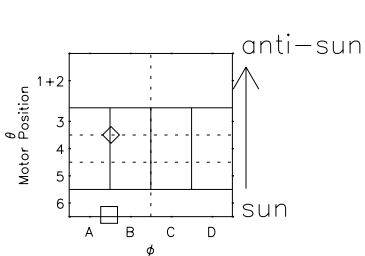

Galileo EPD Real Elevation Anisotropies 98089

Software Version: RTELEV_NORM V 1.20
Data Production: 06-03-00
Plot Production: Sun Sep 16 09:37:48 2001
Color File: wondr3
Geofactor File: 1.1

- ◇ = Jupiter look direction
- = Corotation look direction