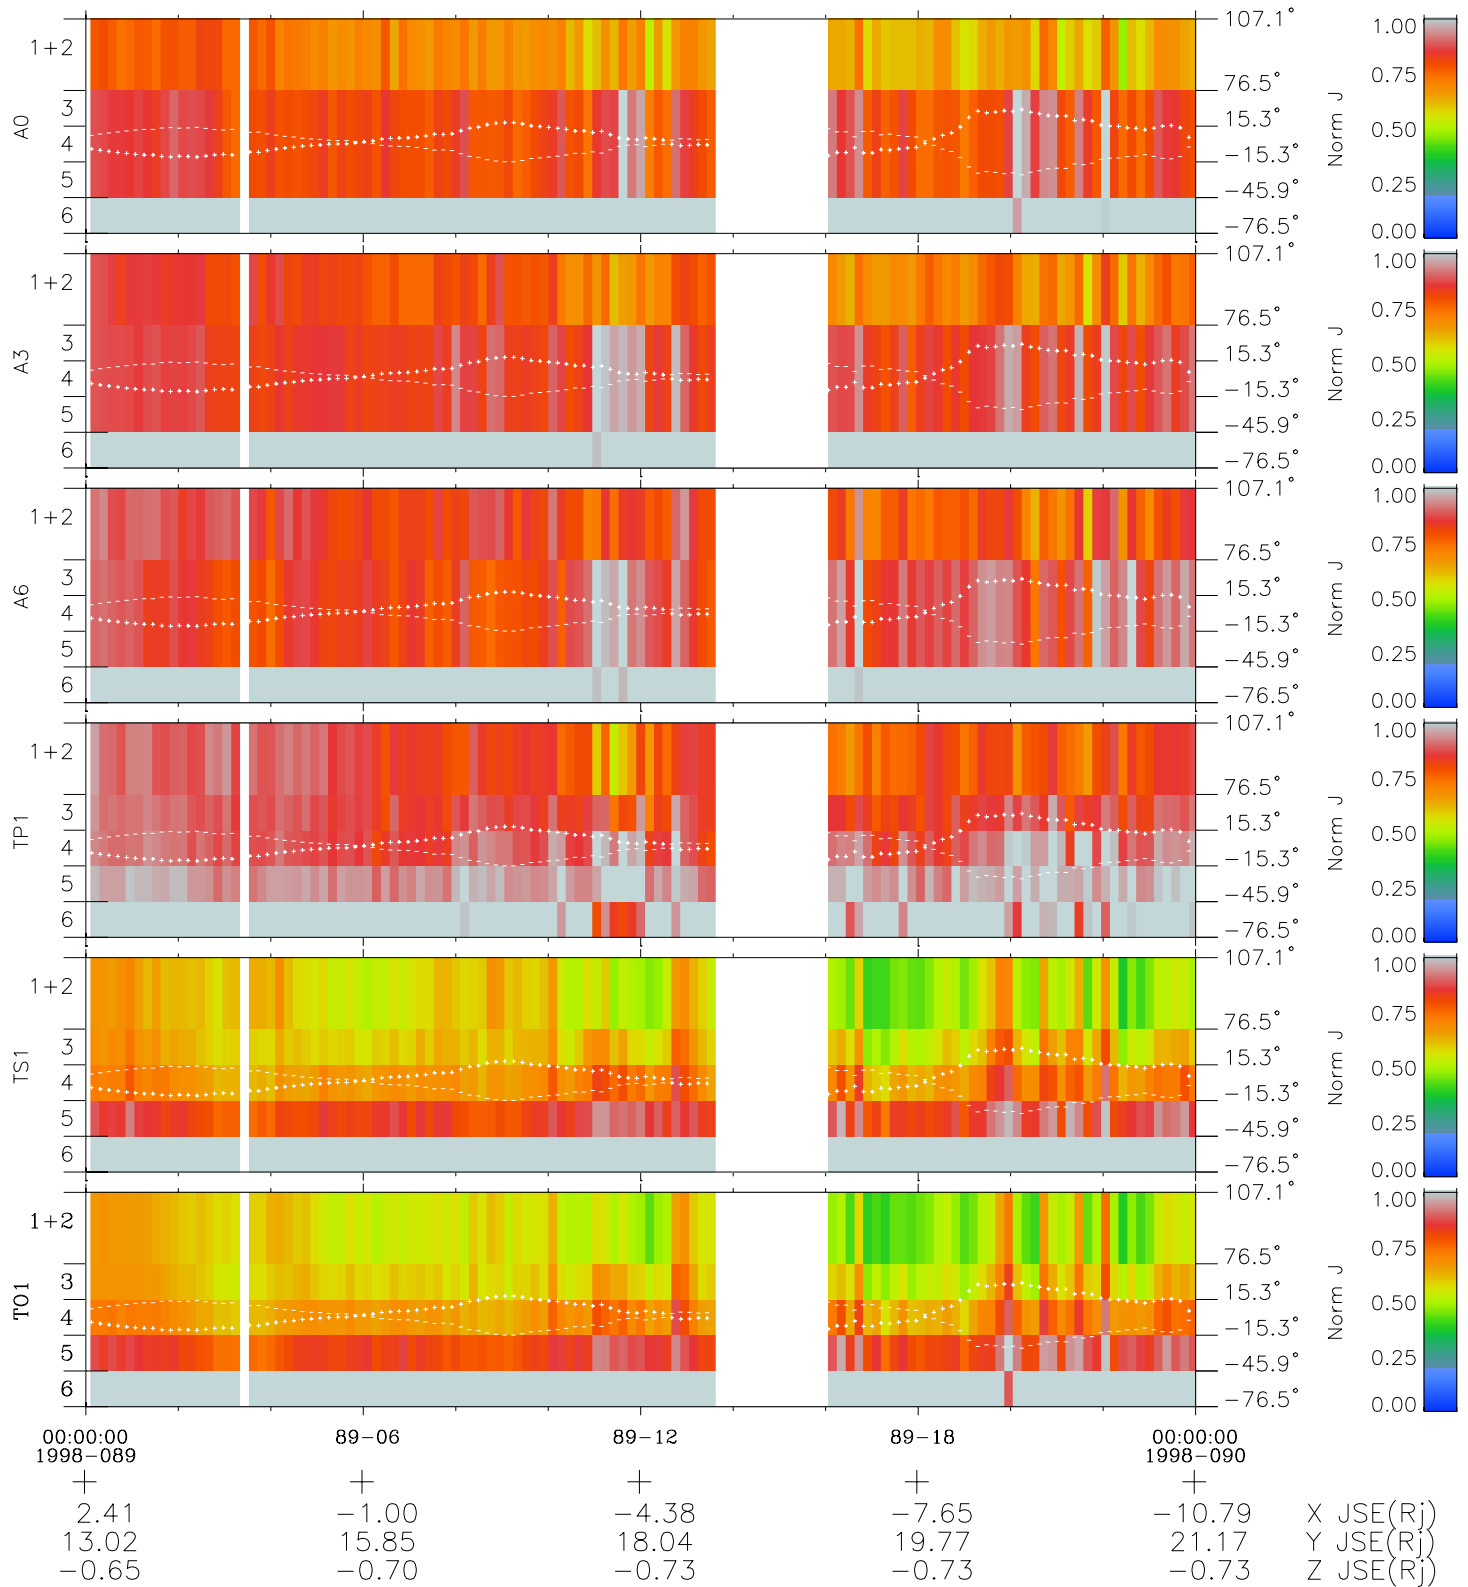

Galileo EPD Real Elevation Anisotropies 98089

Software Version: RTELEV_NORM V 1.20
Data Production: 06-03-00
Plot Production: Sun Sep 16 09:37:48 2001
Color File: wondr3
Geofactor File: 1.1

- ◇ = Jupiter look direction
- = Corotation look direction