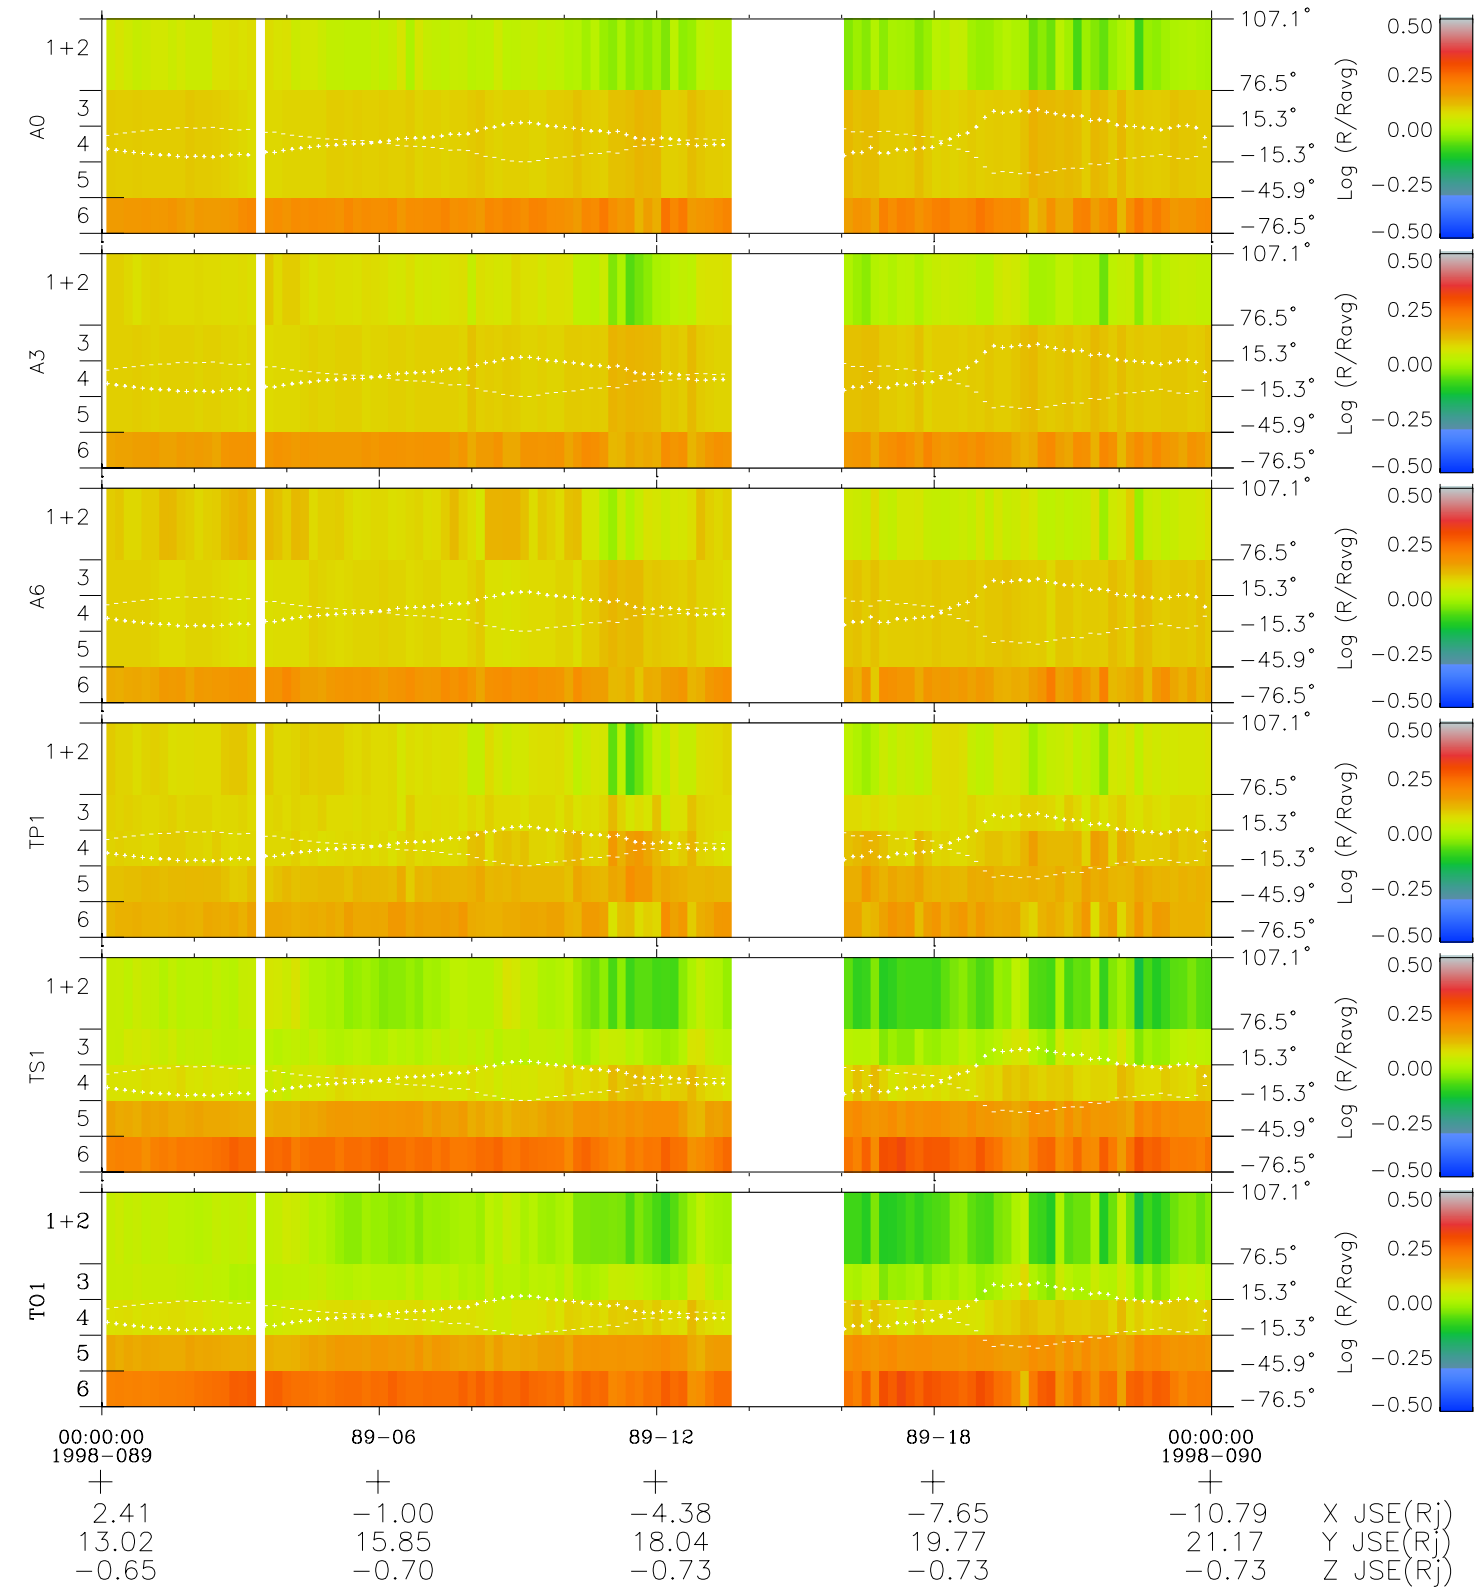

Galileo EPD Real Elevation Anisotropies 98089

Software Version: RTELEV_MEAN V 1.20
 Data Production: 06-03-00
 Plot Production: Sun Sep 16 09:37:27 2001
 Color File: wondr3
 Geofactor File: 1.1

- ◇ = Jupiter look direction
- = Corotation look direction