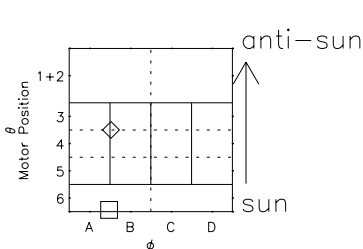

Galileo EPD Real Elevation Anisotropies 98089

Software Version: RTELEV_MEAN V 1.20
 Data Production: 06-03-00
 Plot Production: Sun Sep 16 09:37:27 2001
 Color File: wondr3
 Geofactor File: 1.1

- ◇ = Jupiter look direction
- = Corotation look direction