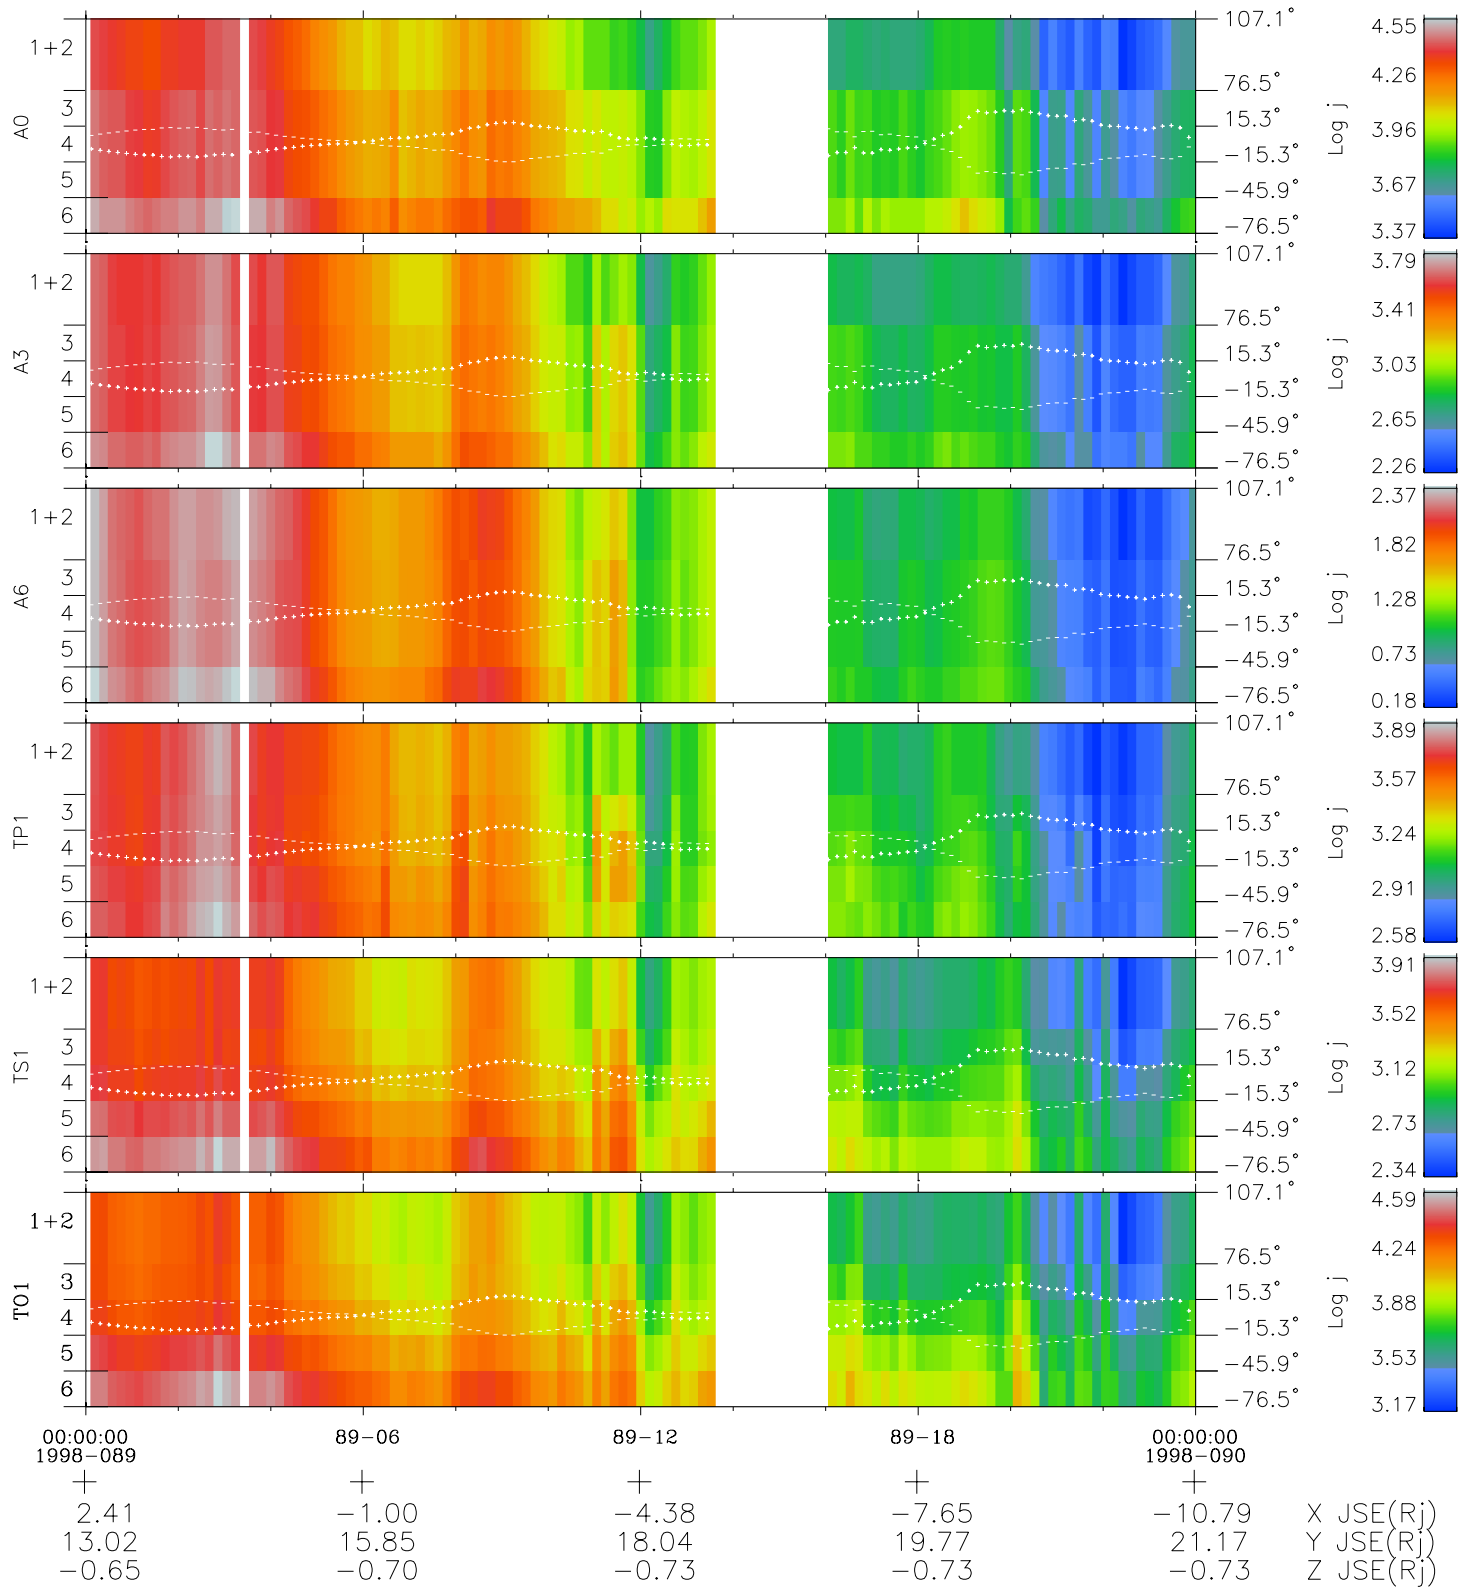

# Galileo EPD Real Elevation Anisotropies 98089

Software Version: RTELEV\_FLUX V 1.20  
 Data Production: 06-03-00  
 Plot Production: Sun Sep 16 09:37:38 2001  
 Color File: wondr3  
 Geofactor File: 1.1

- ◇ = Jupiter look direction
- = Corotation look direction