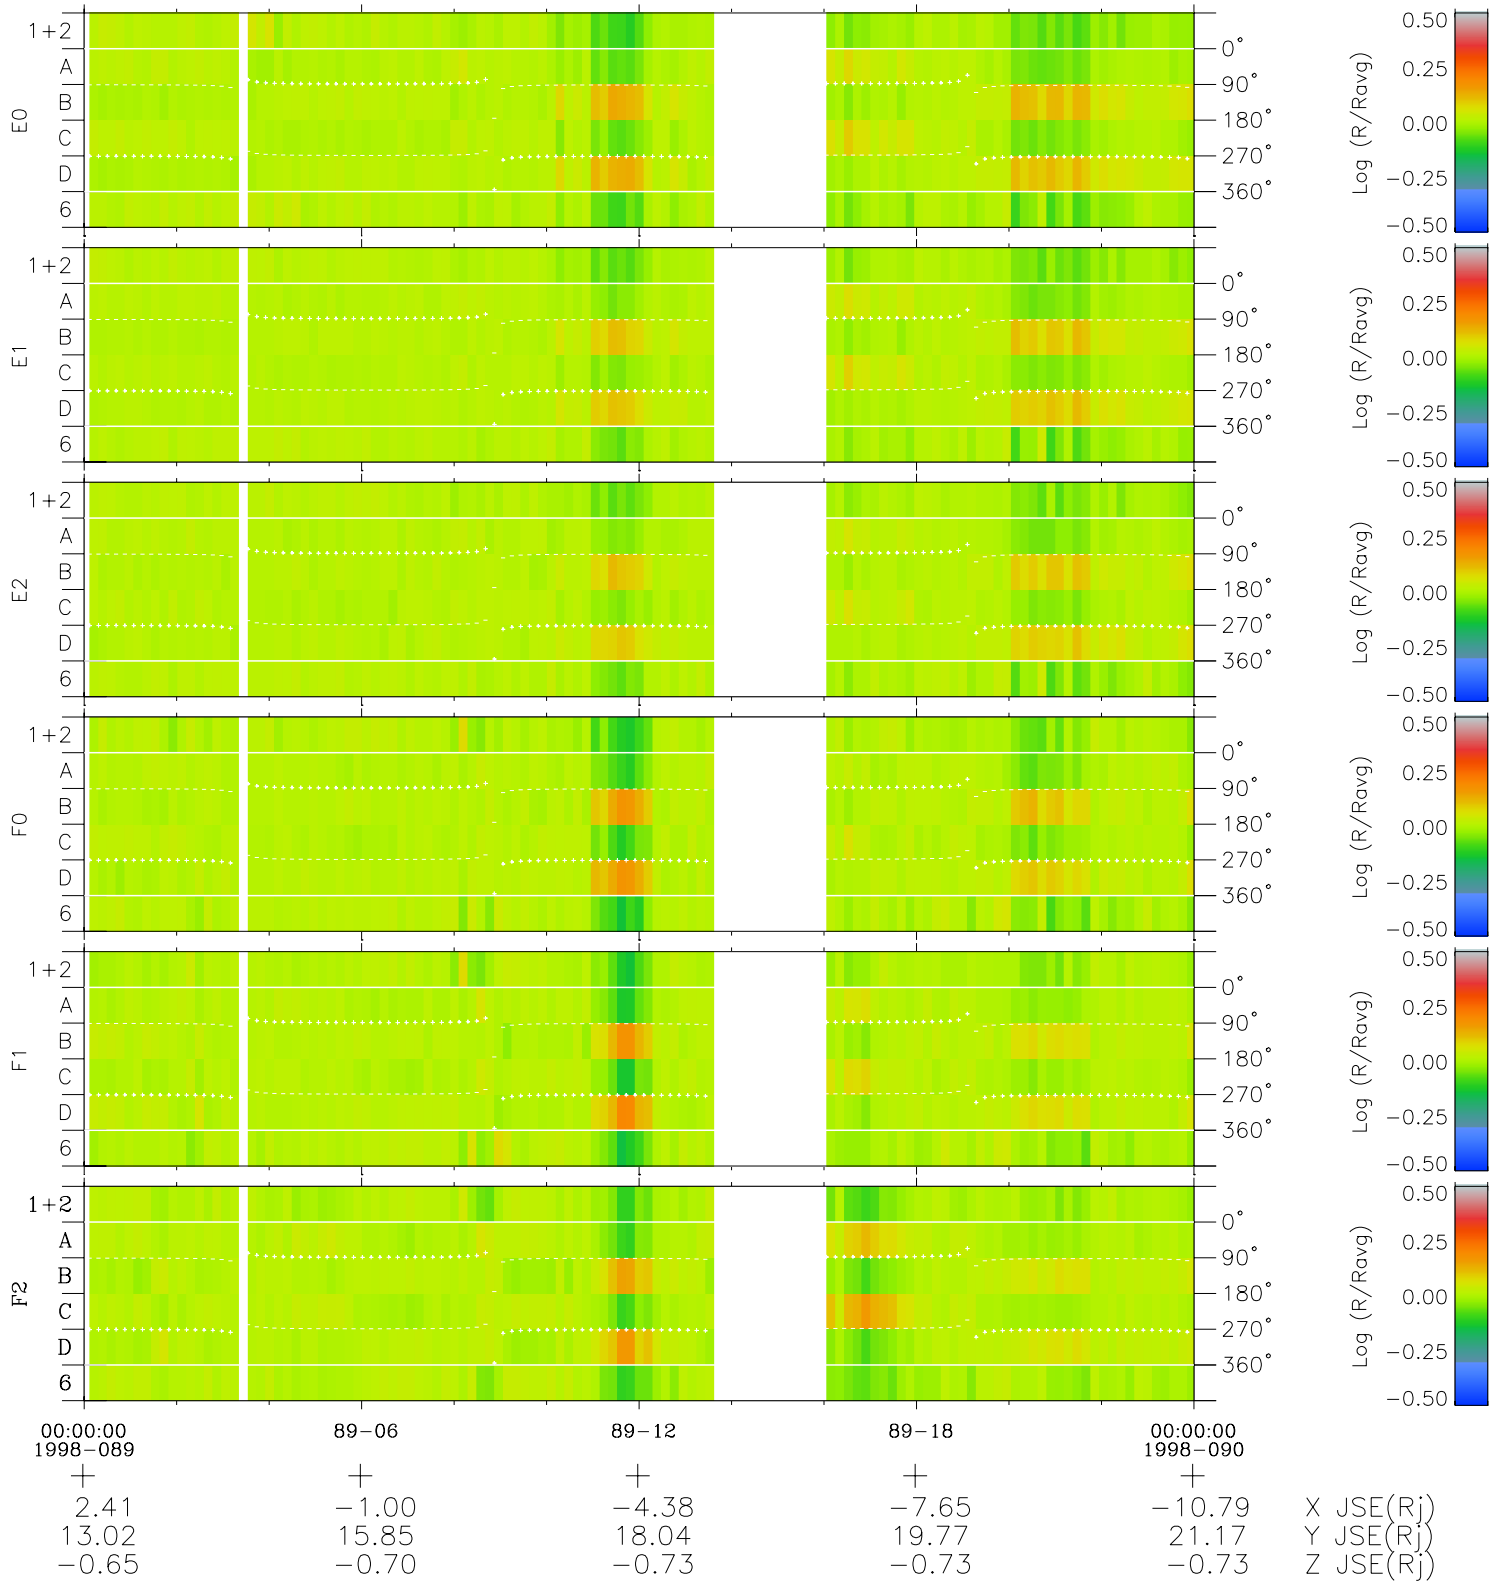

# Galileo EPD Real Time Azimuth Anisotropies 98089

Software Version: RTAZIM\_MEAN V 1.20  
Data Production: 06-03-00  
Plot Production: Sun Sep 16 09:38:03 2001  
Color File: wondr3  
Geofactor File: 1.1

◇ = Jupiter look direction  
□ = Corotation look direction