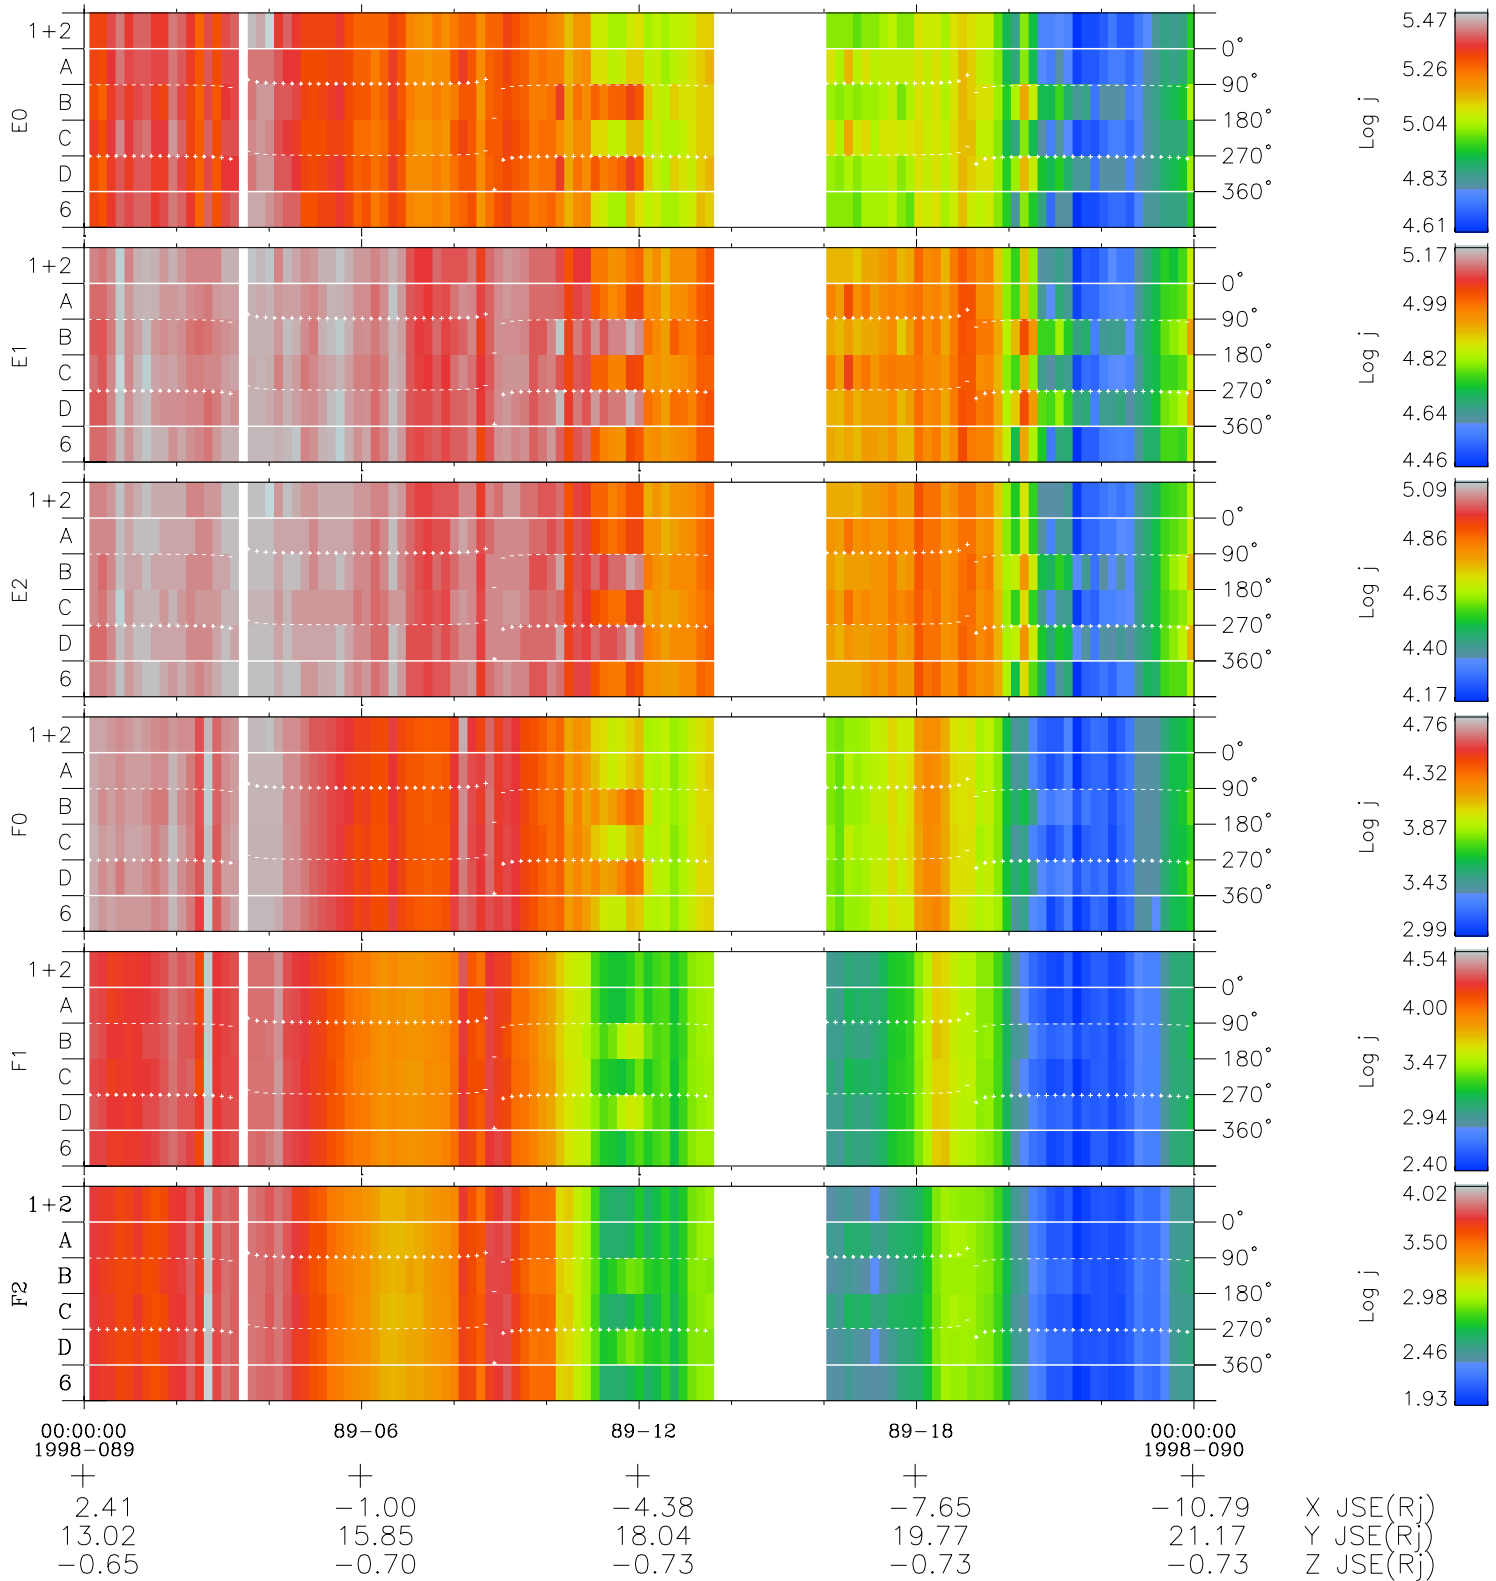

# Galileo EPD Real Time Azimuth Anisotropies 98089

Software Version: RTAZIM\_FLUX V 1.20  
Data Production: 06-03-00  
Plot Production: Sun Sep 16 09:38:14 2001  
Color File: wondr3  
Geofactor File: 1.1

- ◇ = Jupiter look direction
- = Corotation look direction