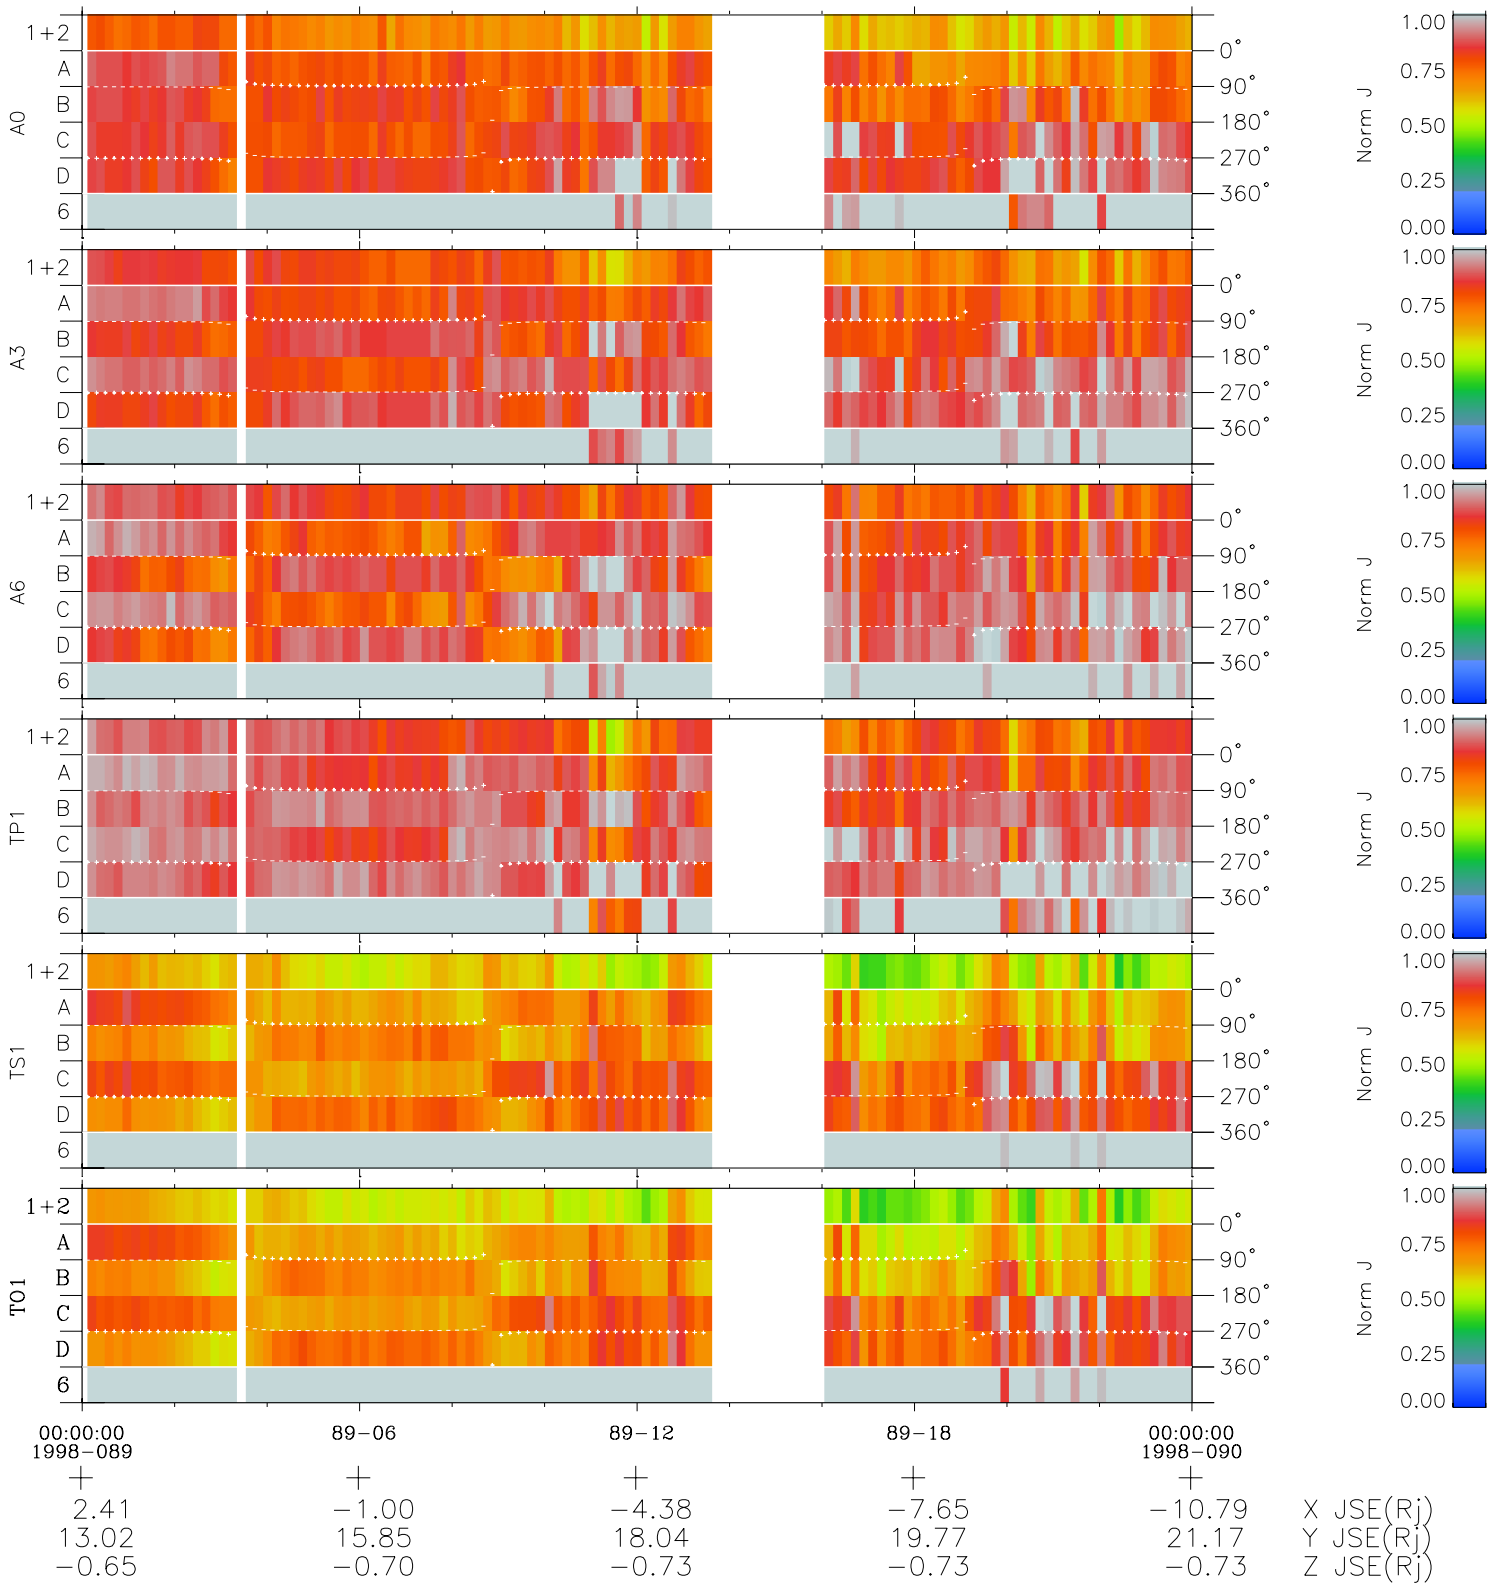

# Galileo EPD Real Time Azimuth Anisotropies 98089

Software Version: RTAZIM\_NORM V 1.20  
 Data Production: 06-03-00  
 Plot Production: Sun Sep 16 09:38:19 2001  
 Color File: wondr3  
 Geofactor File: 1.1

- ◇ = Jupiter look direction
- = Corotation look direction