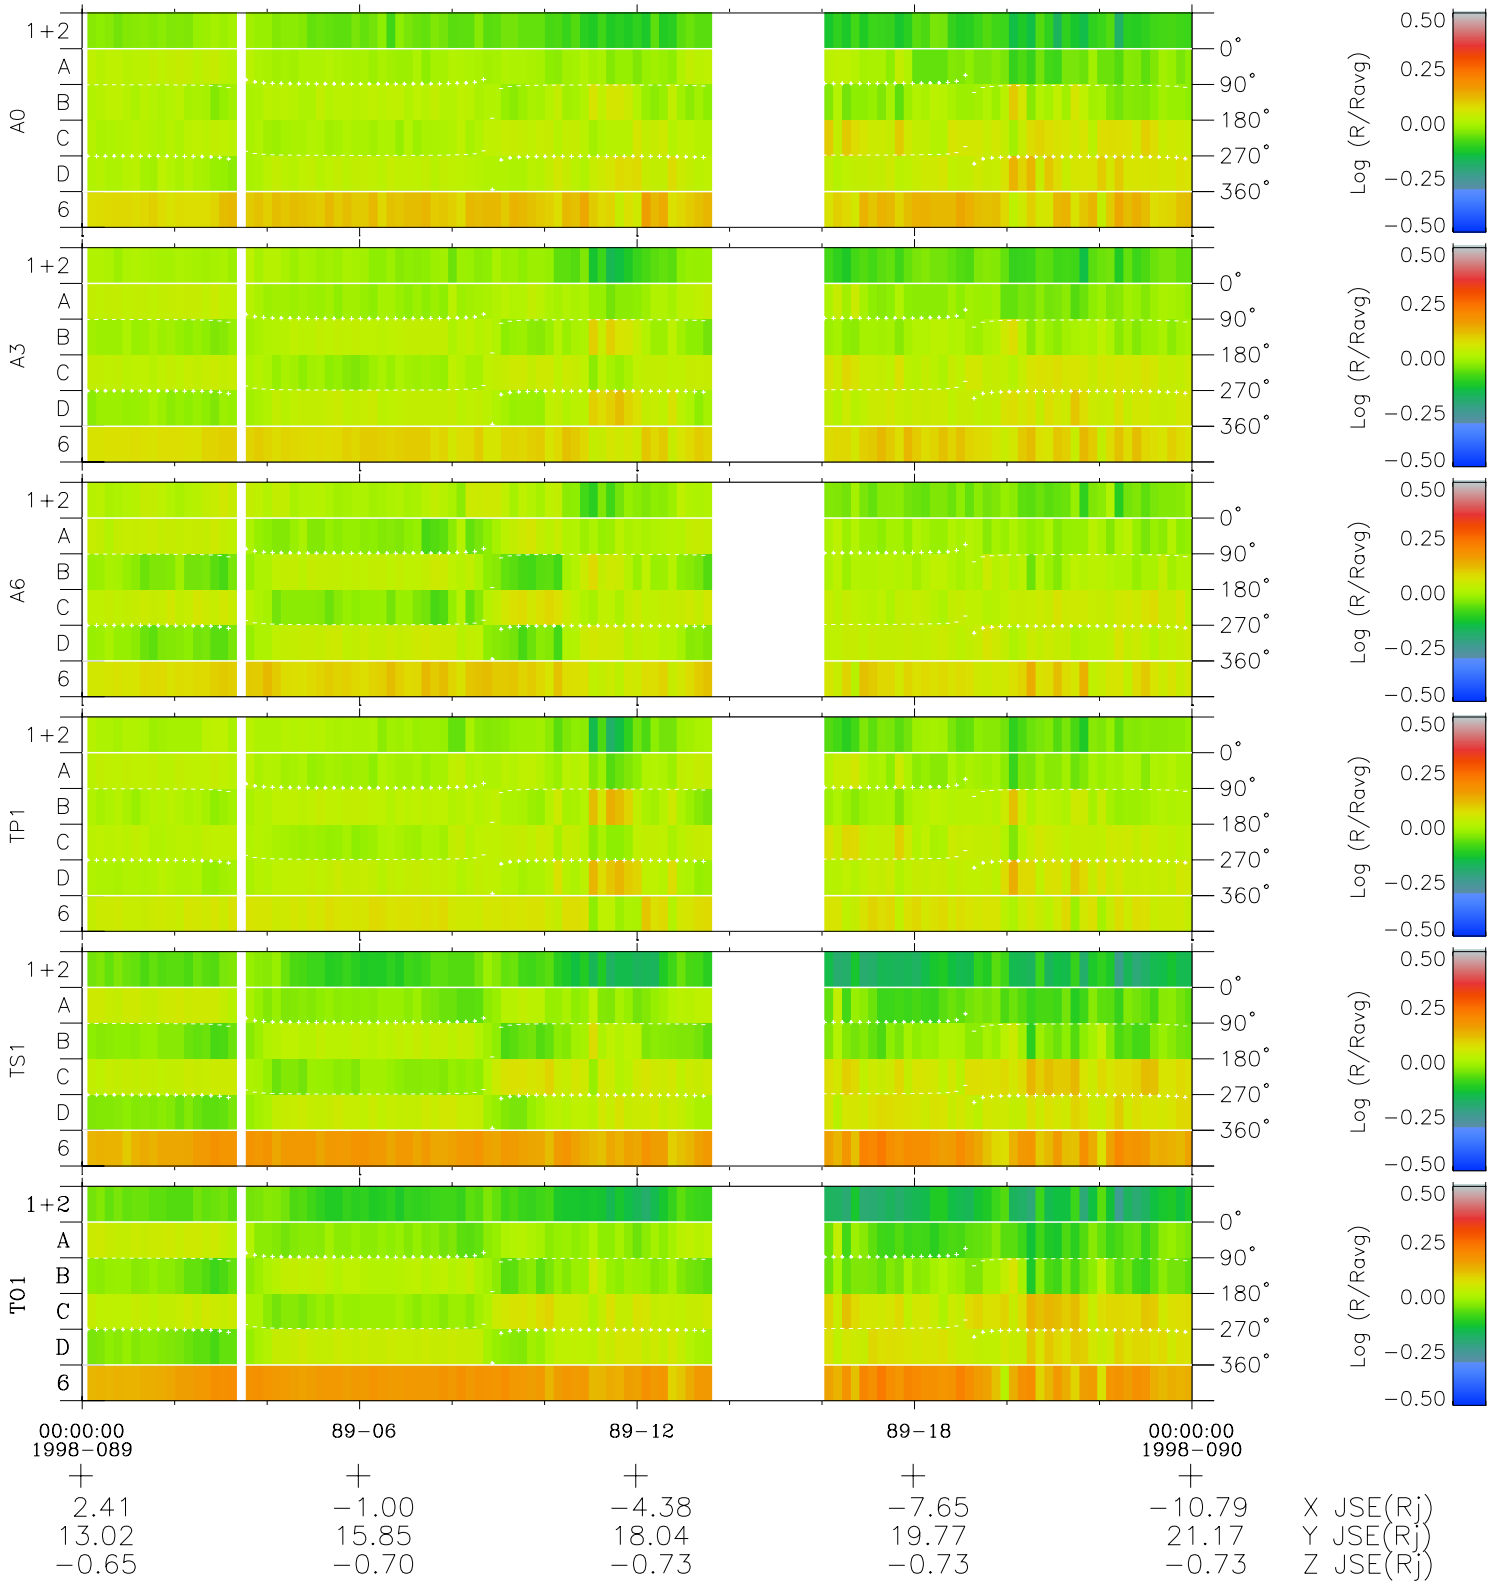

# Galileo EPD Real Time Azimuth Anisotropies 98089

Software Version: RTAZIM\_MEAN V 1.20  
 Data Production: 06-03-00  
 Plot Production: Sun Sep 16 09:37:59 2001  
 Color File: wondr3  
 Geofactor File: 1.1

◇ = Jupiter look direction  
 □ = Corotation look direction