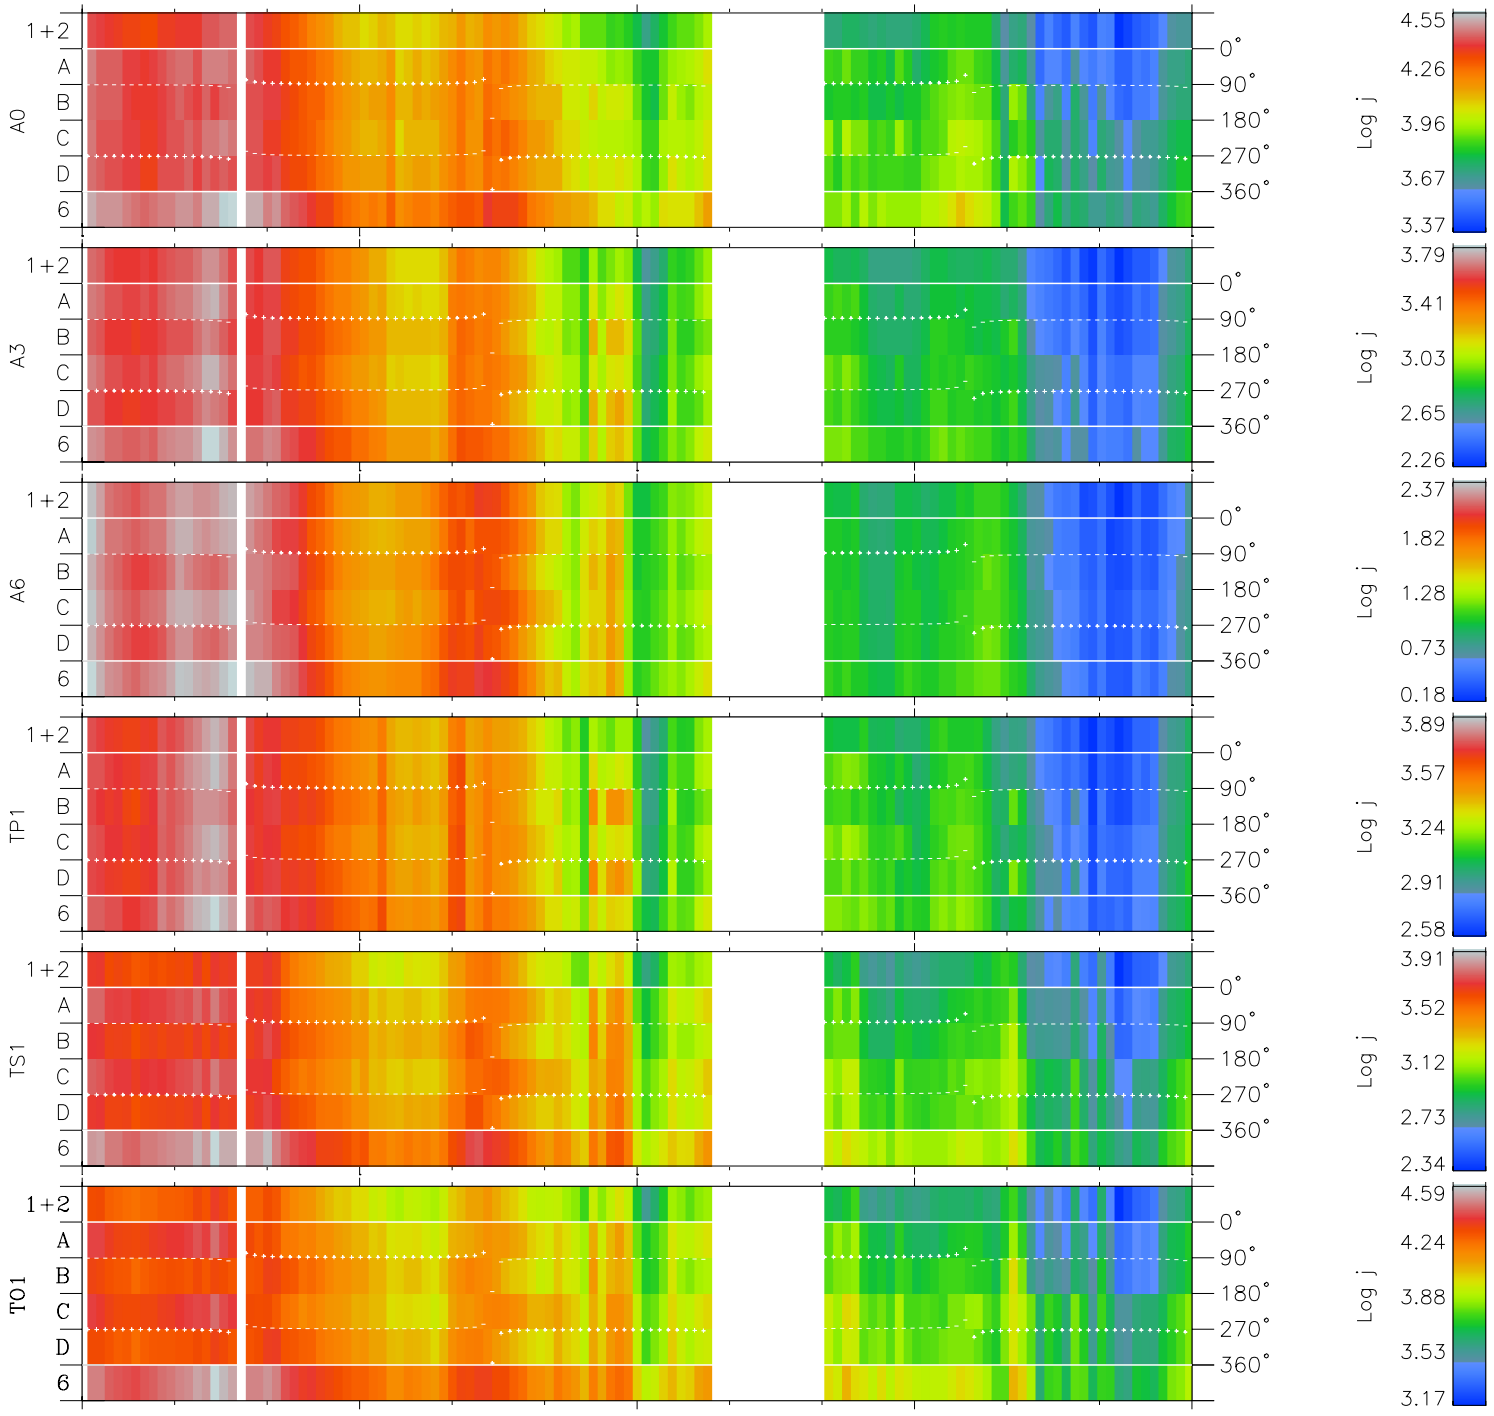

Galileo EPD Real Time Azimuth Anisotropies 98089

Software Version: RTAZIM_FLUX V 1.20
Data Production: 06-03-00
Plot Production: Sun Sep 16 09:38:09 2001
Color File: wondr3
Geofactor File: 1.1

00:00:00 1998-089	89-06	89-12	89-18	00:00:00 1998-090	
+	+	+	+	+	
2.41	-1.00	-4.38	-7.65	-10.79	X JSE(R _j)
13.02	15.85	18.04	19.77	21.17	Y JSE(R _j)
-0.65	-0.70	-0.73	-0.73	-0.73	Z JSE(R _j)

- ◇ = Jupiter look direction
- = Corotation look direction