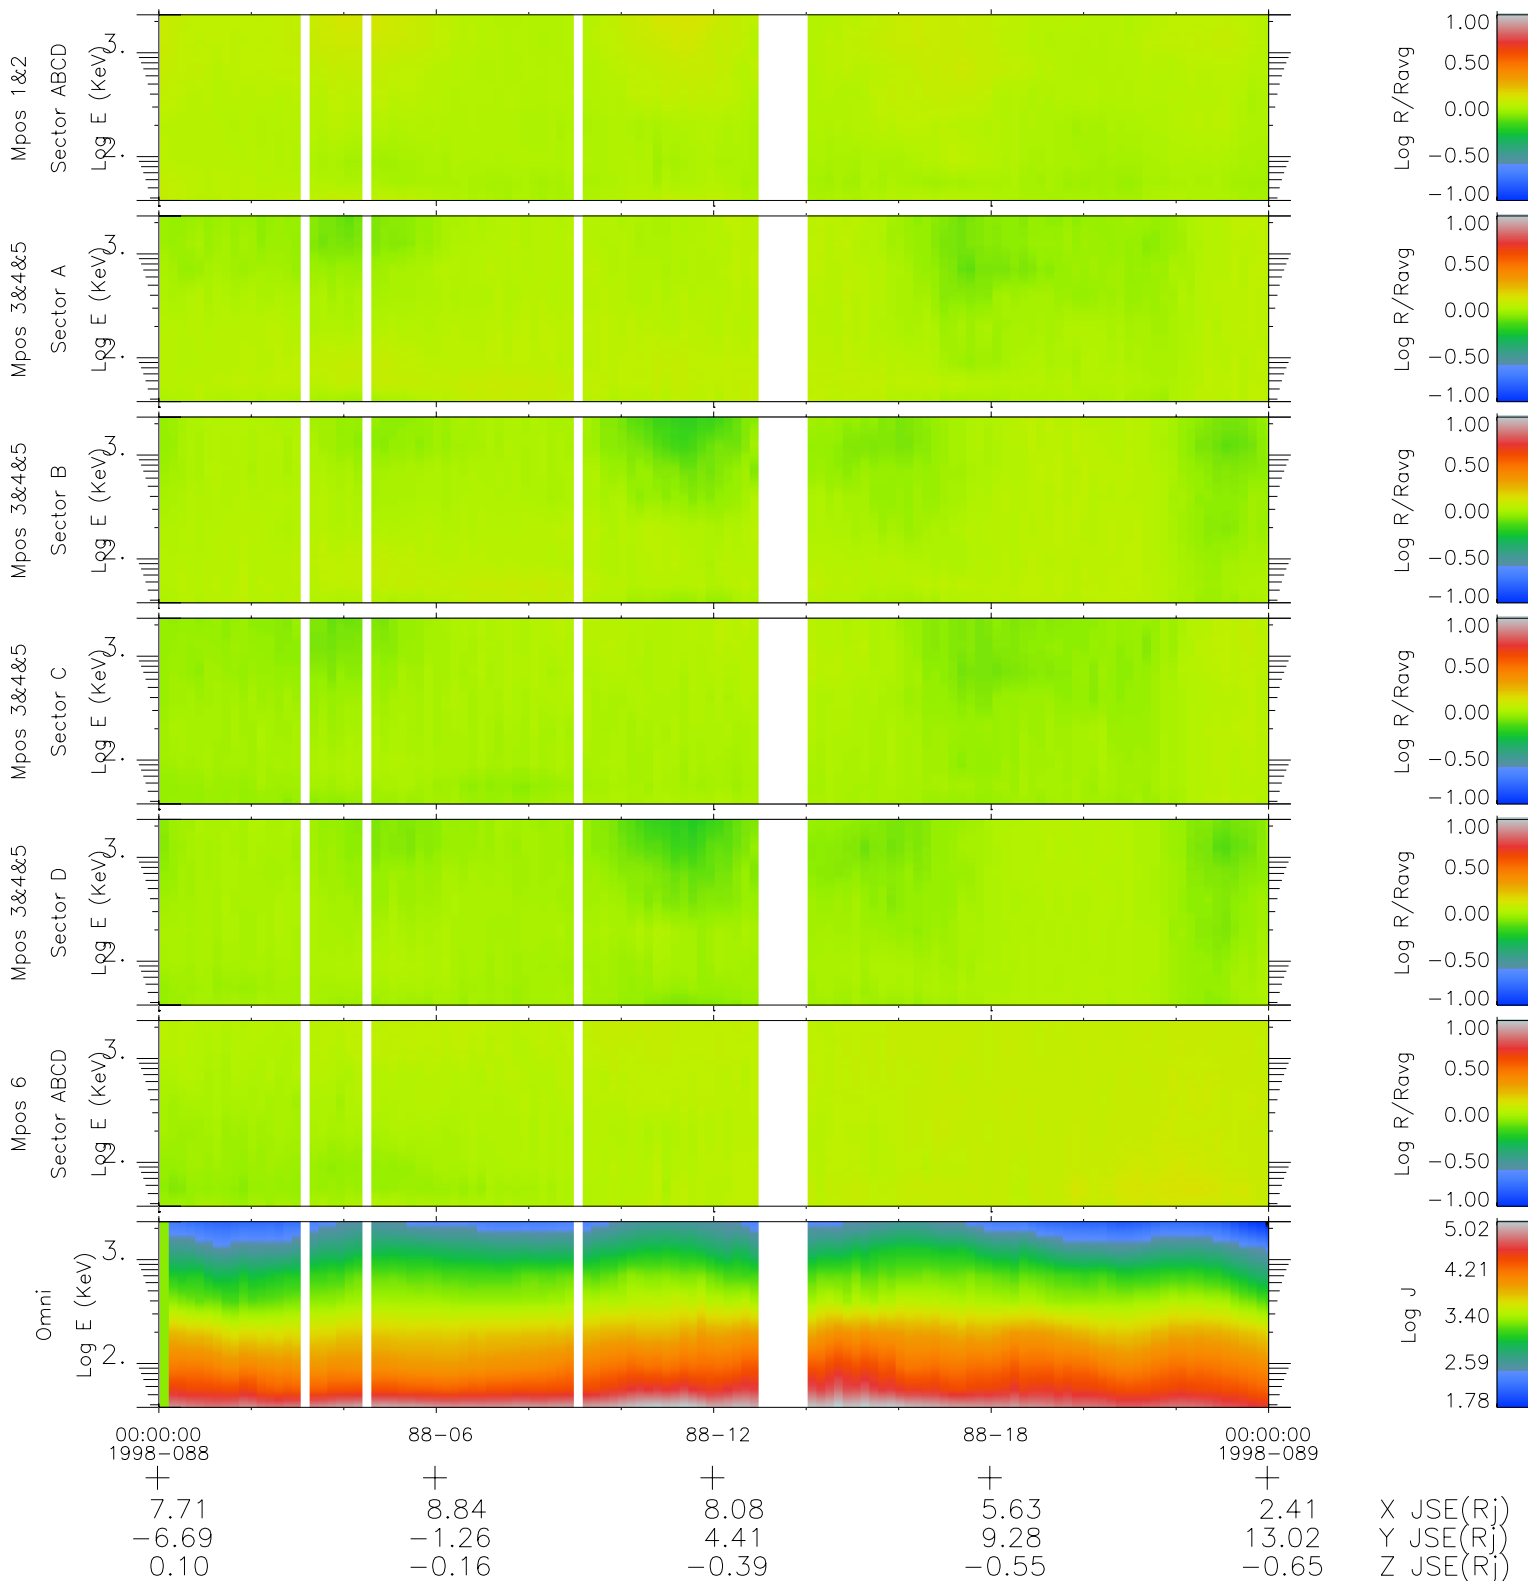

# Galileo EPD Real Time R6 Ions Spectra 98088

Software Version: RTSPEC\_R6 V 1.20  
 Data Production: 06-03-00  
 Plot Production: Sun Sep 16 09:28:32 2001  
 Color File: wondr3  
 Geofactor File: 1.1

- ◇ = Jupiter look direction
- = Corotation look direction