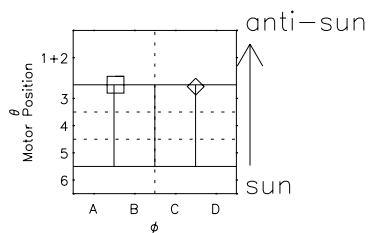

# Galileo EPD Real Time R6 Ions Spectra 98088

Software Version: RTSPEC\_R6 V 1.20  
 Data Production: 06-03-00  
 Plot Production: Sun Sep 16 09:28:32 2001  
 Color File: wondr3  
 Geofactor File: 1.1

- ◇ = Jupiter look direction
- = Corotation look direction