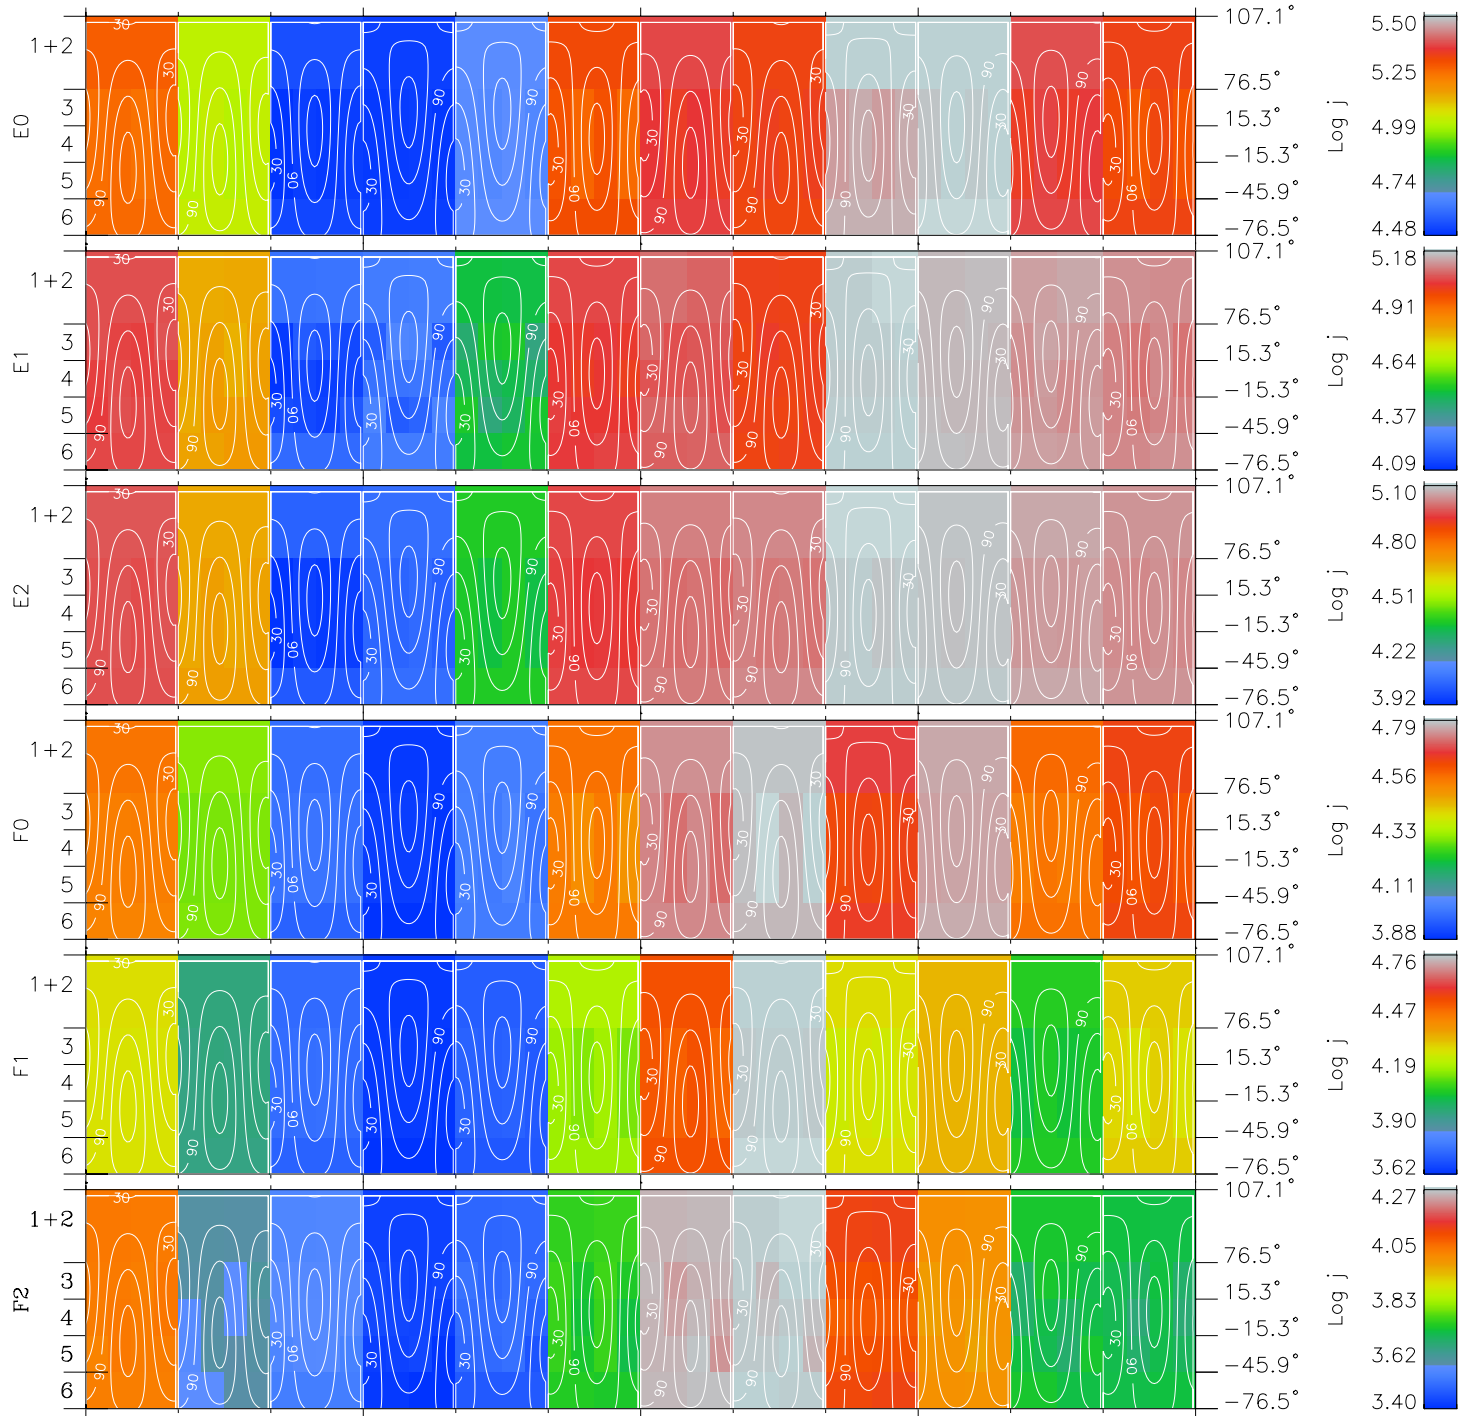

Galileo EPD Real Time All-Sky Anisotropies 98088

Software Version: RTSKY_FLUX V 1.20
 Data Production: 06-03-00
 Plot Production: Sun Sep 16 09:29:11 2001
 Color File: wondr3
 Geofactor File: 1.1

00:00:00 1998-088	88-06	88-12	88-18	00:00:00 1998-089	
+	+	+	+	+	X JSE(R _j)
7.71	8.84	8.08	5.63	2.41	Y JSE(R _j)
-6.69	-1.26	4.41	9.28	13.02	Z JSE(R _j)
0.10	-0.16	-0.39	-0.55	-0.65	

- ◇ = Jupiter look direction
- = Corotation look direction