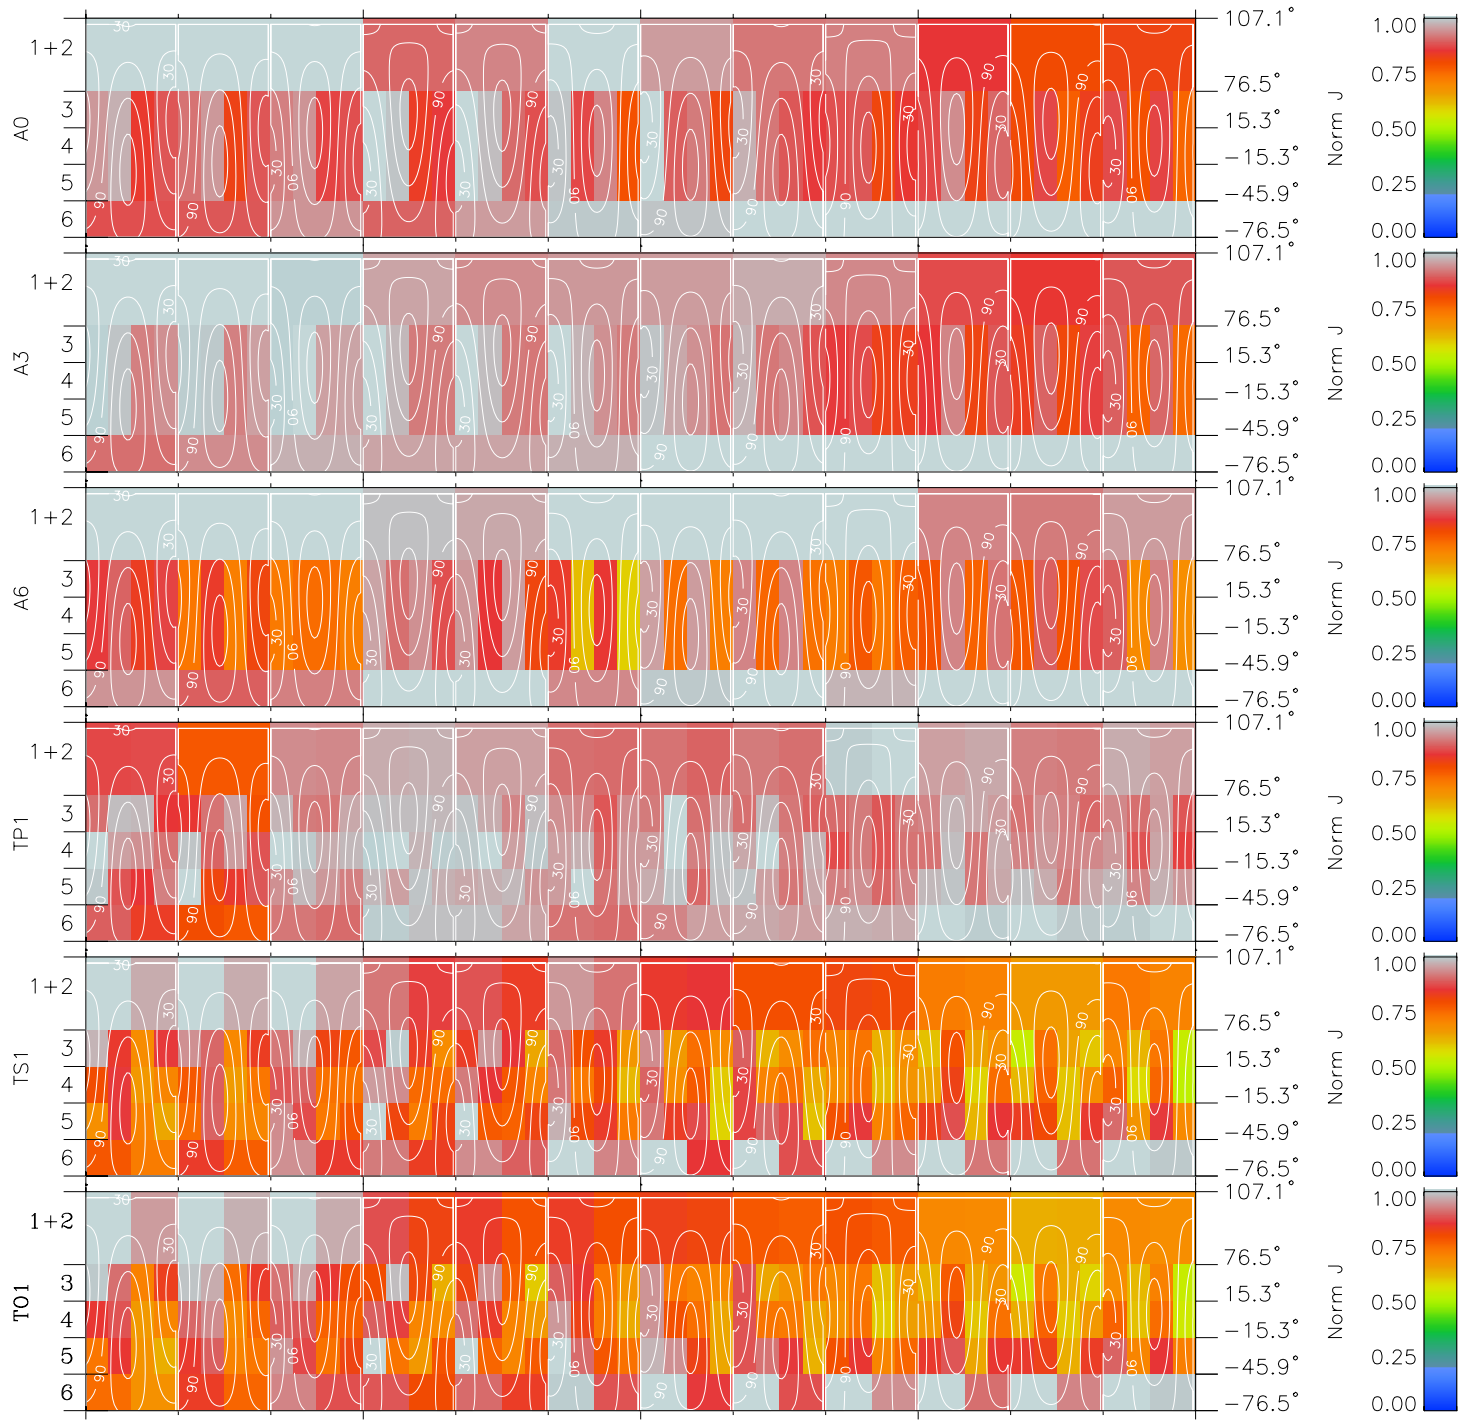

Galileo EPD Real Time All-Sky Anisotropies 98088

Software Version: RTSKY_NORM V 1.20
 Data Production: 06-03-00
 Plot Production: Sun Sep 16 09:29:20 2001
 Color File: wondr3
 Geofactor File: 1.1

00:00:00 1998-088	88-06	88-12	88-18	00:00:00 1998-089	
+	+	+	+	+	X JSE(R _j)
7.71	8.84	8.08	5.63	2.41	Y JSE(R _j)
-6.69	-1.26	4.41	9.28	13.02	Z JSE(R _j)
0.10	-0.16	-0.39	-0.55	-0.65	

- ◇ = Jupiter look direction
- = Corotation look direction