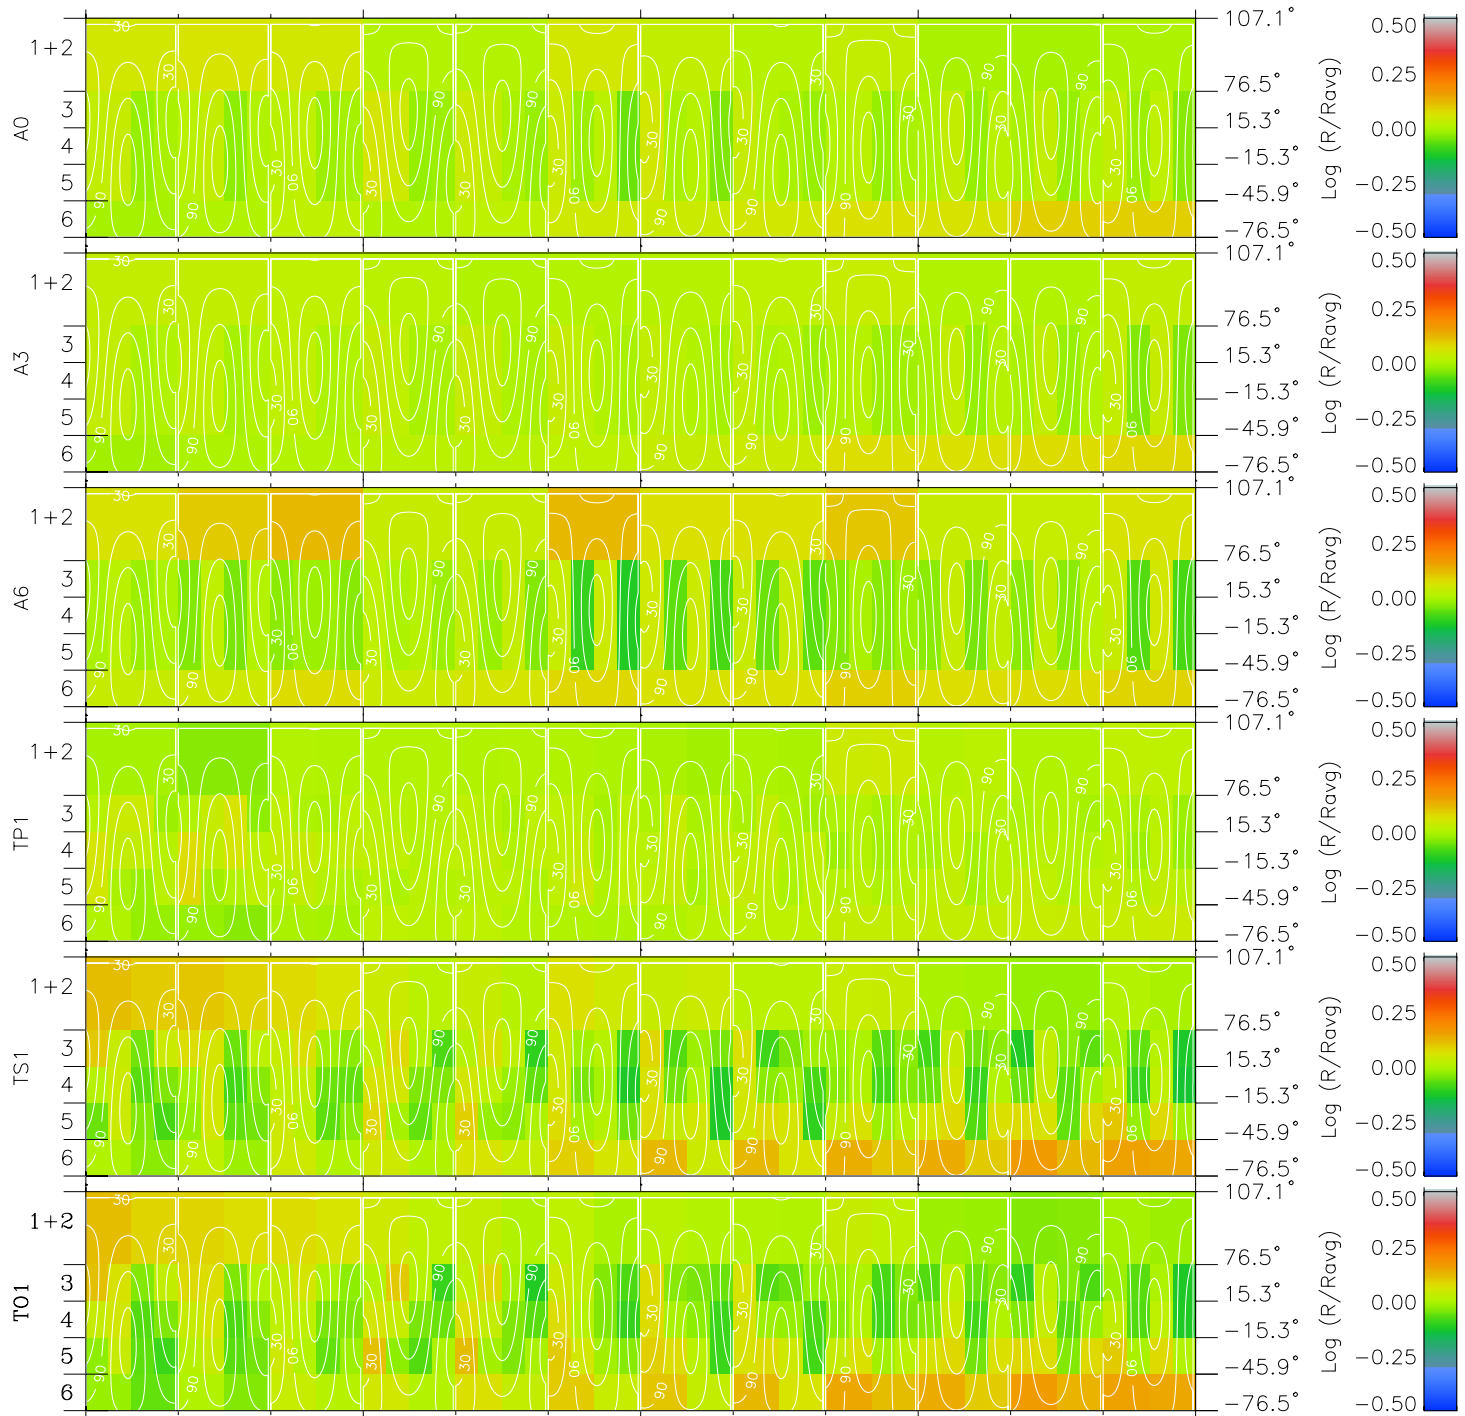

Galileo EPD Real Time All-Sky Anisotropies 98088

Software Version: RTSKY_MEAN V 1.20
 Data Production: 06-03-00
 Plot Production: Sun Sep 16 09:28:51 2001
 Color File: wondr3
 Geofactor File: 1.1

00:00:00 1998-088	88-06	88-12	88-18	00:00:00 1998-089	
+	+	+	+	+	X JSE(R _j)
7.71	8.84	8.08	5.63	2.41	Y JSE(R _j)
-6.69	-1.26	4.41	9.28	13.02	Z JSE(R _j)
0.10	-0.16	-0.39	-0.55	-0.65	

◇ = Jupiter look direction
 □ = Corotation look direction