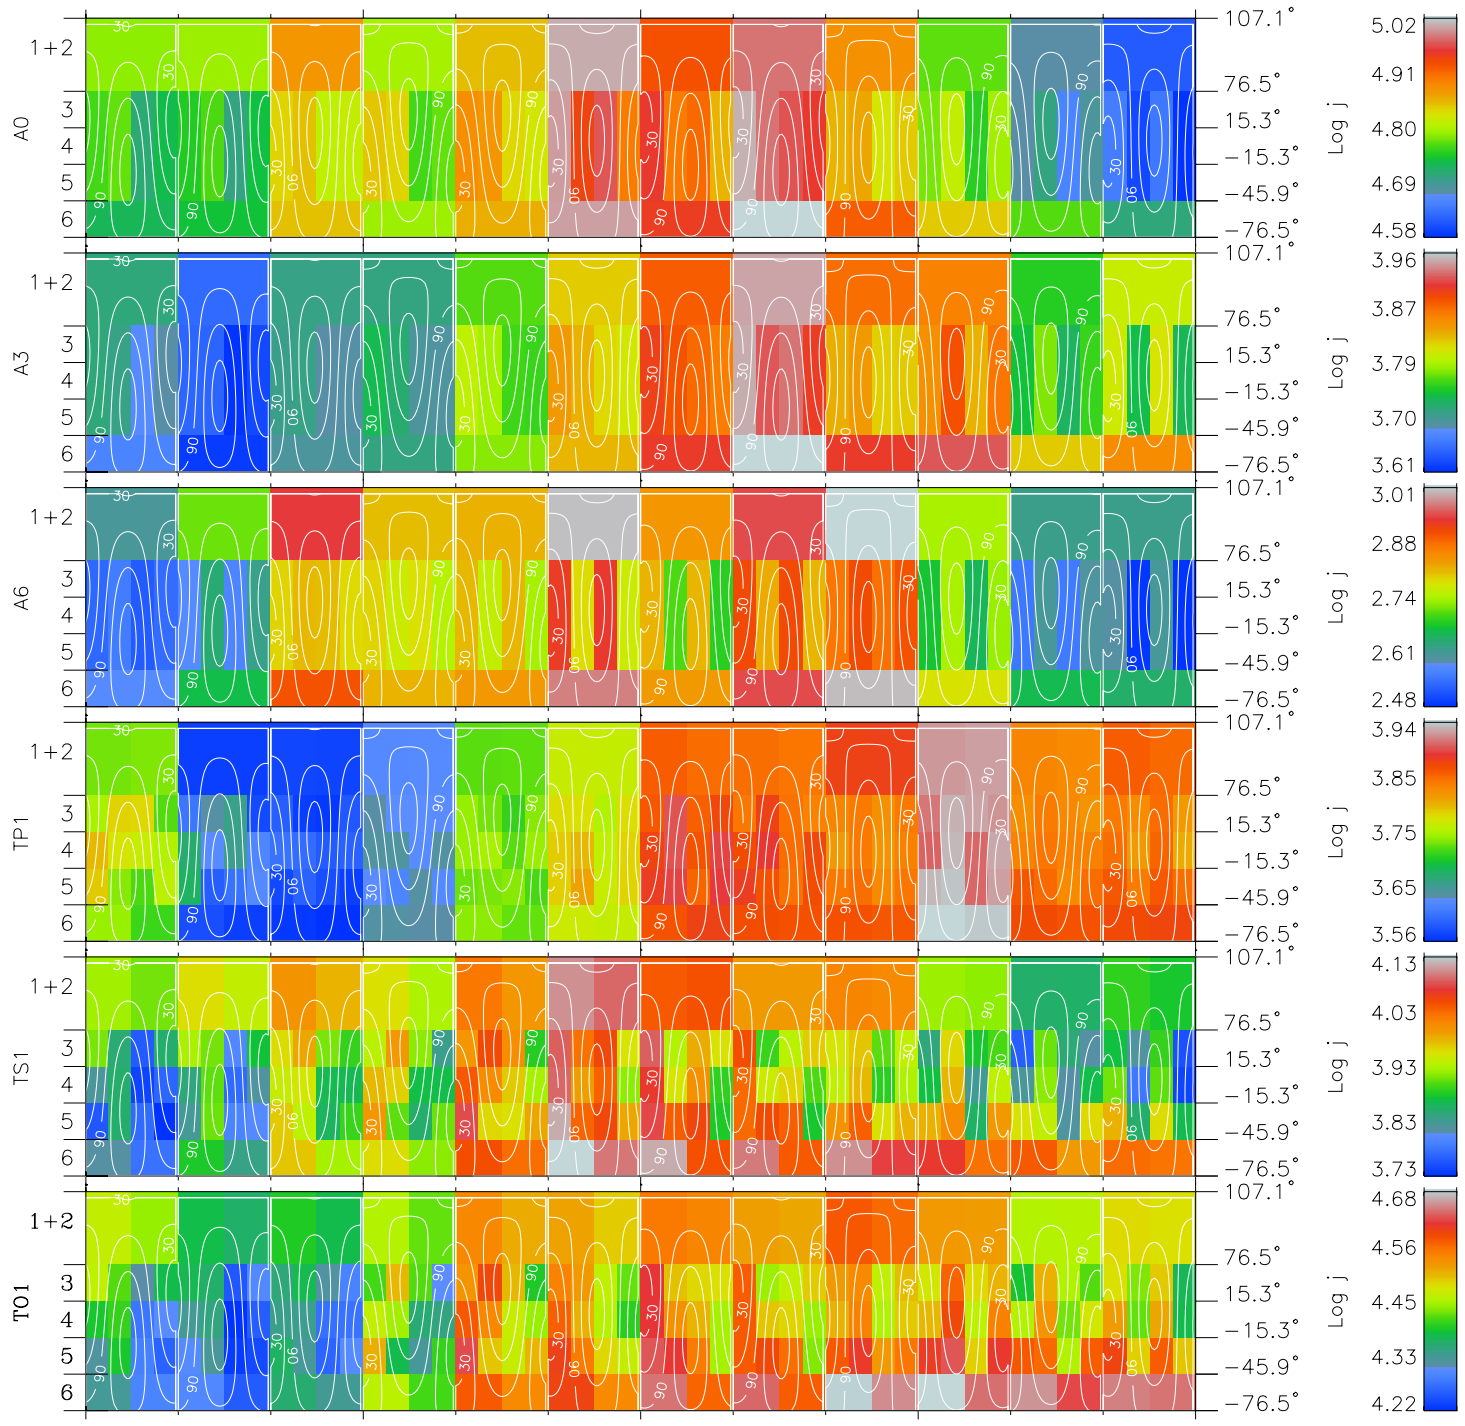

Galileo EPD Real Time All-Sky Anisotropies 98088

Software Version: RTSKY_FLUX V 1.20
 Data Production: 06-03-00
 Plot Production: Sun Sep 16 09:29:05 2001
 Color File: wondr3
 Geofactor File: 1.1

| | | | | | |
|----------------------|-------|-------|-------|----------------------|------------------------|
| 00:00:00 1998-088 | 88-06 | 88-12 | 88-18 | 00:00:00 1998-089 | |
| + | + | + | + | + | X JSE(R _j) |
| 7.71 | 8.84 | 8.08 | 5.63 | 2.41 | Y JSE(R _j) |
| -6.69 | -1.26 | 4.41 | 9.28 | 13.02 | Z JSE(R _j) |
| 0.10 | -0.16 | -0.39 | -0.55 | -0.65 | |

- ◇ = Jupiter look direction
- = Corotation look direction