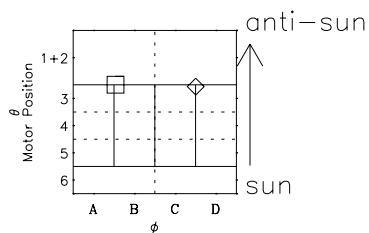

# Galileo EPD Real-Time Omni 98088

Software Version: RTLINE\_OMNI V 1.20  
Data Production: 06-03-00  
Plot Production: Sun Sep 16 09:30:39 2001

- ◇ = Jupiter look direction
- = Corotation look direction