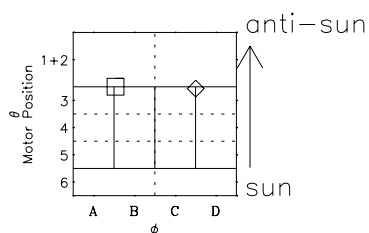

# Galileo EPD Real-Time Omni 98088

Software Version: RTLINE\_OMNI V 1.20  
Data Production: 06-03-00  
Plot Production: Sun Sep 16 09:30:38 2001

- ◇ = Jupiter look direction
- = Corotation look direction