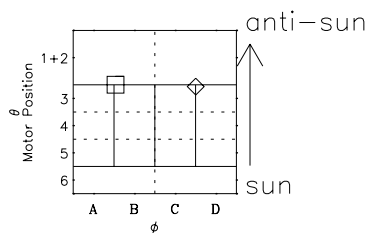

Galileo EPD Real-Time Omni 98088

Software Version: RTLINE_OMNI V 1.20
Data Production: 06-03-00
Plot Production: Sun Sep 16 09:30:37 2001

◇ = Jupiter look direction
□ = Corotation look direction