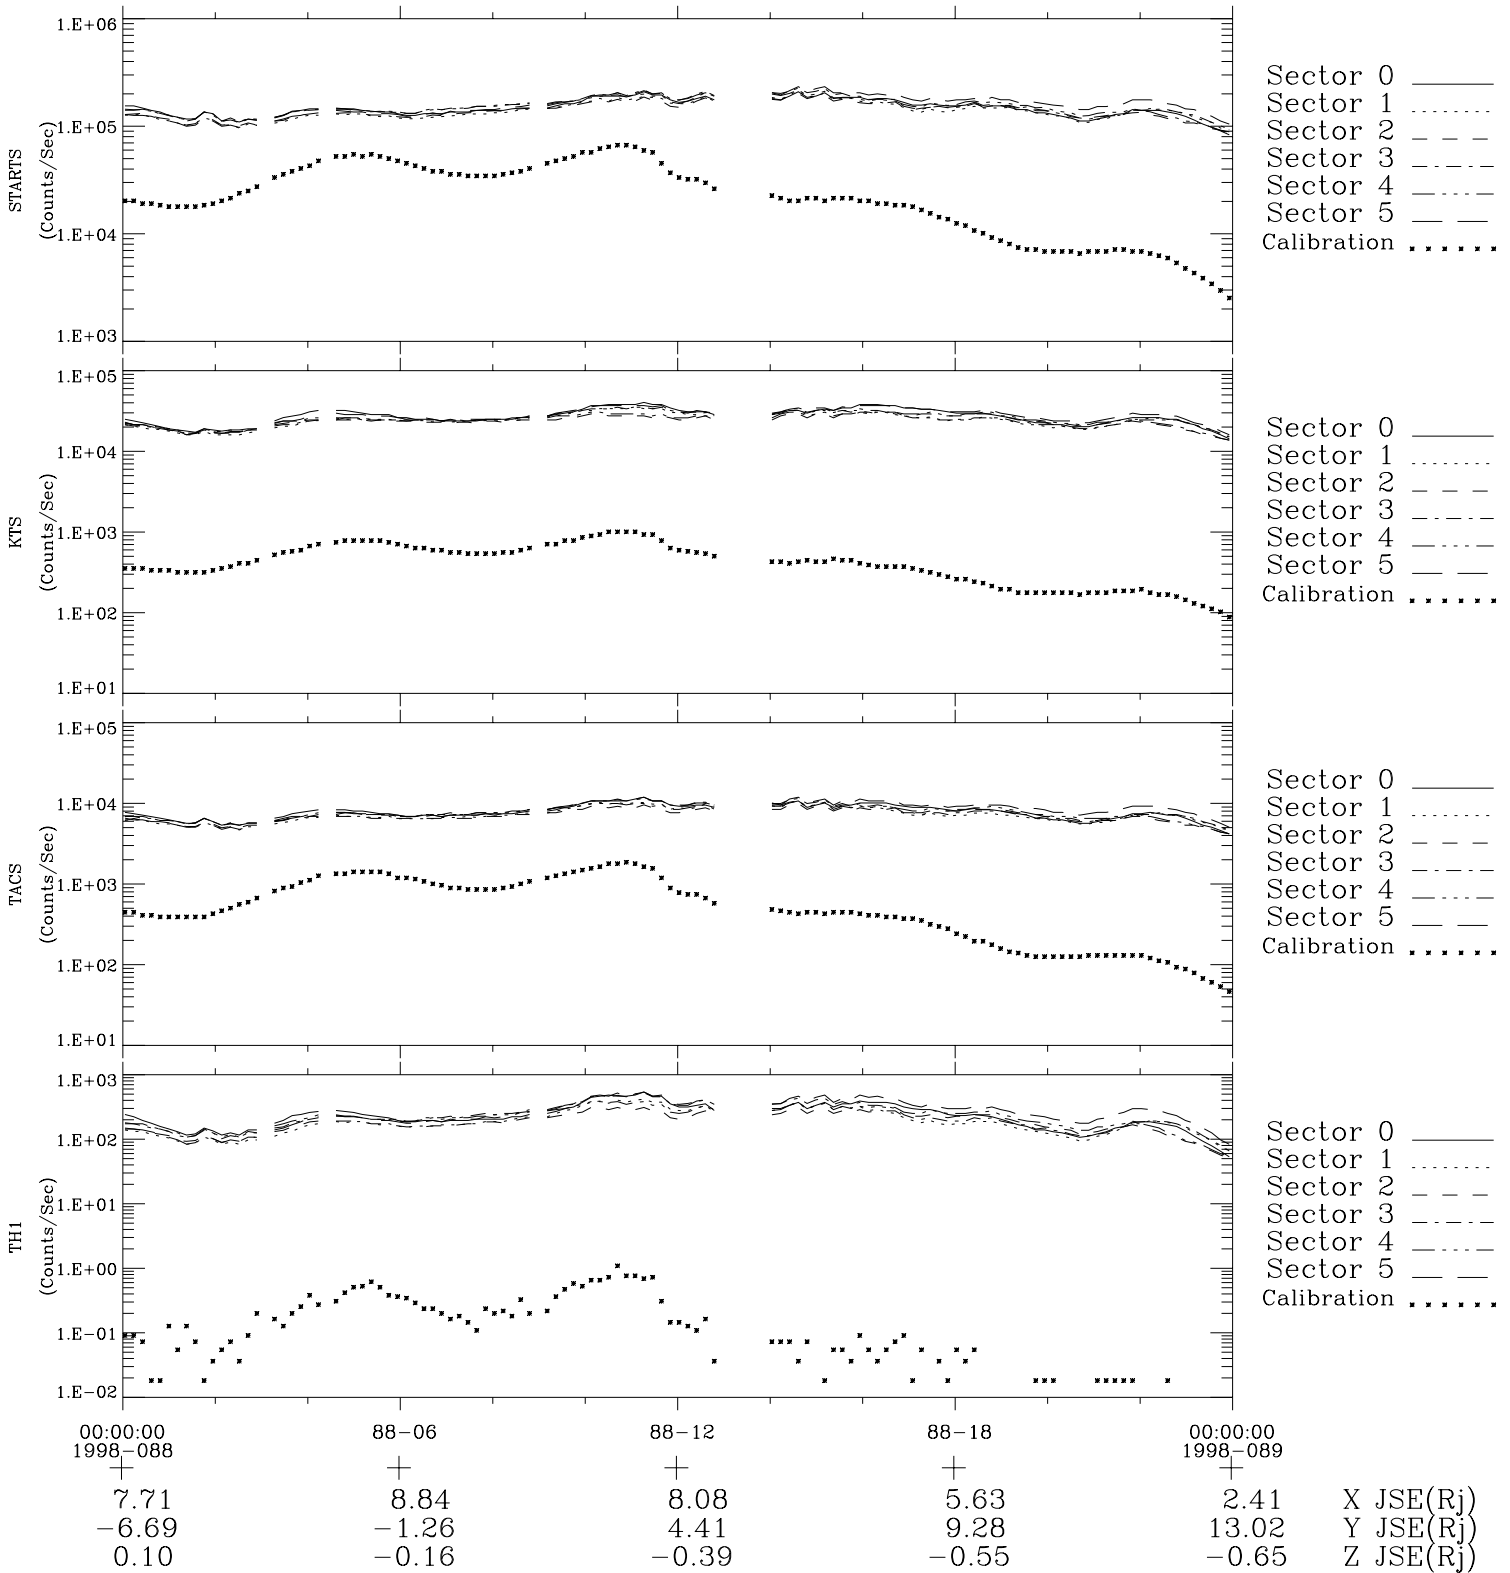

# Galileo EPD Real-Time Six-Sector 98088

Software Version: RTLINE\_R6 V 1.20  
Data Production: 06-03-00  
Plot Production: Sun Sep 16 09:30:46 2001

◇ = Jupiter look direction  
□ = Corotation look direction