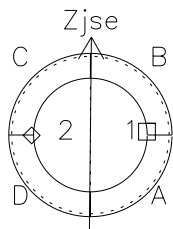

# Galileo EPD Real-Time Six-Sector 98088

Software Version: RTLINE\_R6 V 1.20  
Data Production: 06-03-00  
Plot Production: Sun Sep 16 09:30:46 2001

◇ = Jupiter look direction  
□ = Corotation look direction