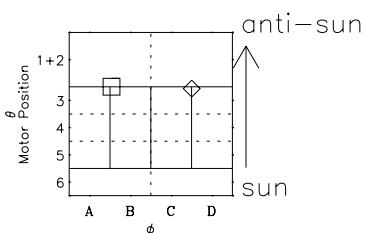

# Galileo EPD Real-Time Six-Sector 98088

Software Version: RTLINE\_R6 V 1.20  
Data Production: 06-03-00  
Plot Production: Sun Sep 16 09:30:46 2001

◇ = Jupiter look direction  
□ = Corotation look direction