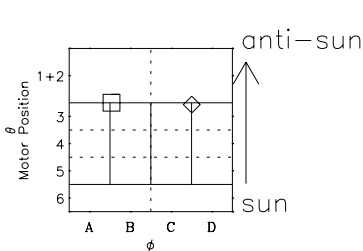

Galileo EPD Real-Time Six-Sector 98088

Software Version: RTLINE_R6 V 1.20
Data Production: 06-03-00
Plot Production: Sun Sep 16 09:30:45 2001

◇ = Jupiter look direction
□ = Corotation look direction