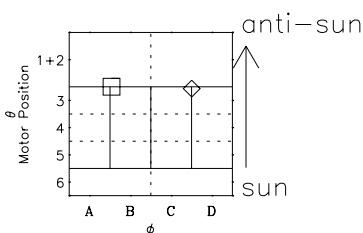

Galileo EPD Real-Time Six-Sector 98088

Software Version: RTLINE_R6 V 1.20
Data Production: 06-03-00
Plot Production: Sun Sep 16 09:30:44 2001

◇ = Jupiter look direction
□ = Corotation look direction