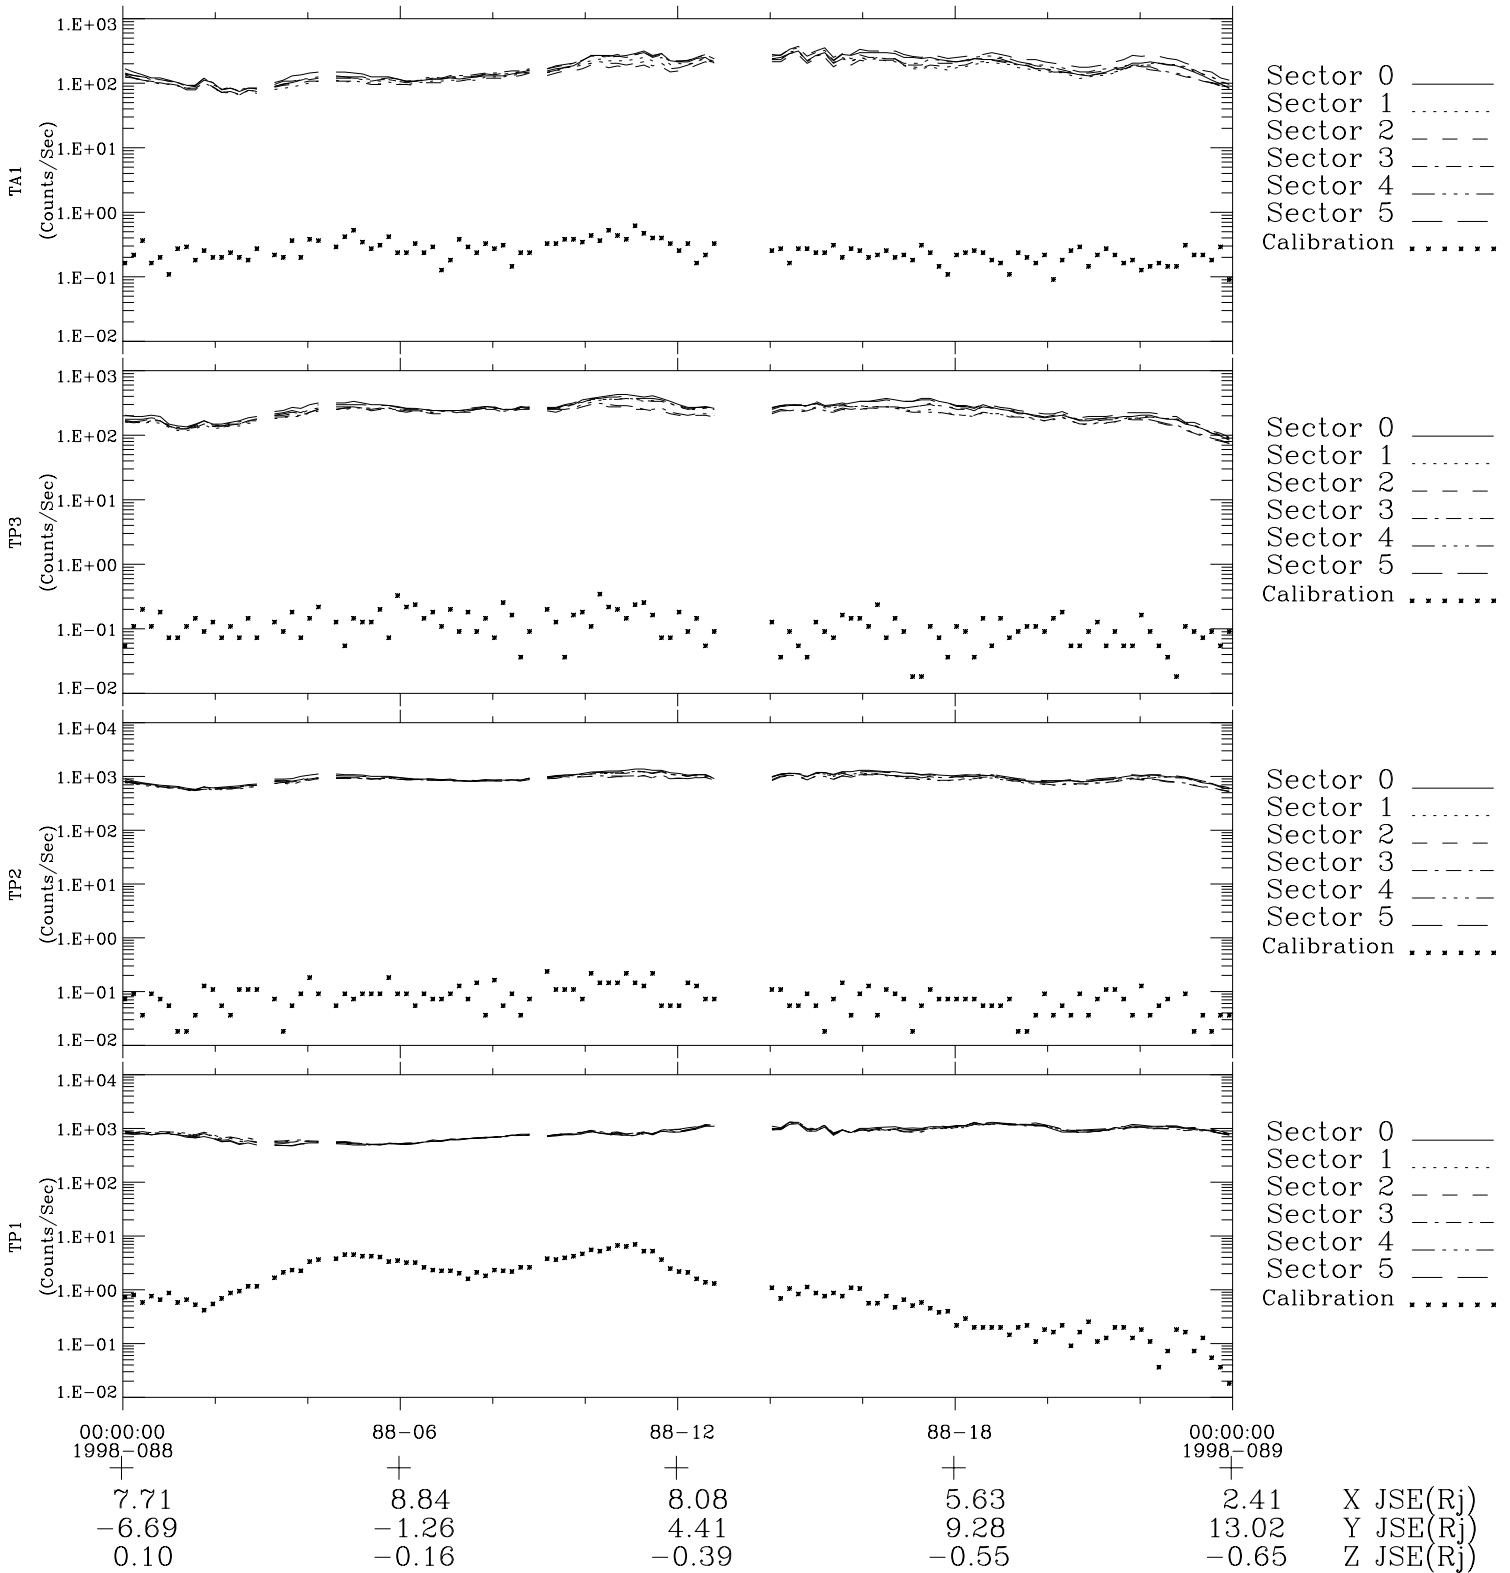

Galileo EPD Real-Time Six-Sector 98088

Software Version: RTLINE_R6 V 1.20
Data Production: 06-03-00
Plot Production: Sun Sep 16 09:30:44 2001

◇ = Jupiter look direction
□ = Corotation look direction