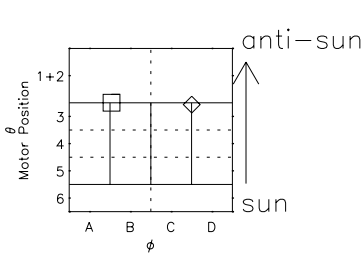

Galileo EPD Real Elevation Anisotropies 98088

Software Version: RTELEV_NORM V 1.20
Data Production: 06-03-00
Plot Production: Sun Sep 16 09:30:00 2001
Color File: wondr3
Geofactor File: 1.1

- ◇ = Jupiter look direction
- = Corotation look direction