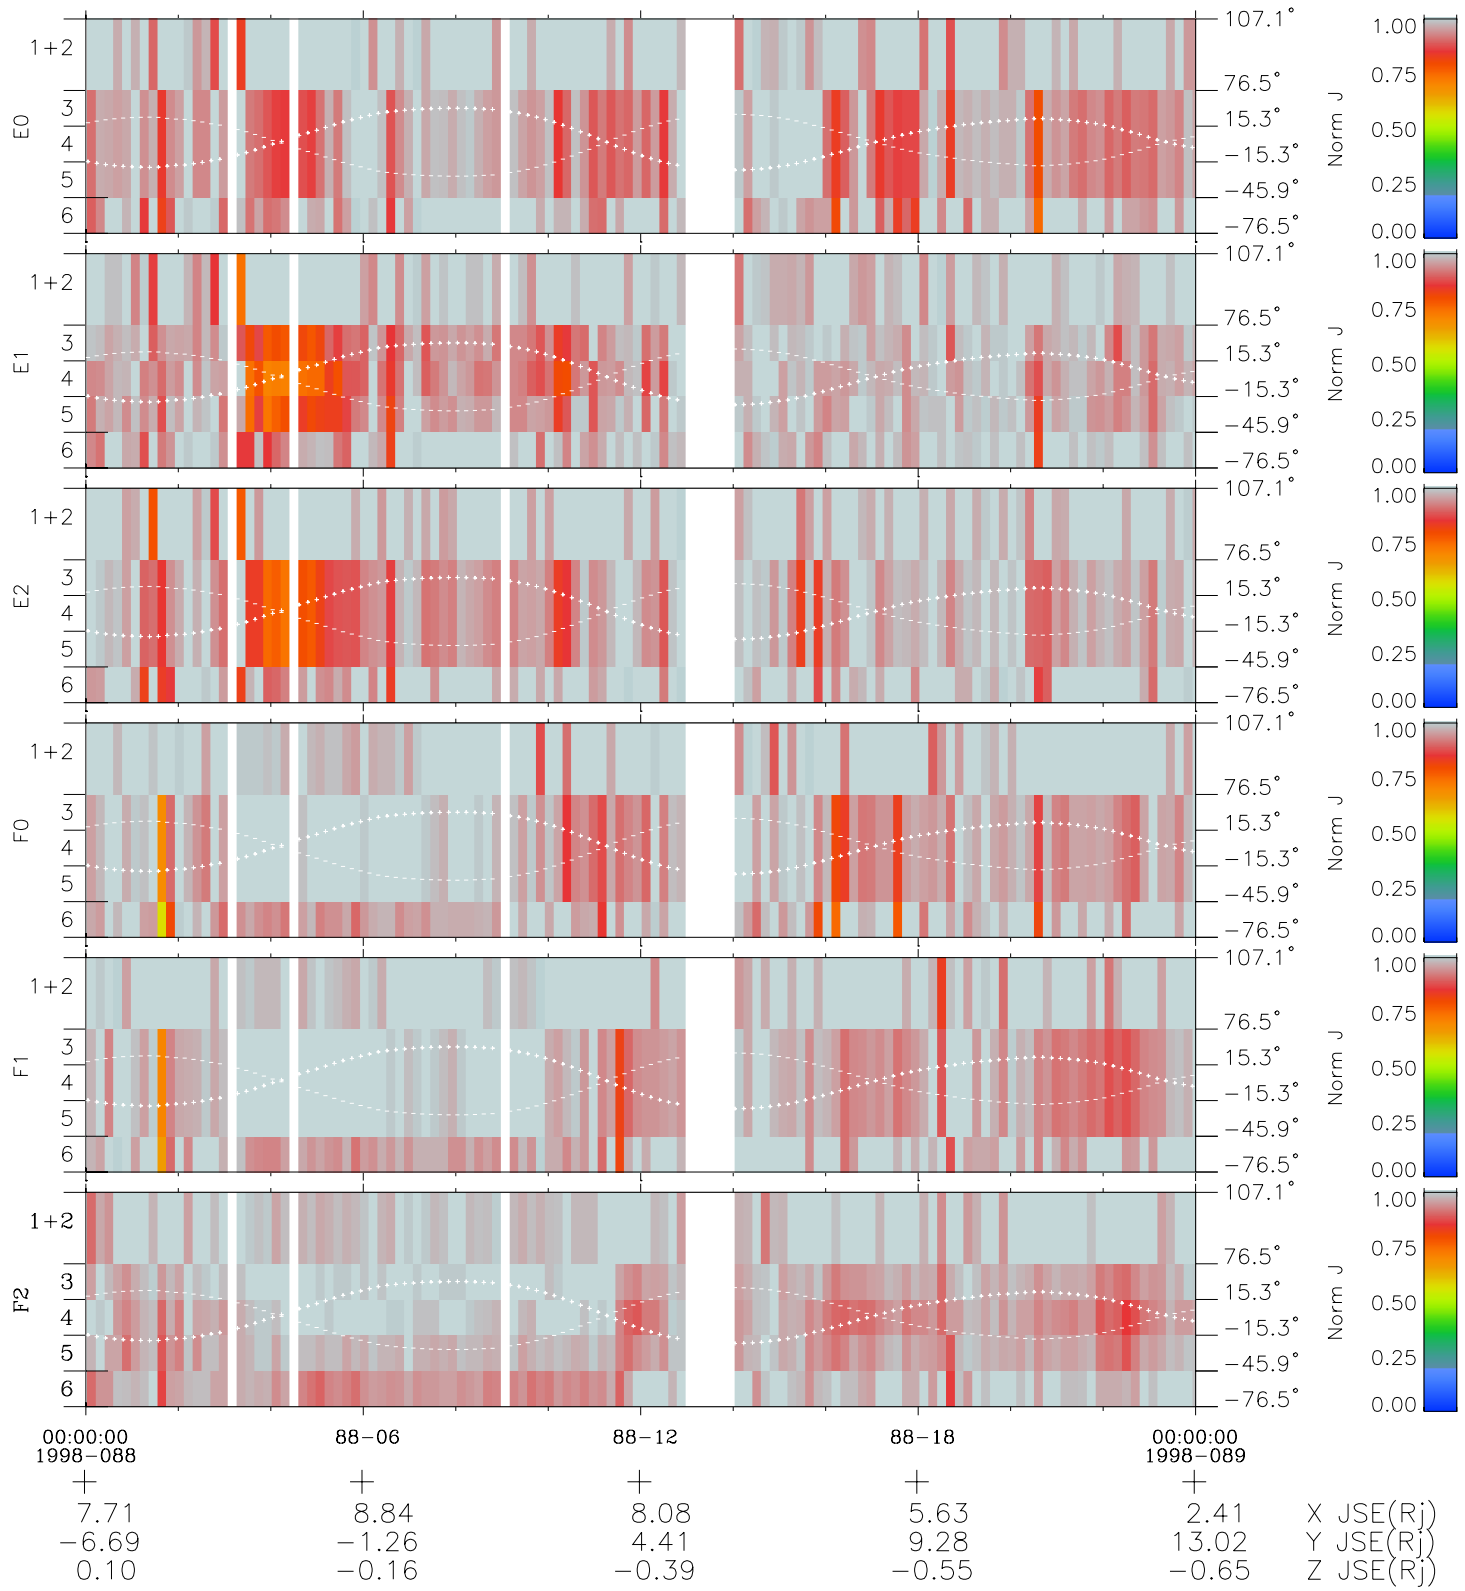

Galileo EPD Real Elevation Anisotropies 98088

Software Version: RTELEV_NORM V 1.20
Data Production: 06-03-00
Plot Production: Sun Sep 16 09:30:00 2001
Color File: wondr3
Geofactor File: 1.1

- ◇ = Jupiter look direction
- = Corotation look direction