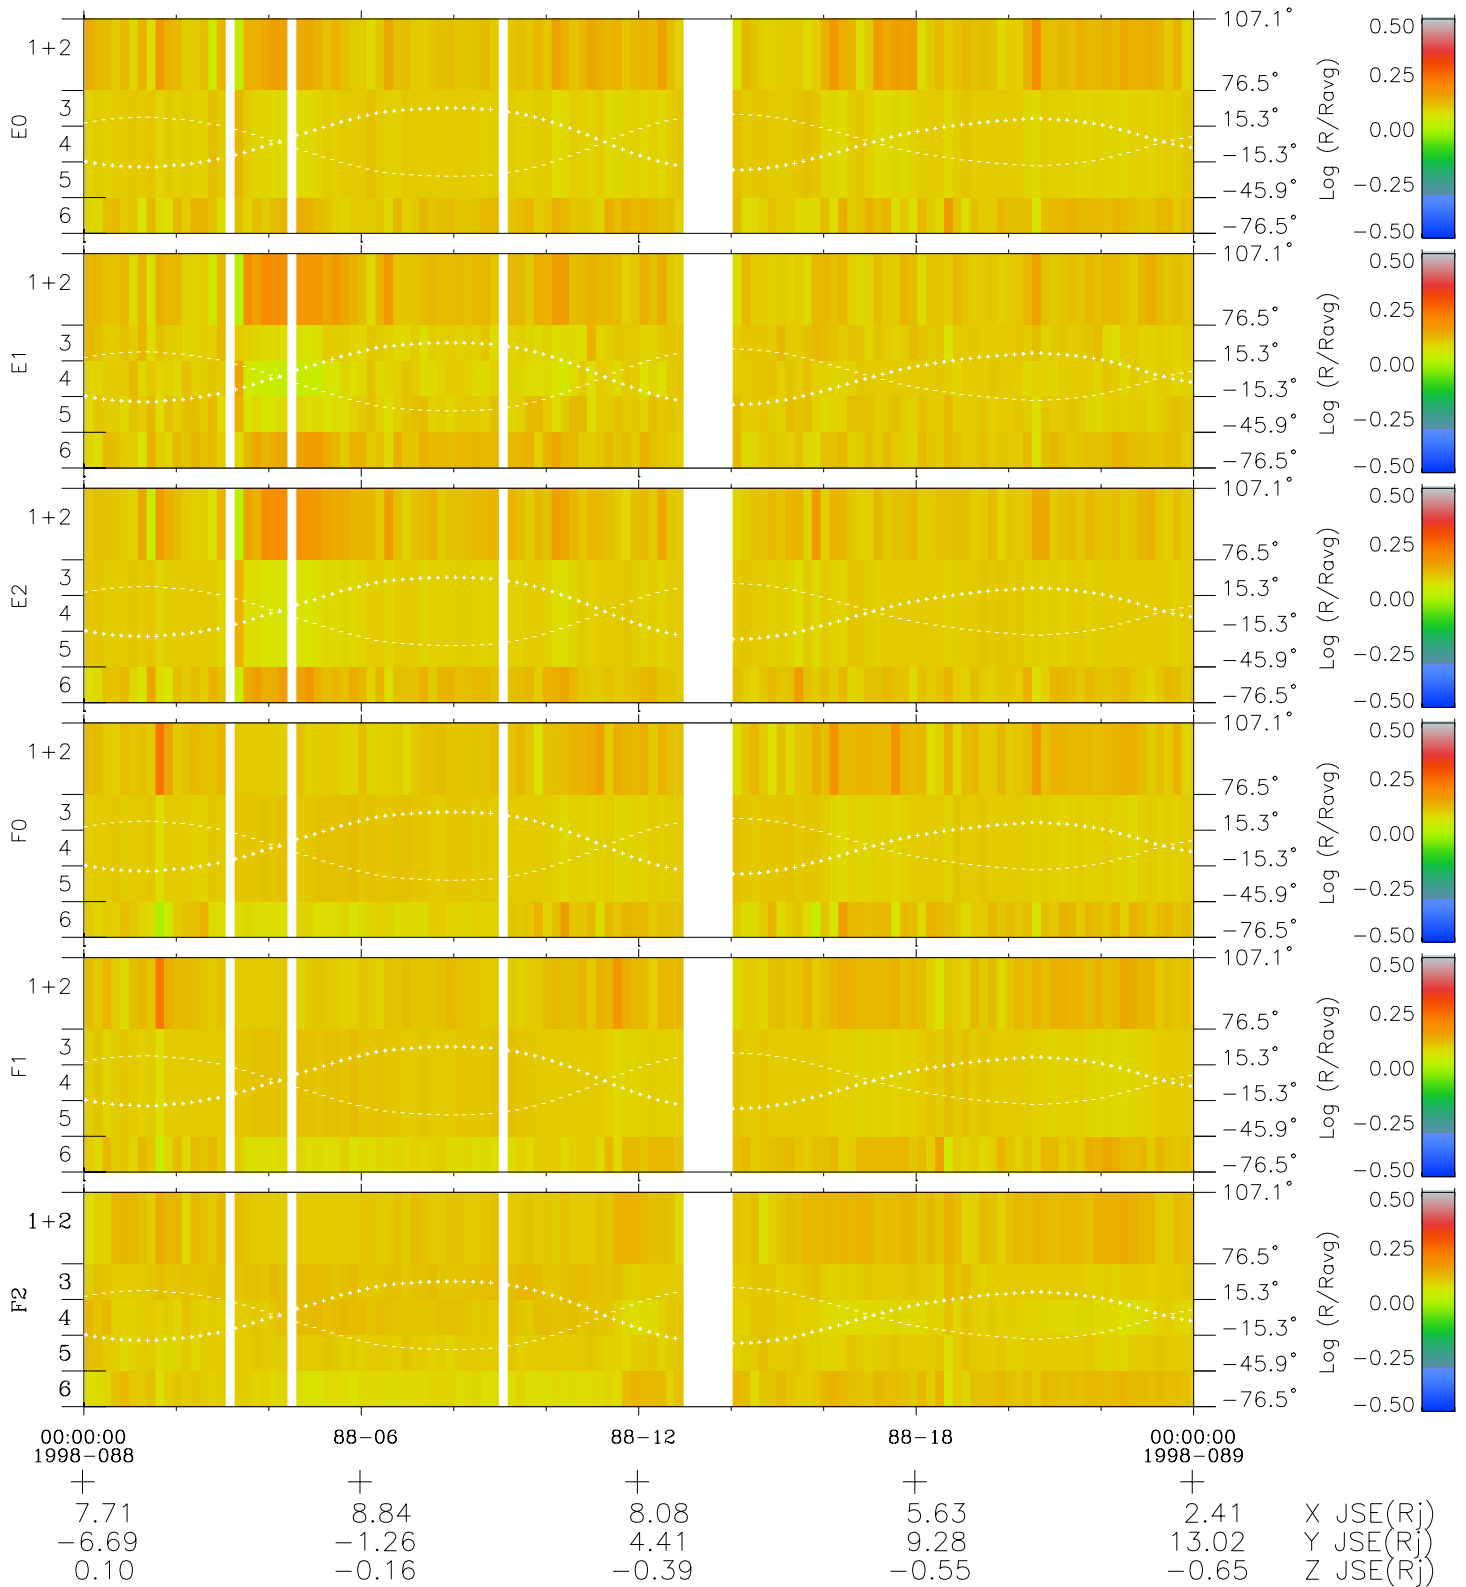

Galileo EPD Real Elevation Anisotropies 98088

Software Version: RTELEV_MEAN V 1.20
 Data Production: 06-03-00
 Plot Production: Sun Sep 16 09:29:39 2001
 Color File: wondr3
 Geofactor File: 1.1

- ◇ = Jupiter look direction
- = Corotation look direction