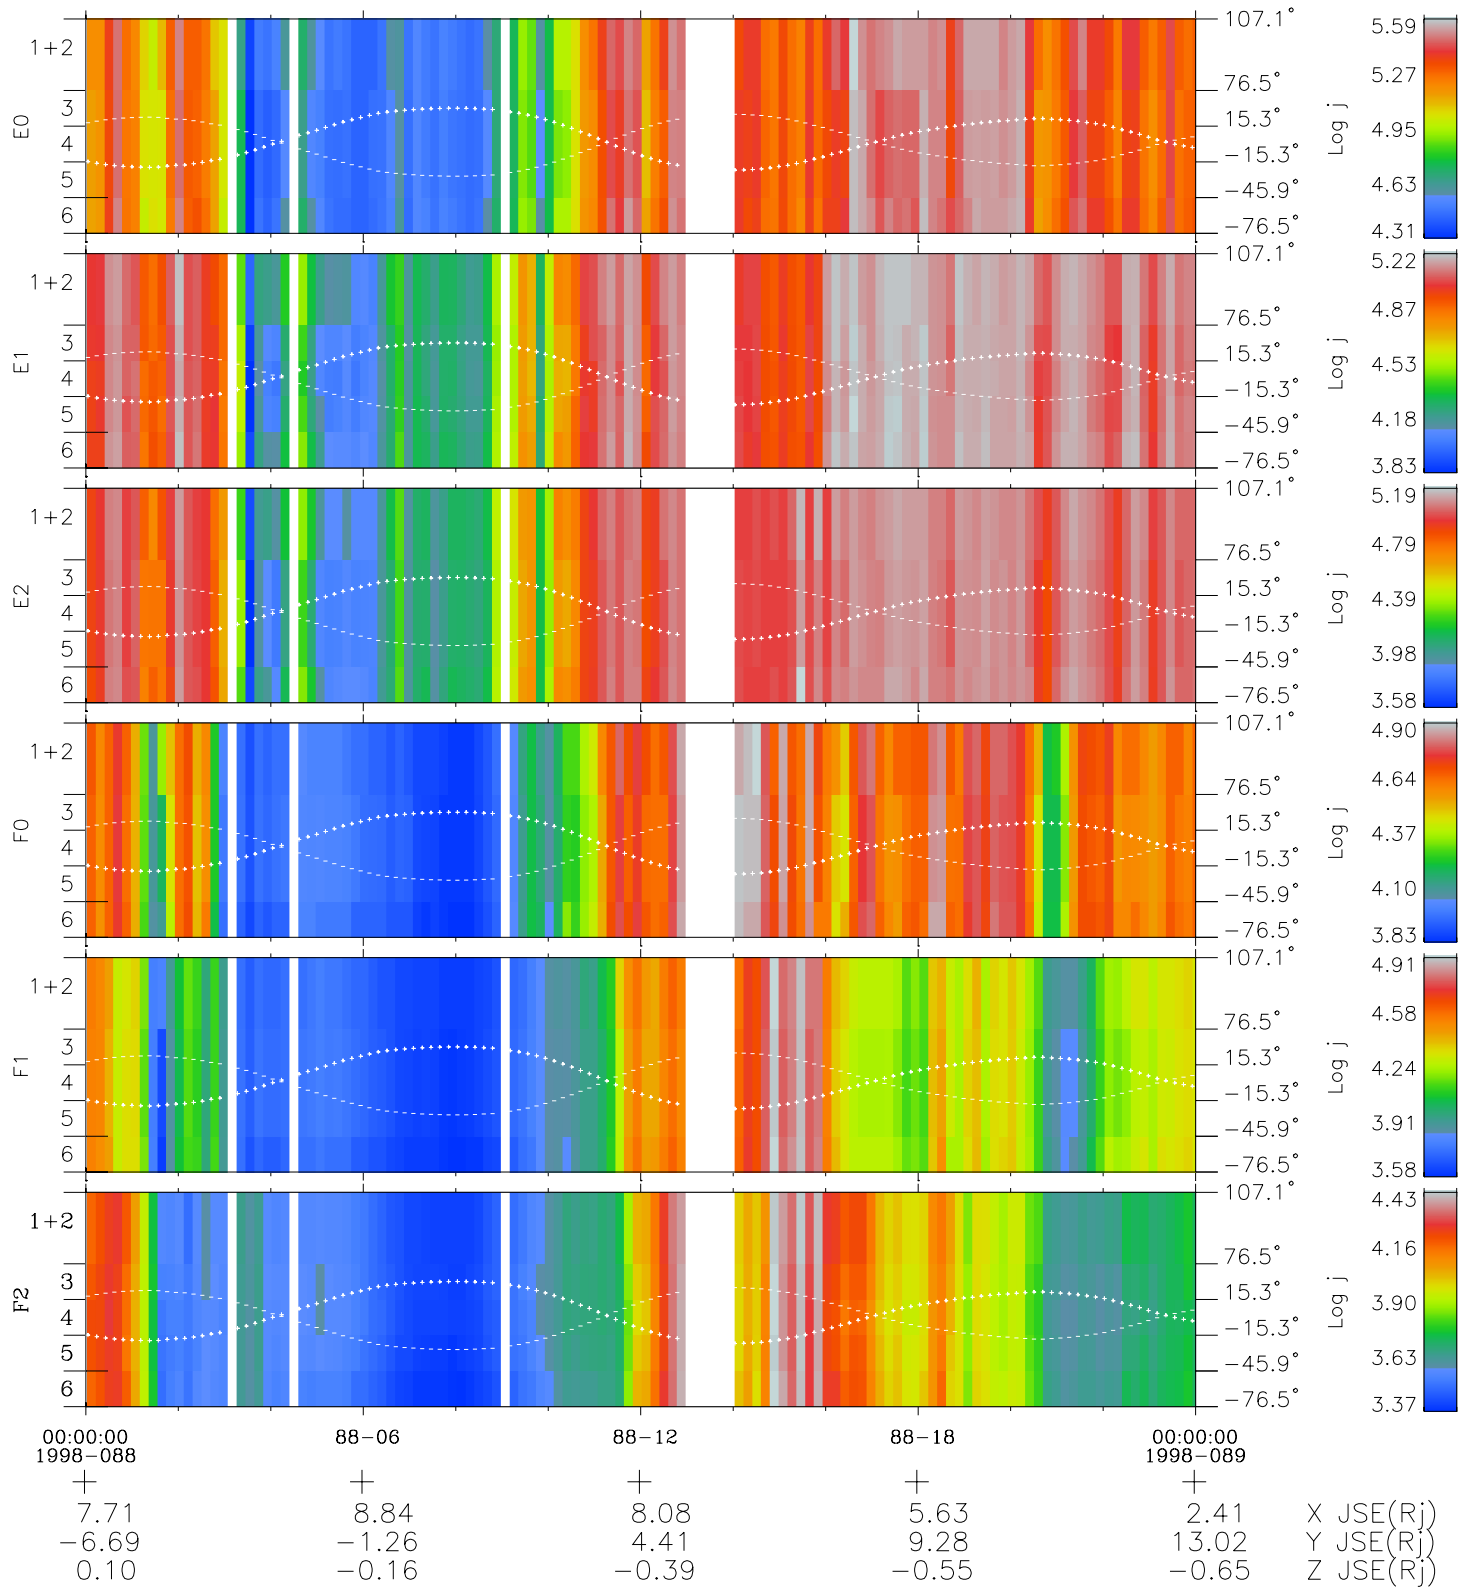

# Galileo EPD Real Elevation Anisotropies 98088

Software Version: RTELEV\_FLUX V 1.20  
Data Production: 06-03-00  
Plot Production: Sun Sep 16 09:29:50 2001  
Color File: wondr3  
Geofactor File: 1.1

- ◇ = Jupiter look direction
- = Corotation look direction