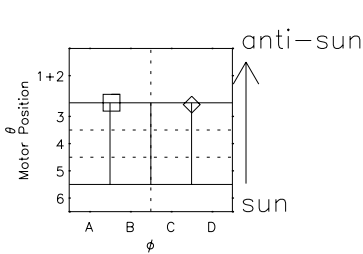

Galileo EPD Real Elevation Anisotropies 98088

Software Version: RTELEV_NORM V 1.20
Data Production: 06-03-00
Plot Production: Sun Sep 16 09:29:55 2001
Color File: wondr3
Geofactor File: 1.1

◇ = Jupiter look direction
□ = Corotation look direction