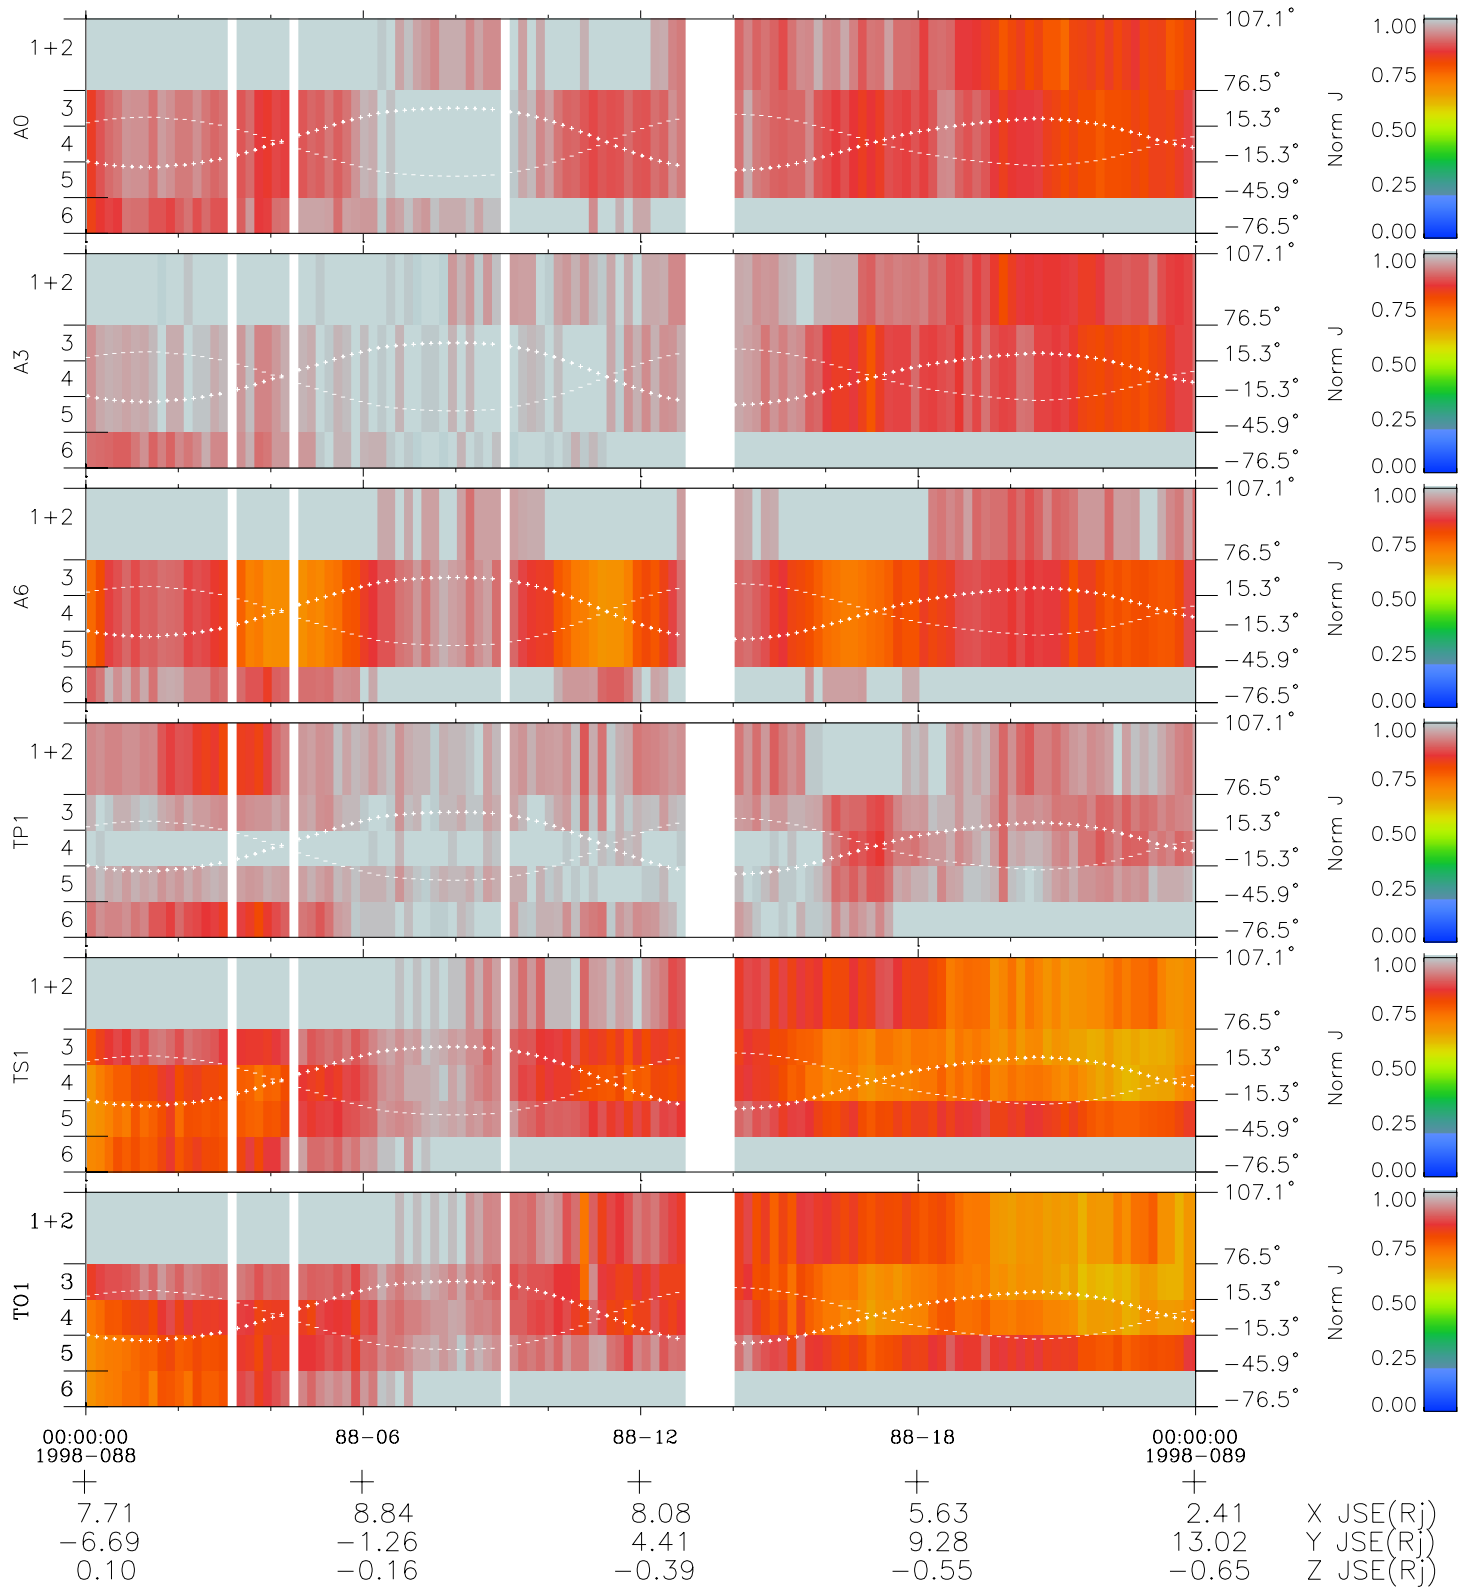

Galileo EPD Real Elevation Anisotropies 98088

Software Version: RTELEV_NORM V 1.20
Data Production: 06-03-00
Plot Production: Sun Sep 16 09:29:55 2001
Color File: wondr3
Geofactor File: 1.1

◇ = Jupiter look direction
□ = Corotation look direction