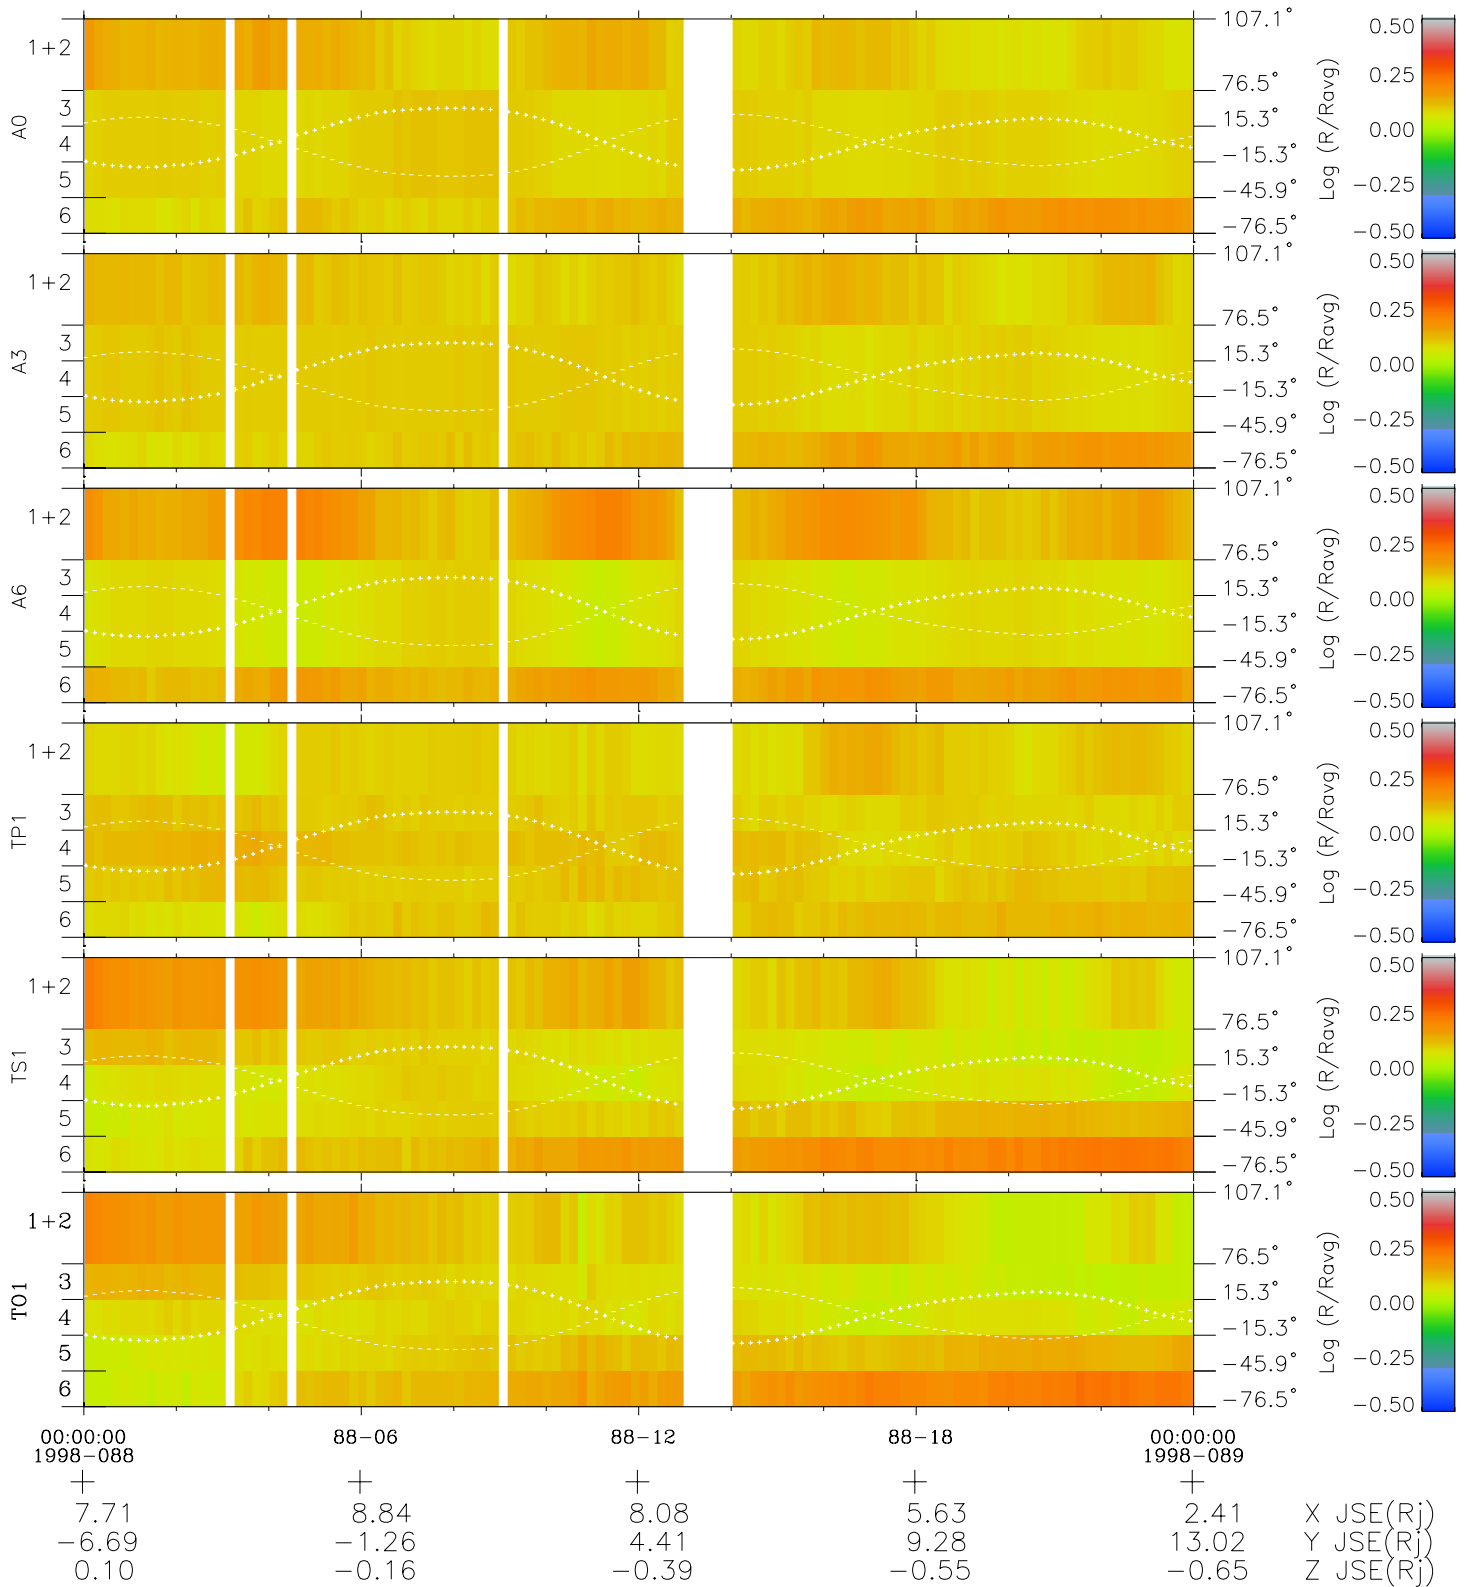

# Galileo EPD Real Elevation Anisotropies 98088

Software Version: RTELEV\_MEAN V 1.20  
 Data Production: 06-03-00  
 Plot Production: Sun Sep 16 09:29:33 2001  
 Color File: wondr3  
 Geofactor File: 1.1

- ◇ = Jupiter look direction
- = Corotation look direction