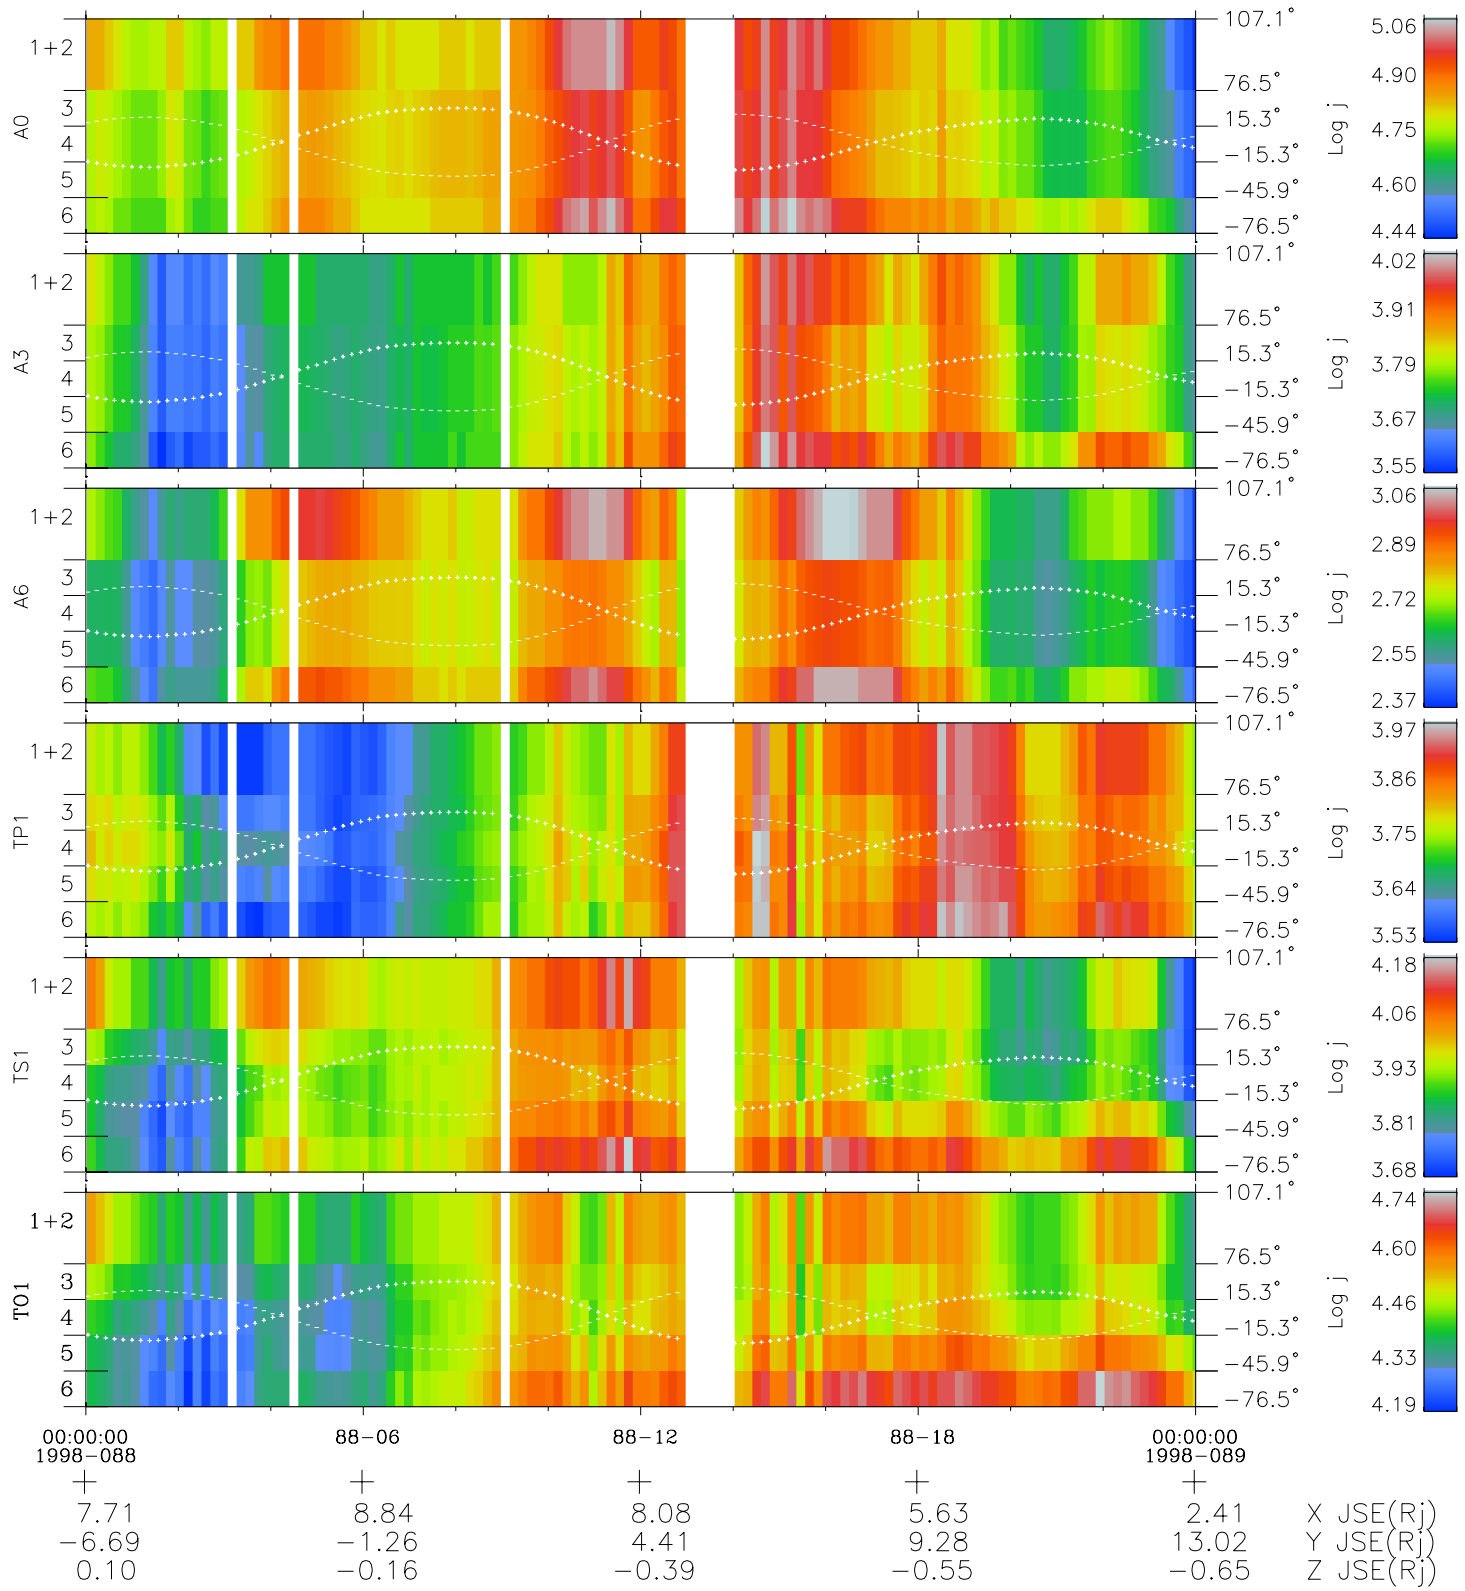

# Galileo EPD Real Elevation Anisotropies 98088

Software Version: RTELEV\_FLUX V 1.20  
Data Production: 06-03-00  
Plot Production: Sun Sep 16 09:29:44 2001  
Color File: wondr3  
Geofactor File: 1.1

- ◇ = Jupiter look direction
- = Corotation look direction