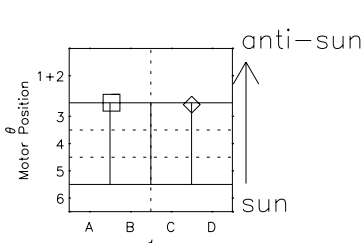

# Galileo EPD Real Elevation Anisotropies 98088

Software Version: RTELEV\_FLUX V 1.20  
Data Production: 06-03-00  
Plot Production: Sun Sep 16 09:29:44 2001  
Color File: wondr3  
Geofactor File: 1.1

- ◇ = Jupiter look direction
- = Corotation look direction