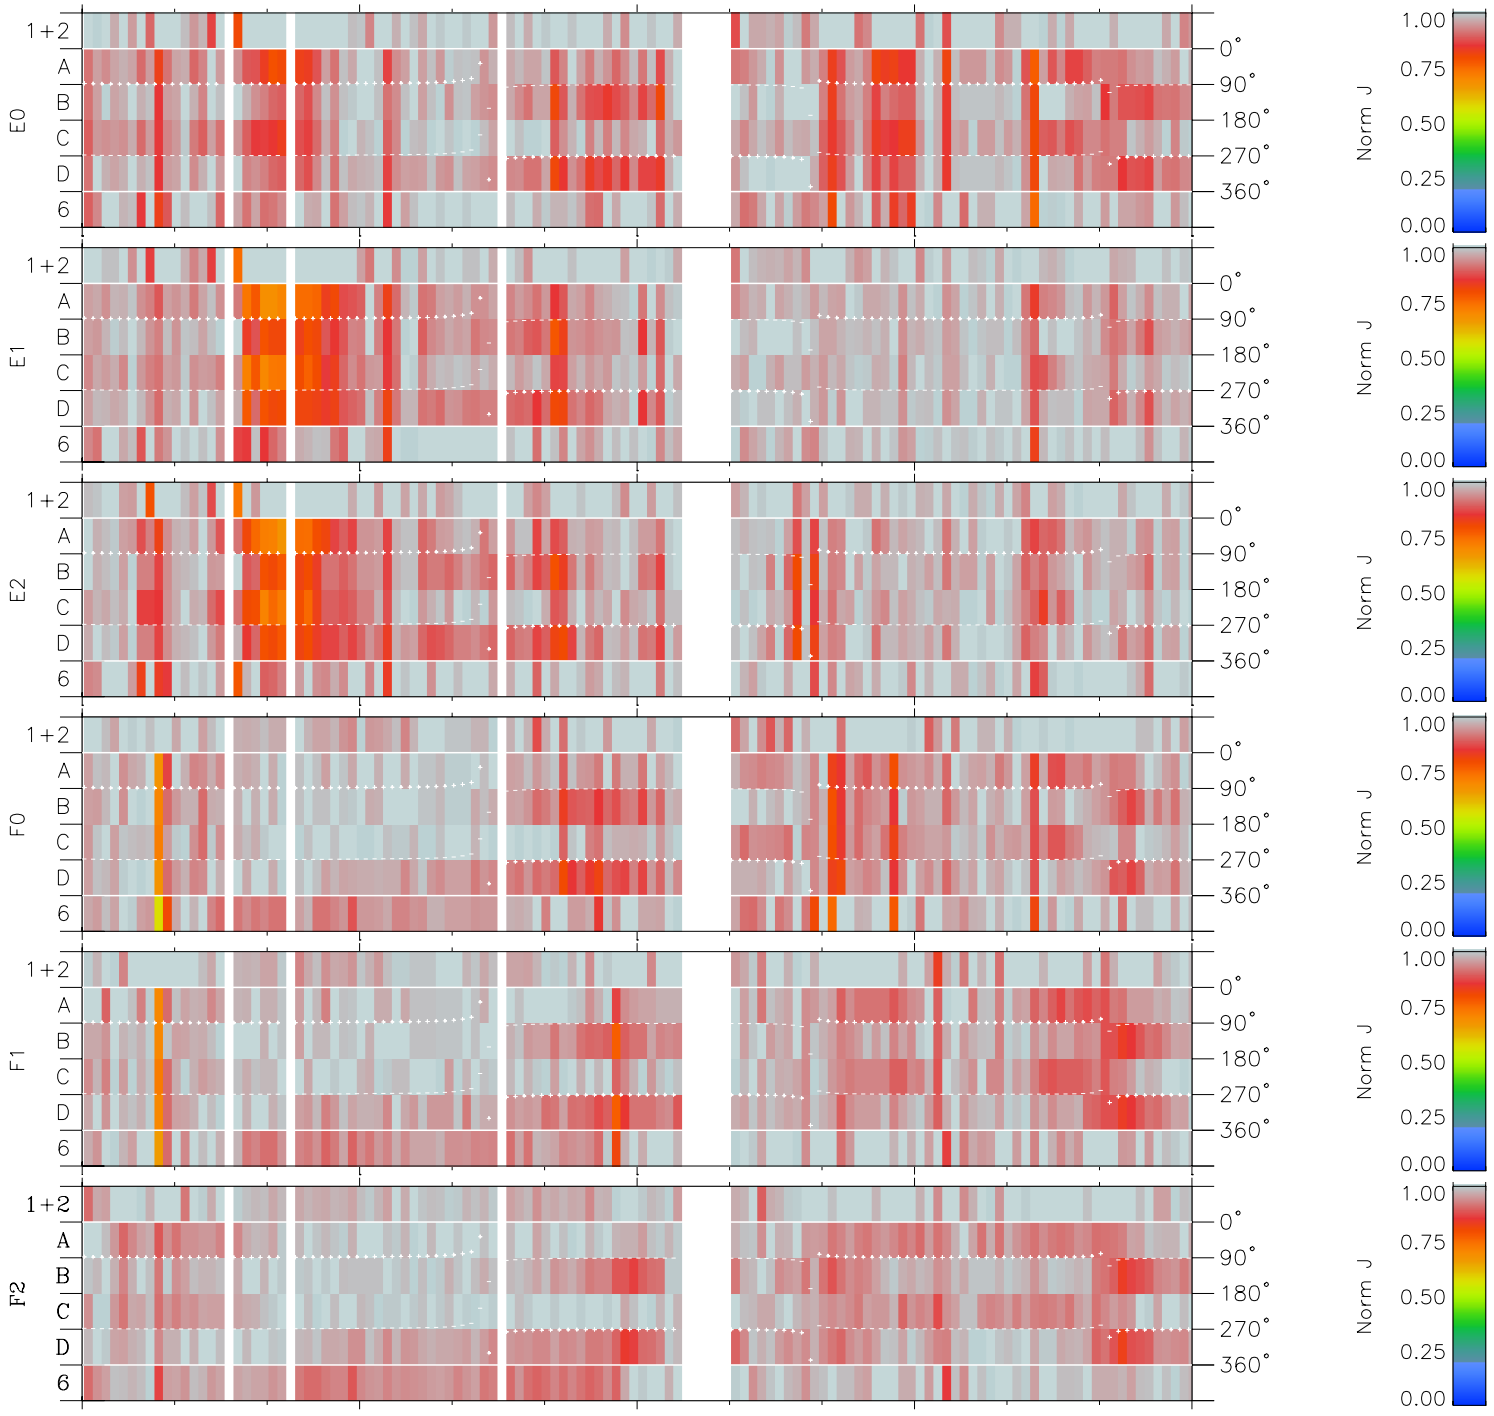

# Galileo EPD Real Time Azimuth Anisotropies 98088

Software Version: RTAZIM\_NORM V 1.20  
Data Production: 06-03-00  
Plot Production: Sun Sep 16 09:30:32 2001  
Color File: wondr3  
Geofactor File: 1.1

00:00:00 1998-088	88-06	88-12	88-18	00:00:00 1998-089	
+	+	+	+	+	X JSE(R <sub>j</sub> )
7.71	8.84	8.08	5.63	2.41	Y JSE(R <sub>j</sub> )
-6.69	-1.26	4.41	9.28	13.02	Z JSE(R <sub>j</sub> )
0.10	-0.16	-0.39	-0.55	-0.65	

- ◇ = Jupiter look direction
- = Corotation look direction