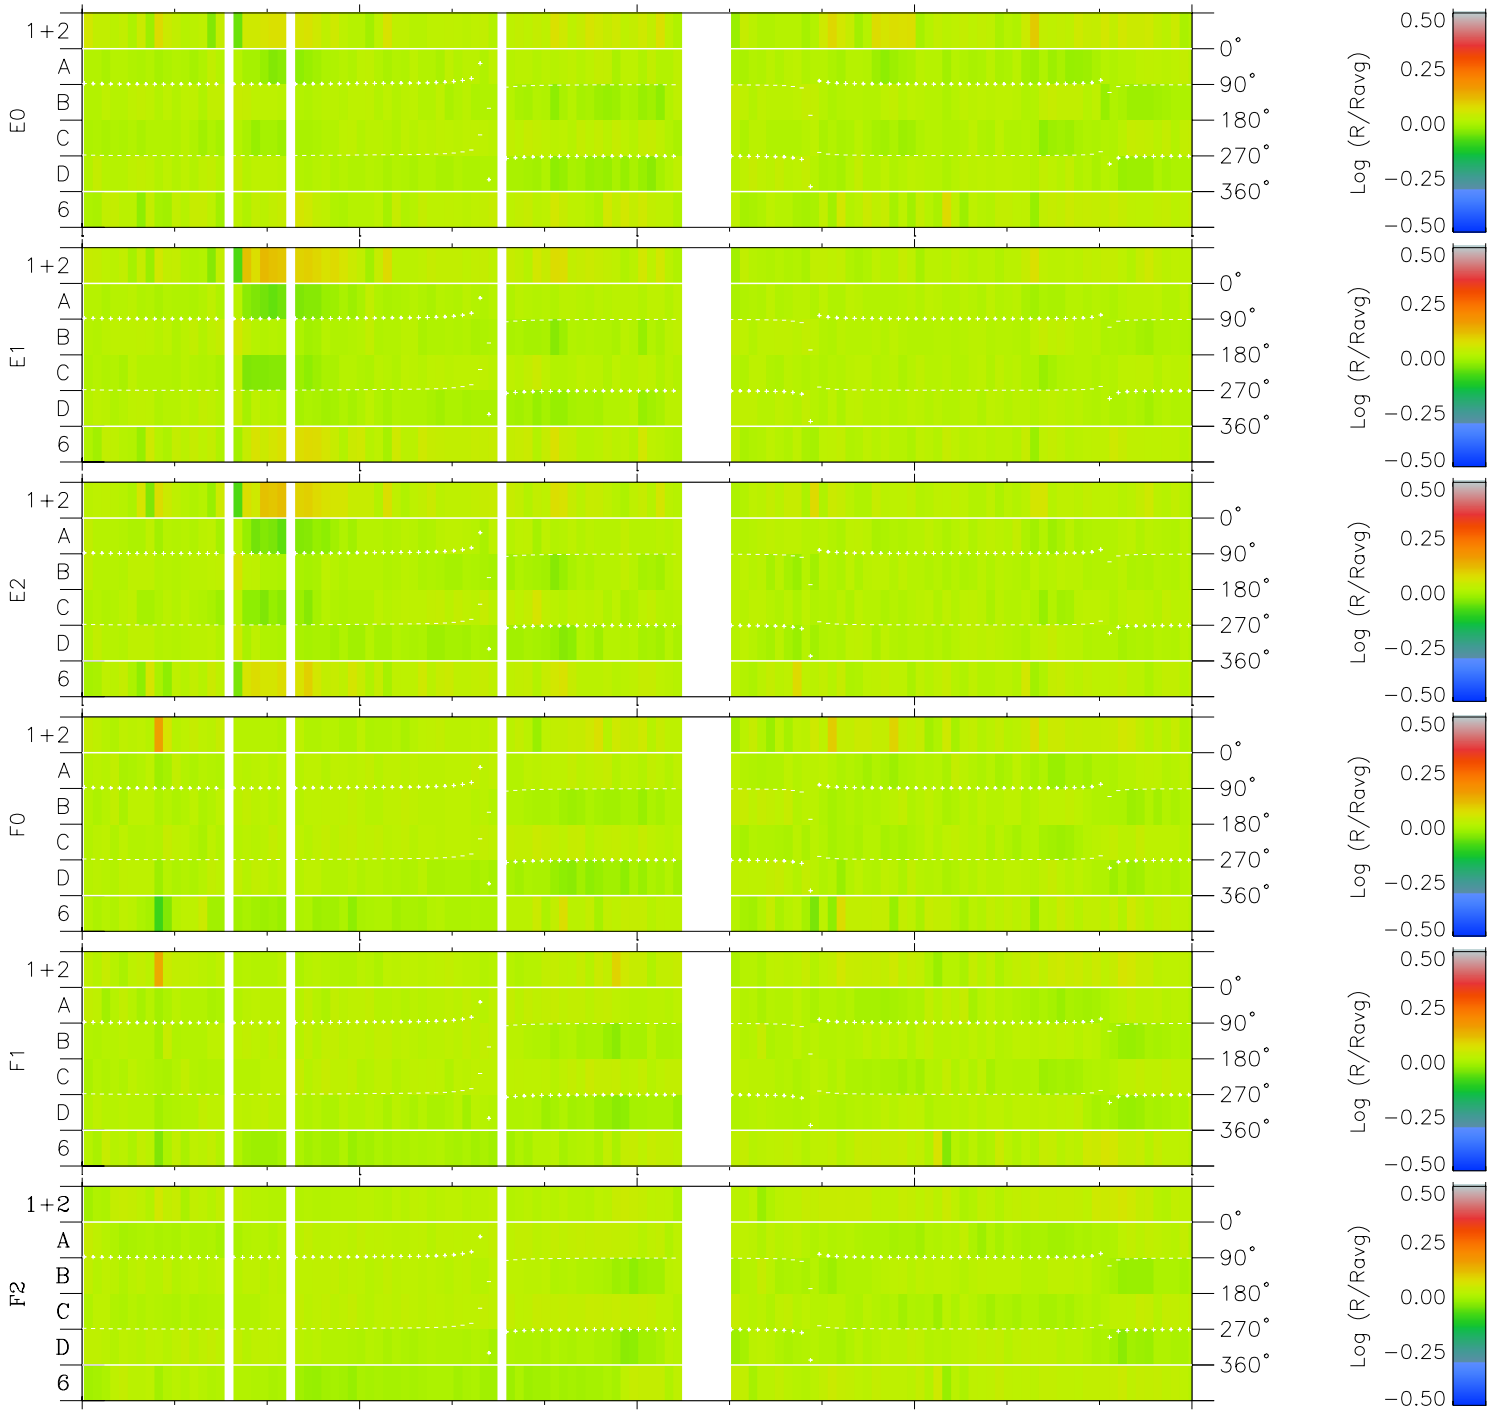

Galileo EPD Real Time Azimuth Anisotropies 98088

Software Version: RTAZIM_MEAN V 1.20
Data Production: 06-03-00
Plot Production: Sun Sep 16 09:30:11 2001
Color File: wondr3
Geofactor File: 1.1

00:00:00 1998-088	88-06	88-12	88-18	00:00:00 1998-089	
+	+	+	+	+	X $JSE(R_j)$
7.71	8.84	8.08	5.63	2.41	Y $JSE(R_j)$
-6.69	-1.26	4.41	9.28	13.02	Z $JSE(R_j)$
0.10	-0.16	-0.39	-0.55	-0.65	

◇ = Jupiter look direction
□ = Corotation look direction