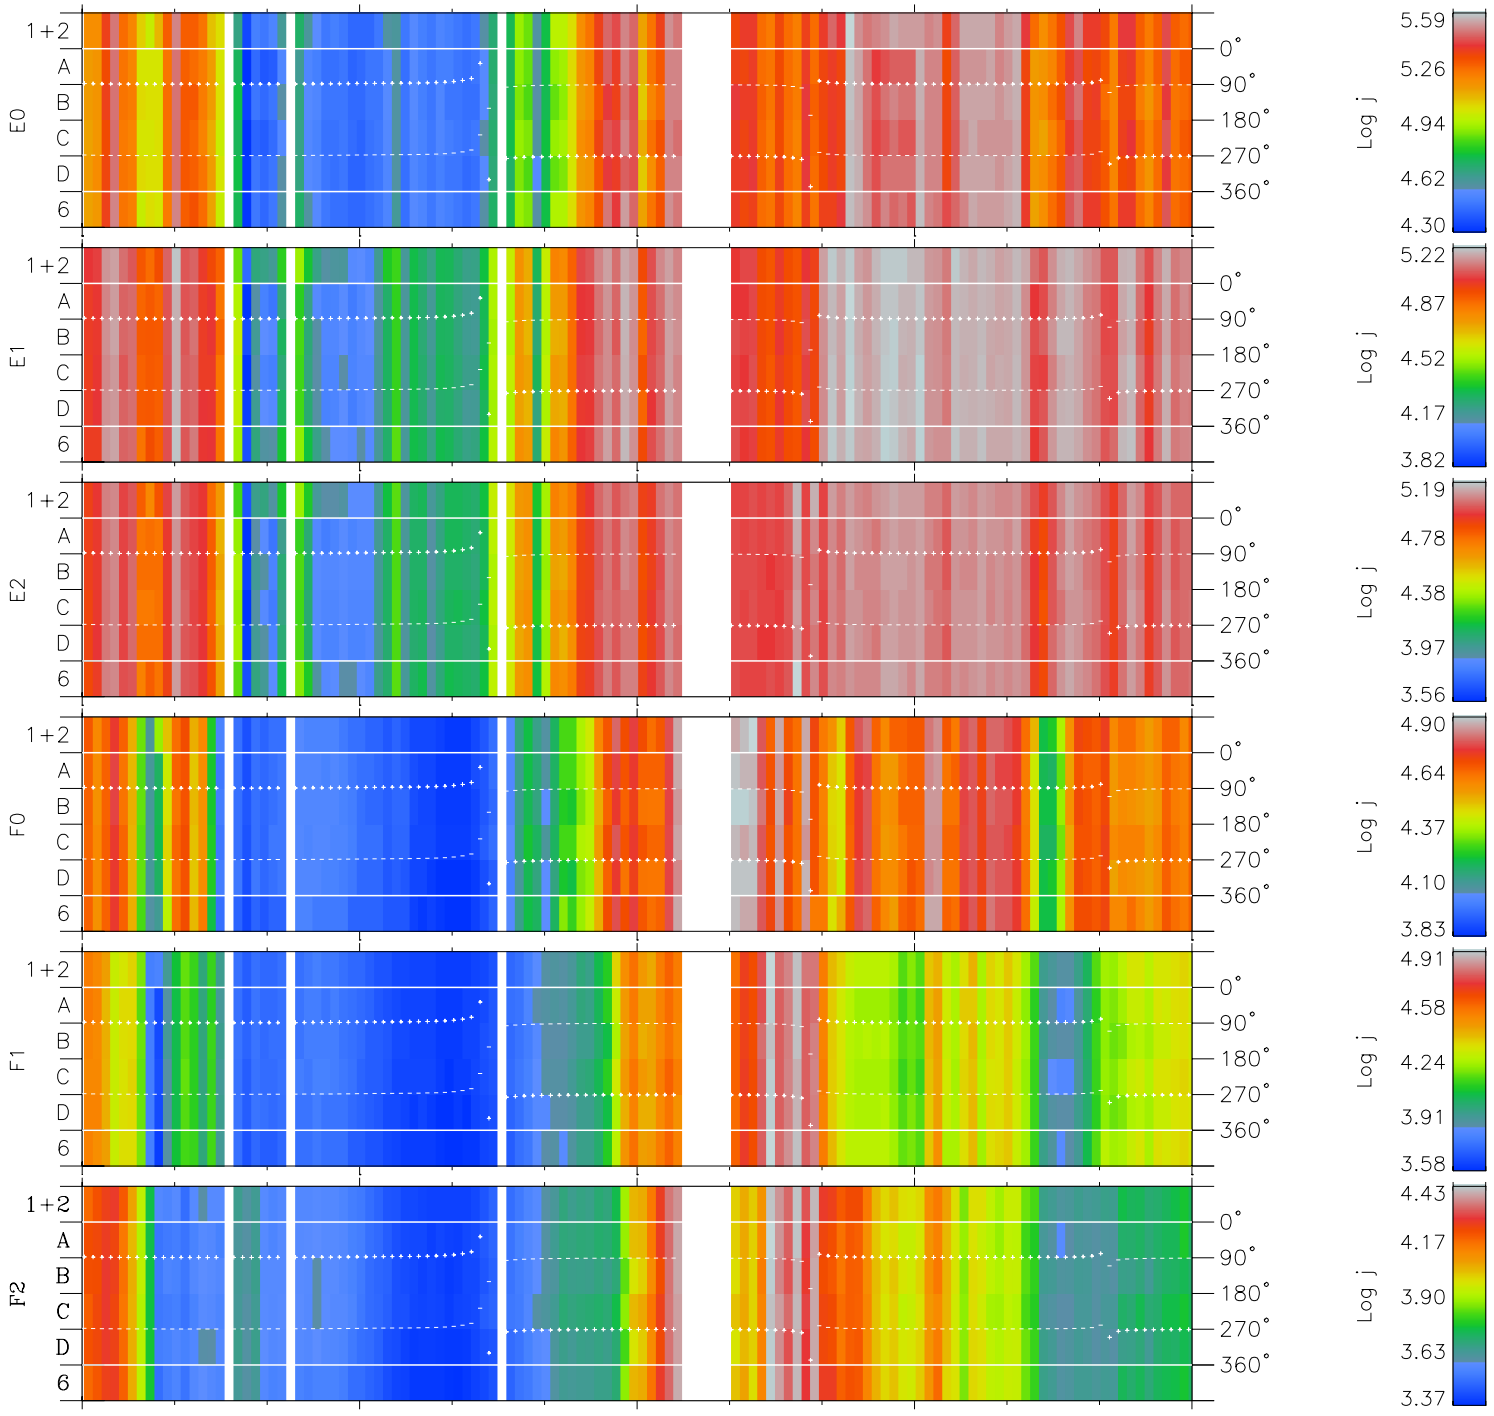

# Galileo EPD Real Time Azimuth Anisotropies 98088

Software Version: RTAZIM\_FLUX V 1.20  
Data Production: 06-03-00  
Plot Production: Sun Sep 16 09:30:21 2001  
Color File: wondr3  
Geofactor File: 1.1

00:00:00 1998-088	88-06	88-12	88-18	00:00:00 1998-089	
+	+	+	+	+	X JSE(R <sub>j</sub> )
7.71	8.84	8.08	5.63	2.41	Y JSE(R <sub>j</sub> )
-6.69	-1.26	4.41	9.28	13.02	Z JSE(R <sub>j</sub> )
0.10	-0.16	-0.39	-0.55	-0.65	

◇ = Jupiter look direction  
□ = Corotation look direction