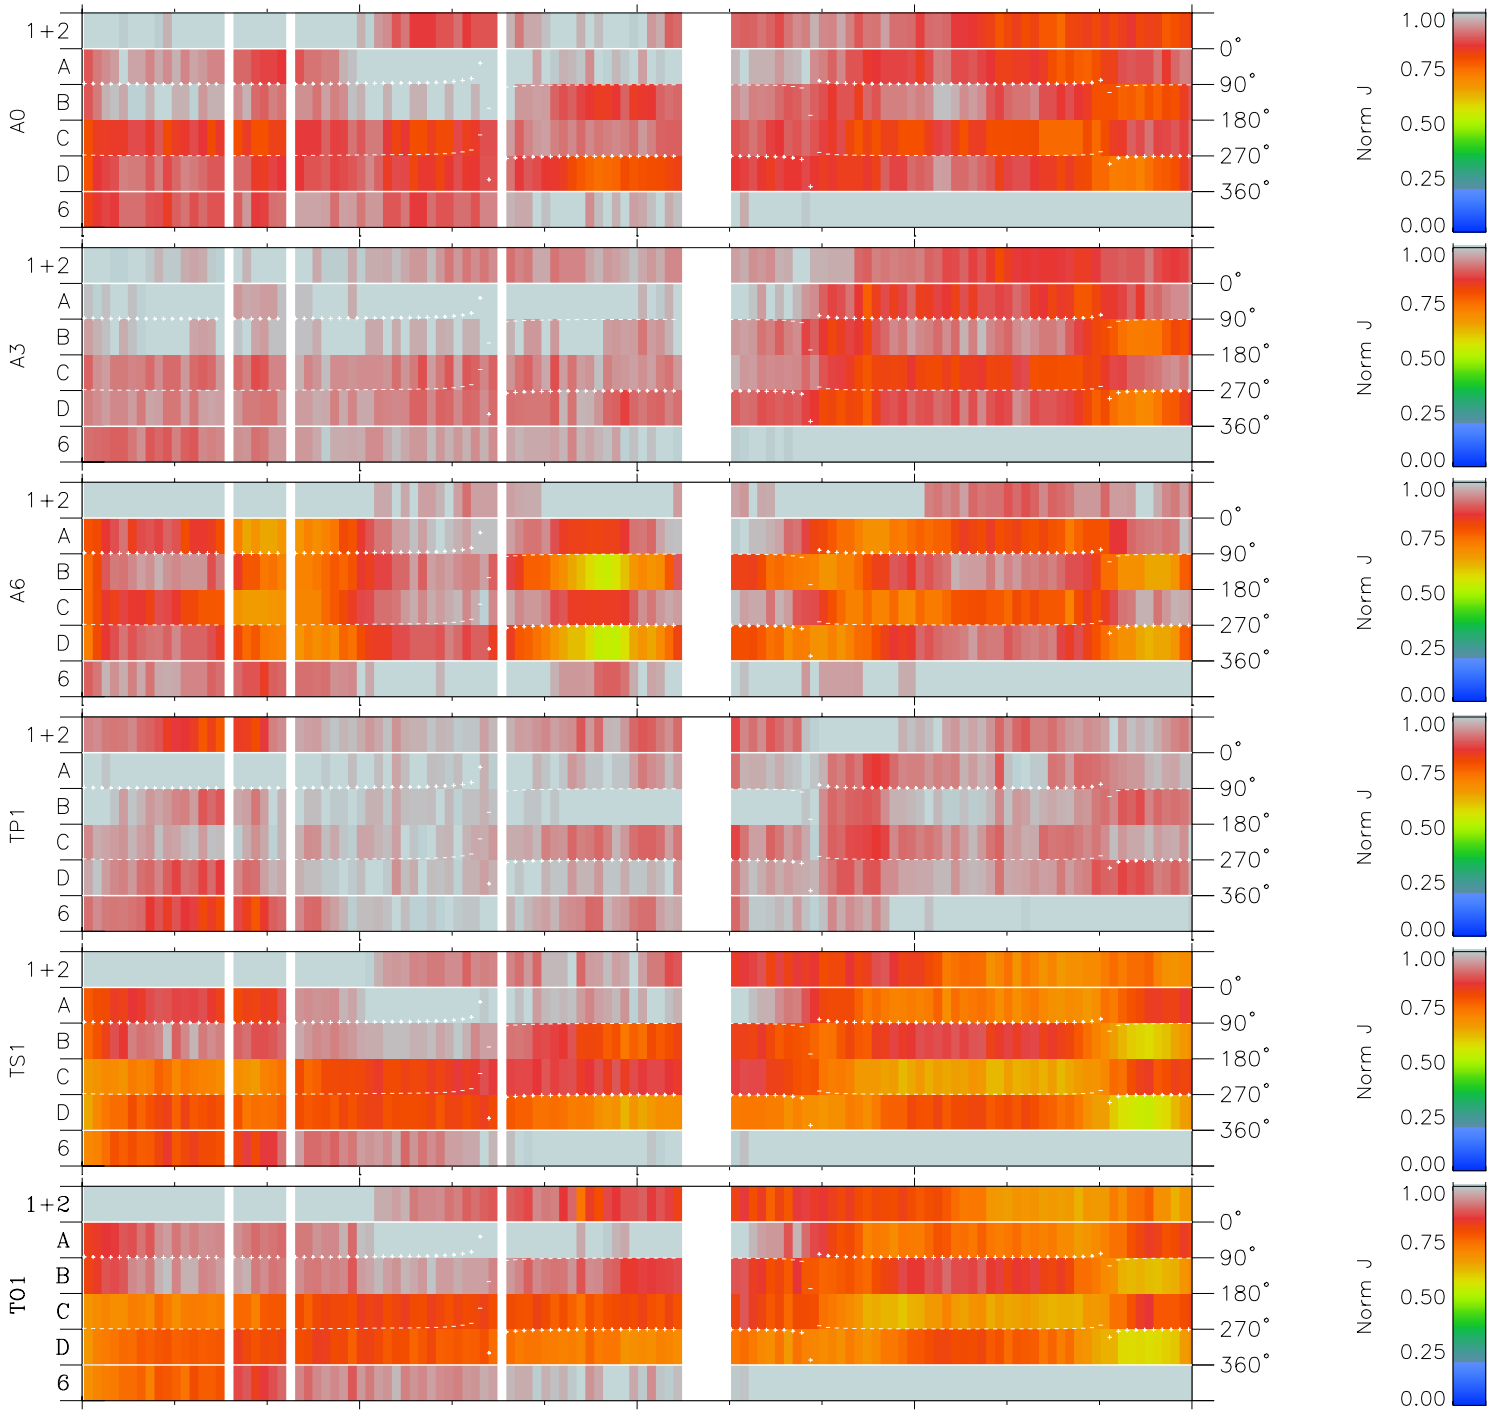

# Galileo EPD Real Time Azimuth Anisotropies 98088

Software Version: RTAZIM\_NORM V 1.20  
 Data Production: 06-03-00  
 Plot Production: Sun Sep 16 09:30:27 2001  
 Color File: wondr3  
 Geofactor File: 1.1

00:00:00 1998-088	88-06	88-12	88-18	00:00:00 1998-089	
+	+	+	+	+	X JSE(R <sub>j</sub> )
7.71	8.84	8.08	5.63	2.41	Y JSE(R <sub>j</sub> )
-6.69	-1.26	4.41	9.28	13.02	Z JSE(R <sub>j</sub> )
0.10	-0.16	-0.39	-0.55	-0.65	

◇ = Jupiter look direction  
 □ = Corotation look direction