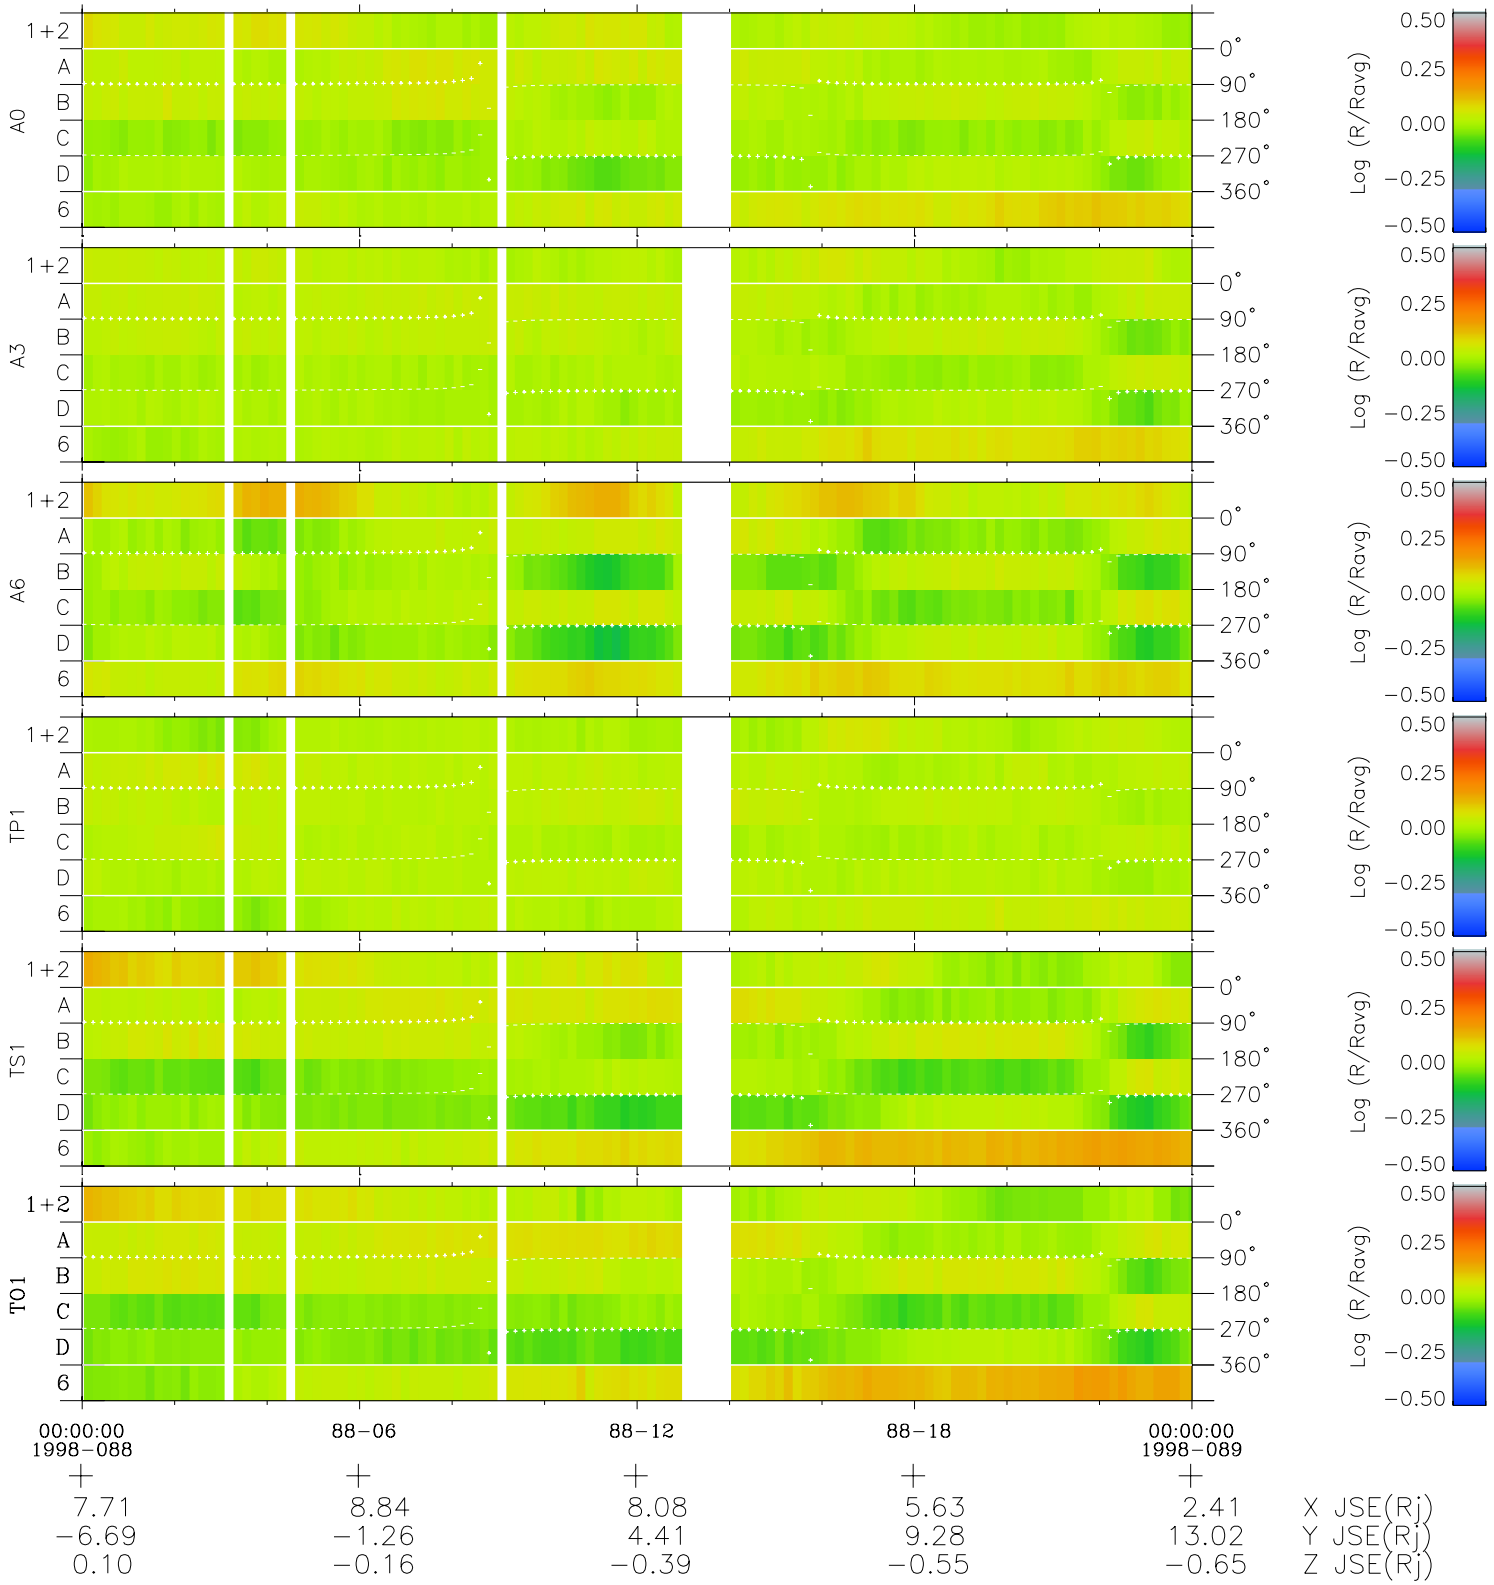

Galileo EPD Real Time Azimuth Anisotropies 98088

Software Version: RTAZIM_MEAN V 1.20
 Data Production: 06-03-00
 Plot Production: Sun Sep 16 09:30:06 2001
 Color File: wondr3
 Geofactor File: 1.1

◇ = Jupiter look direction
 □ = Corotation look direction