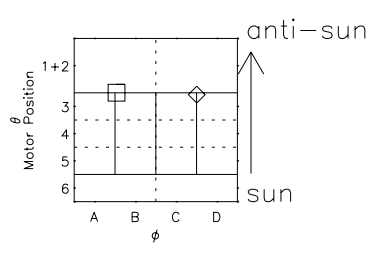

Galileo EPD Real Time Azimuth Anisotropies 98088

Software Version: RTAZIM_MEAN V 1.20
 Data Production: 06-03-00
 Plot Production: Sun Sep 16 09:30:06 2001
 Color File: wondr3
 Geofactor File: 1.1

◇ = Jupiter look direction
 □ = Corotation look direction