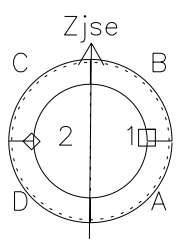

Galileo EPD Real Time Azimuth Anisotropies 98088

Software Version: RTAZIM_MEAN V 1.20
 Data Production: 06-03-00
 Plot Production: Sun Sep 16 09:30:06 2001
 Color File: wondr3
 Geofactor File: 1.1

◇ = Jupiter look direction
 □ = Corotation look direction