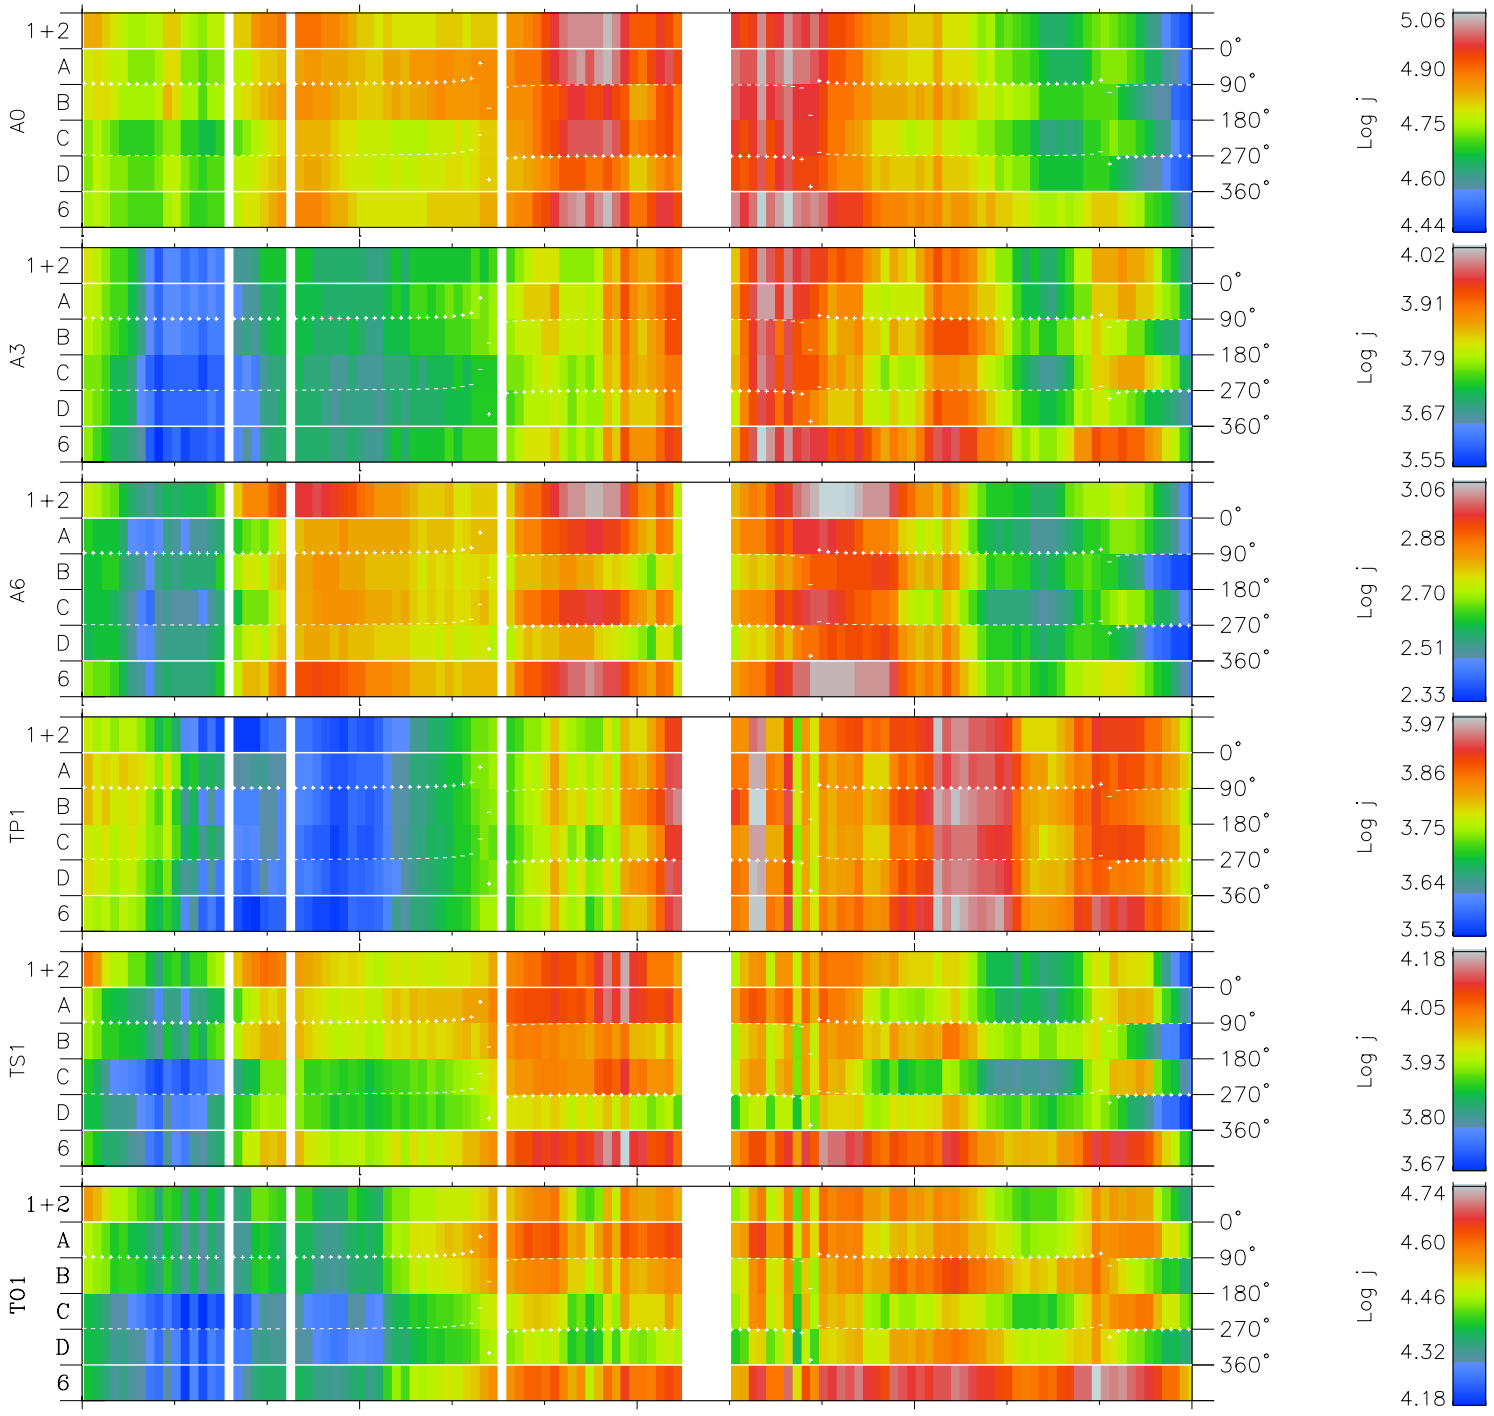

Galileo EPD Real Time Azimuth Anisotropies 98088

Software Version: RTAZIM_FLUX V 1.20
 Data Production: 06-03-00
 Plot Production: Sun Sep 16 09:30:17 2001
 Color File: wondr3
 Geofactor File: 1.1

00:00:00 1998-088	88-06	88-12	88-18	00:00:00 1998-089	
+	+	+	+	+	X JSE(R _j)
7.71	8.84	8.08	5.63	2.41	Y JSE(R _j)
-6.69	-1.26	4.41	9.28	13.02	Z JSE(R _j)
0.10	-0.16	-0.39	-0.55	-0.65	

◇ = Jupiter look direction
 □ = Corotation look direction