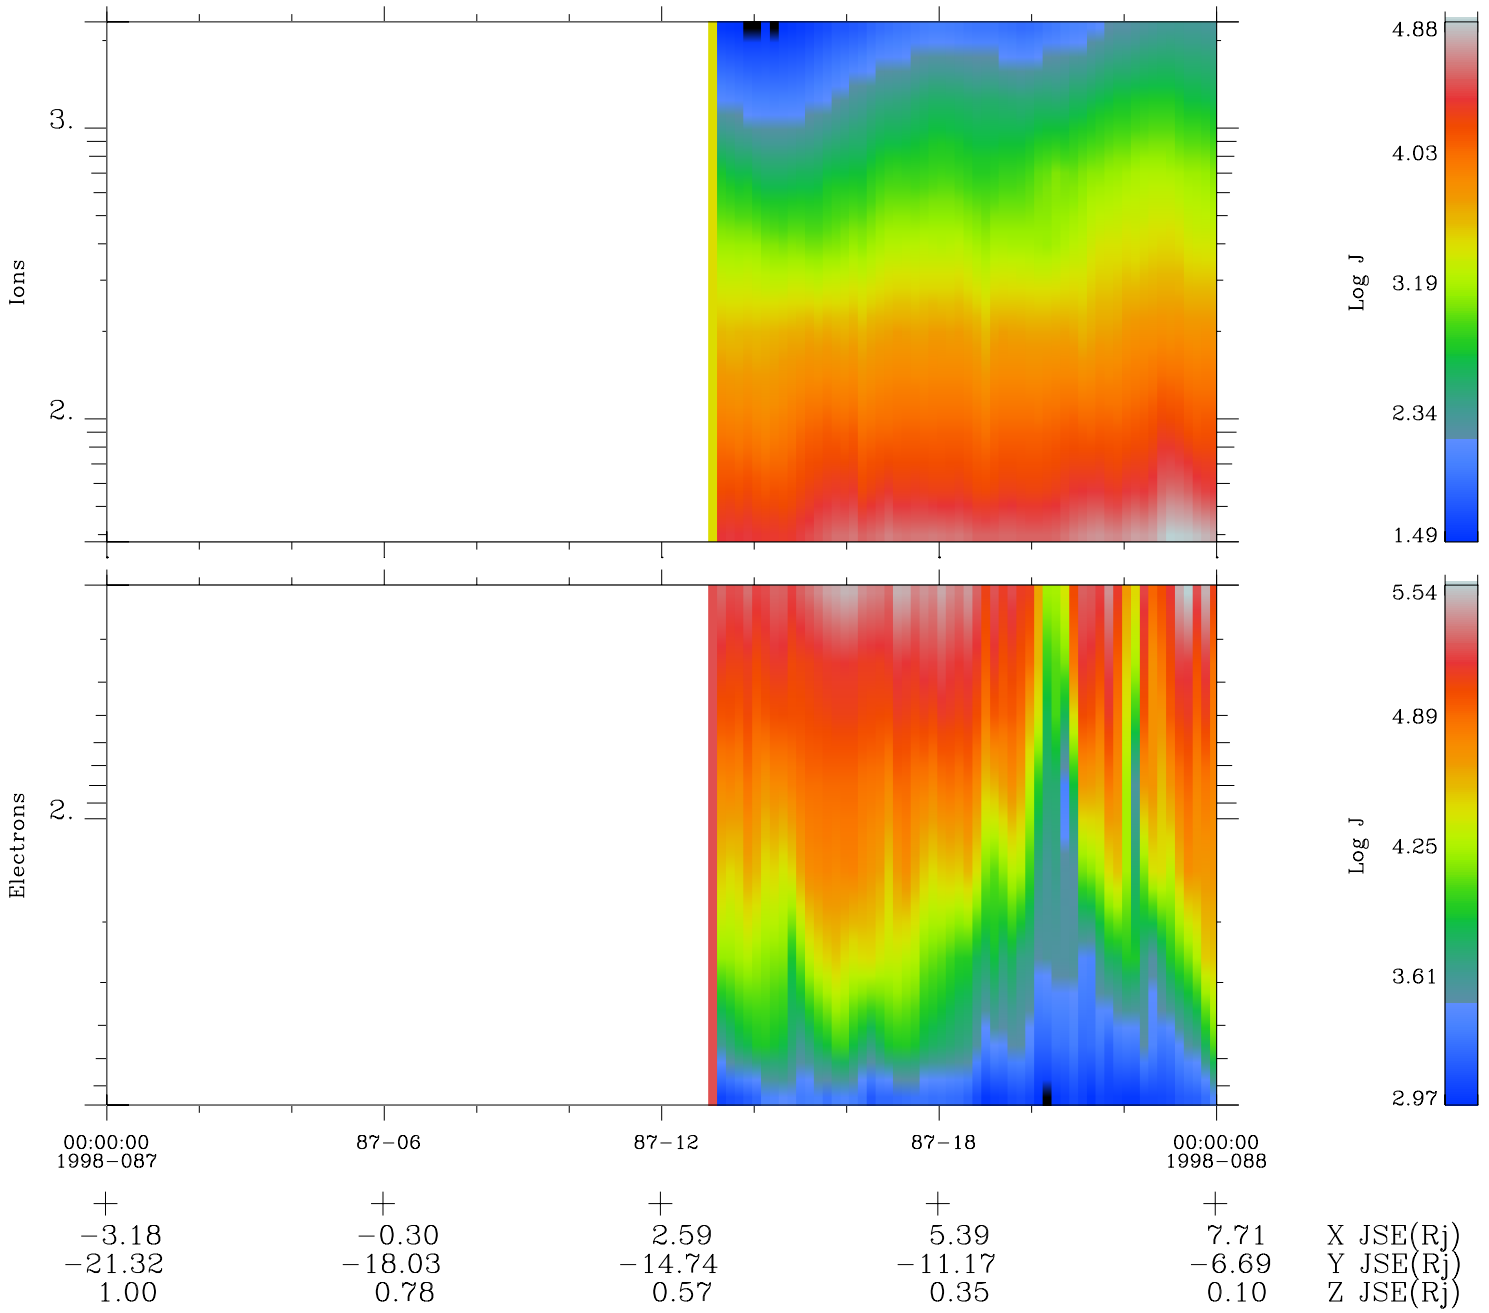

Galileo EPD Real Time Omni Spectrum 98087

Software Version: RTSPEC_OMNI V 1.20
 Data Production: 06-03-00
 Plot Production: Sun Sep 16 09:21:42 2001
 Color File: wondr3
 Geofactor File: 1.1

- ◇ = Jupiter look direction
- = Corotation look direction