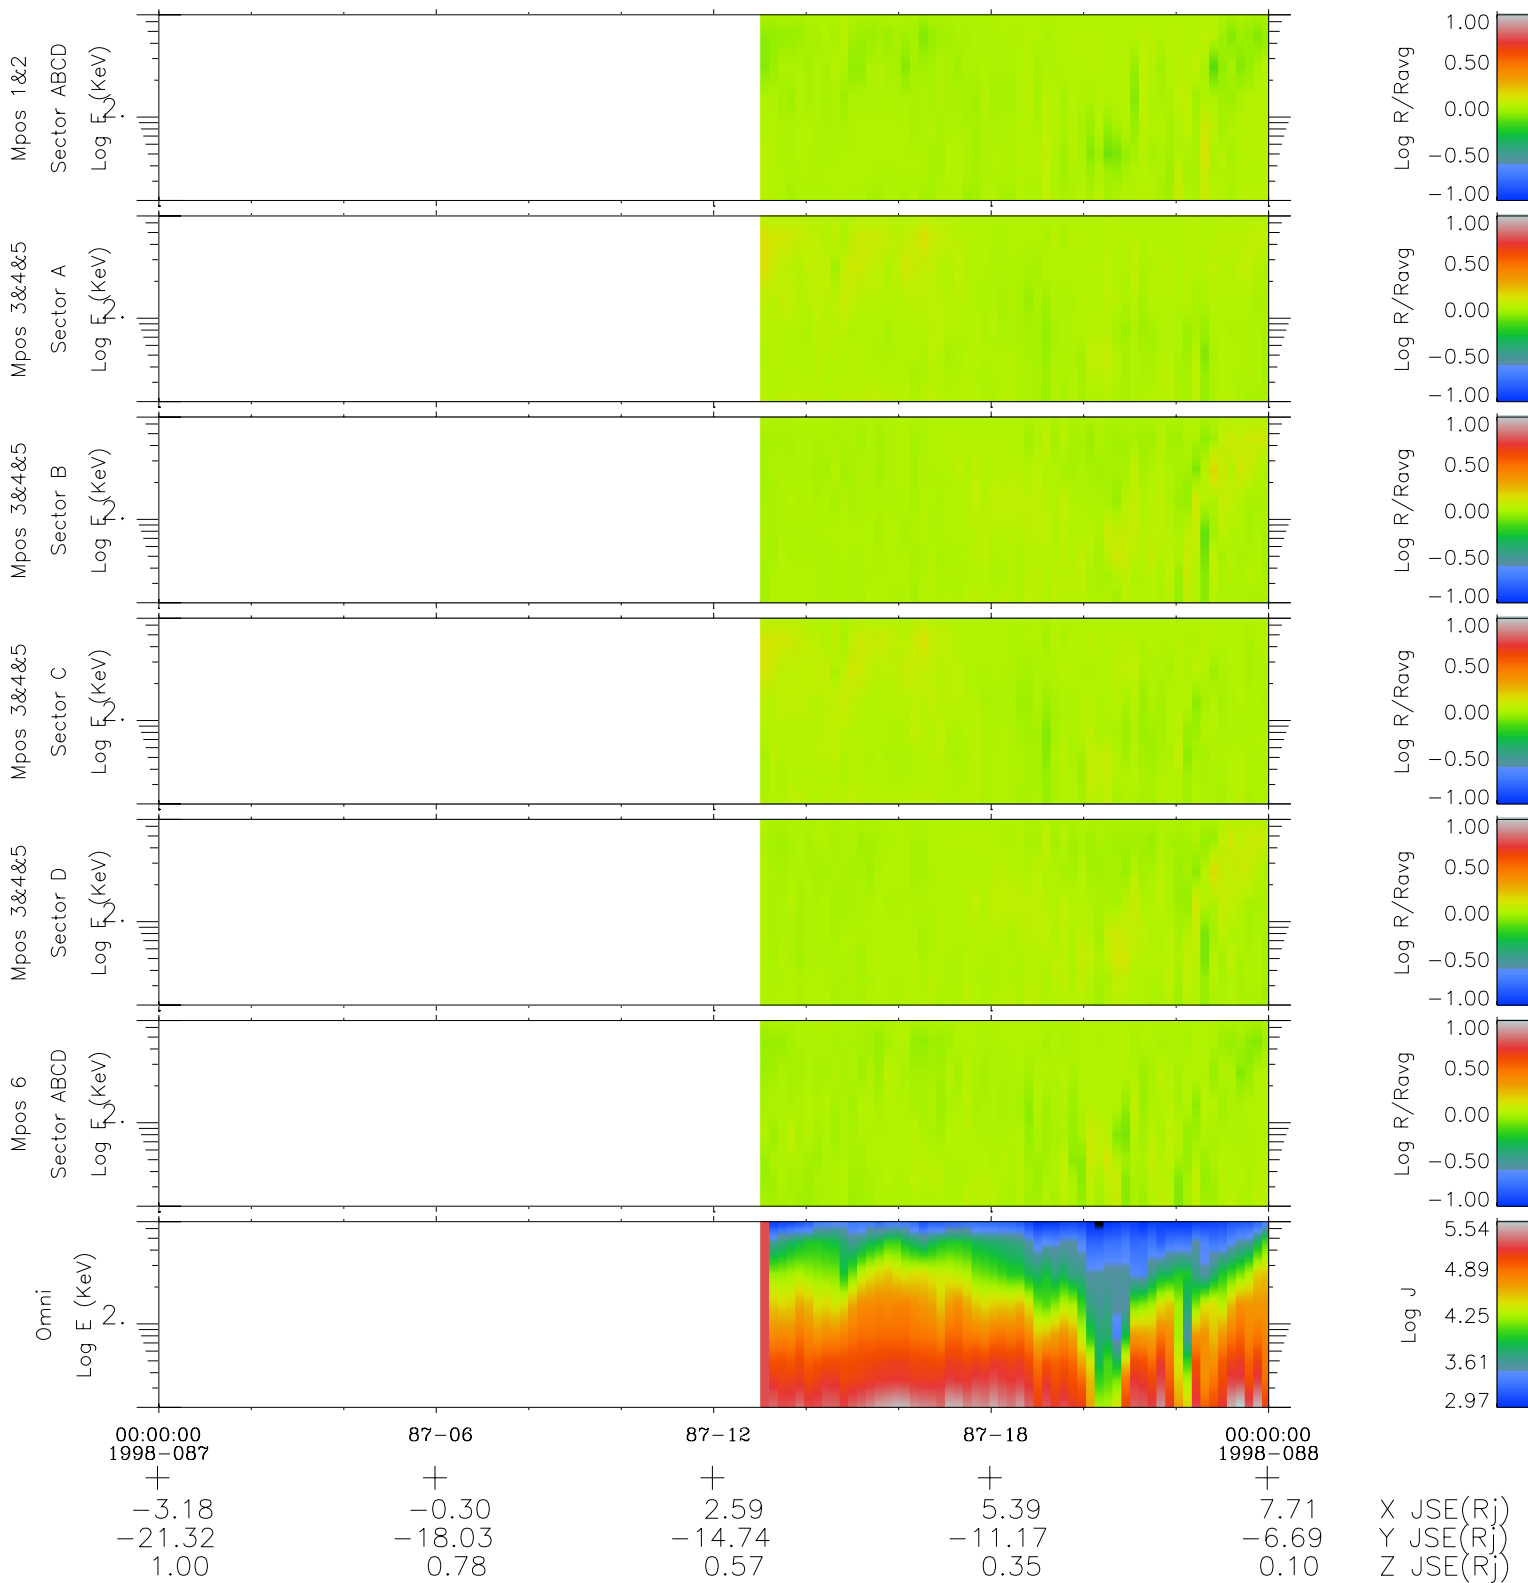

Galileo EPD Real Time R6 Electrons Spectra 98087

Software Version: RTSPEC_R6 V 1.20
 Data Production: 06-03-00
 Plot Production: Sun Sep 16 09:21:38 2001
 Color File: wondr3
 Geofactor File: 1.1

- ◇ = Jupiter look direction
- = Corotation look direction