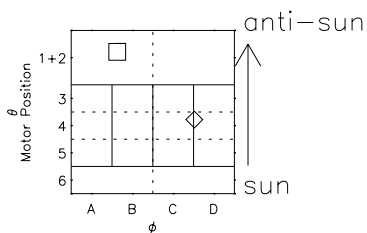

Galileo EPD Real Time R6 Electrons Spectra 98087

Software Version: RTSPEC_R6 V 1.20
 Data Production: 06-03-00
 Plot Production: Sun Sep 16 09:21:38 2001
 Color File: wondr3
 Geofactor File: 1.1

- ◇ = Jupiter look direction
- = Corotation look direction