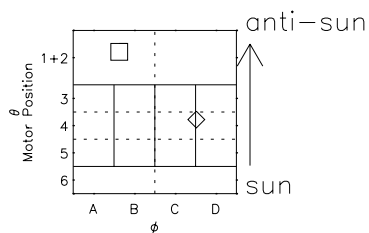

Galileo EPD Real Time R6 Ions Spectra 98087

Software Version: RTSPEC_R6 V 1.20
 Data Production: 06-03-00
 Plot Production: Sun Sep 16 09:21:33 2001
 Color File: wondr3
 Geofactor File: 1.1

◇ = Jupiter look direction
 □ = Corotation look direction