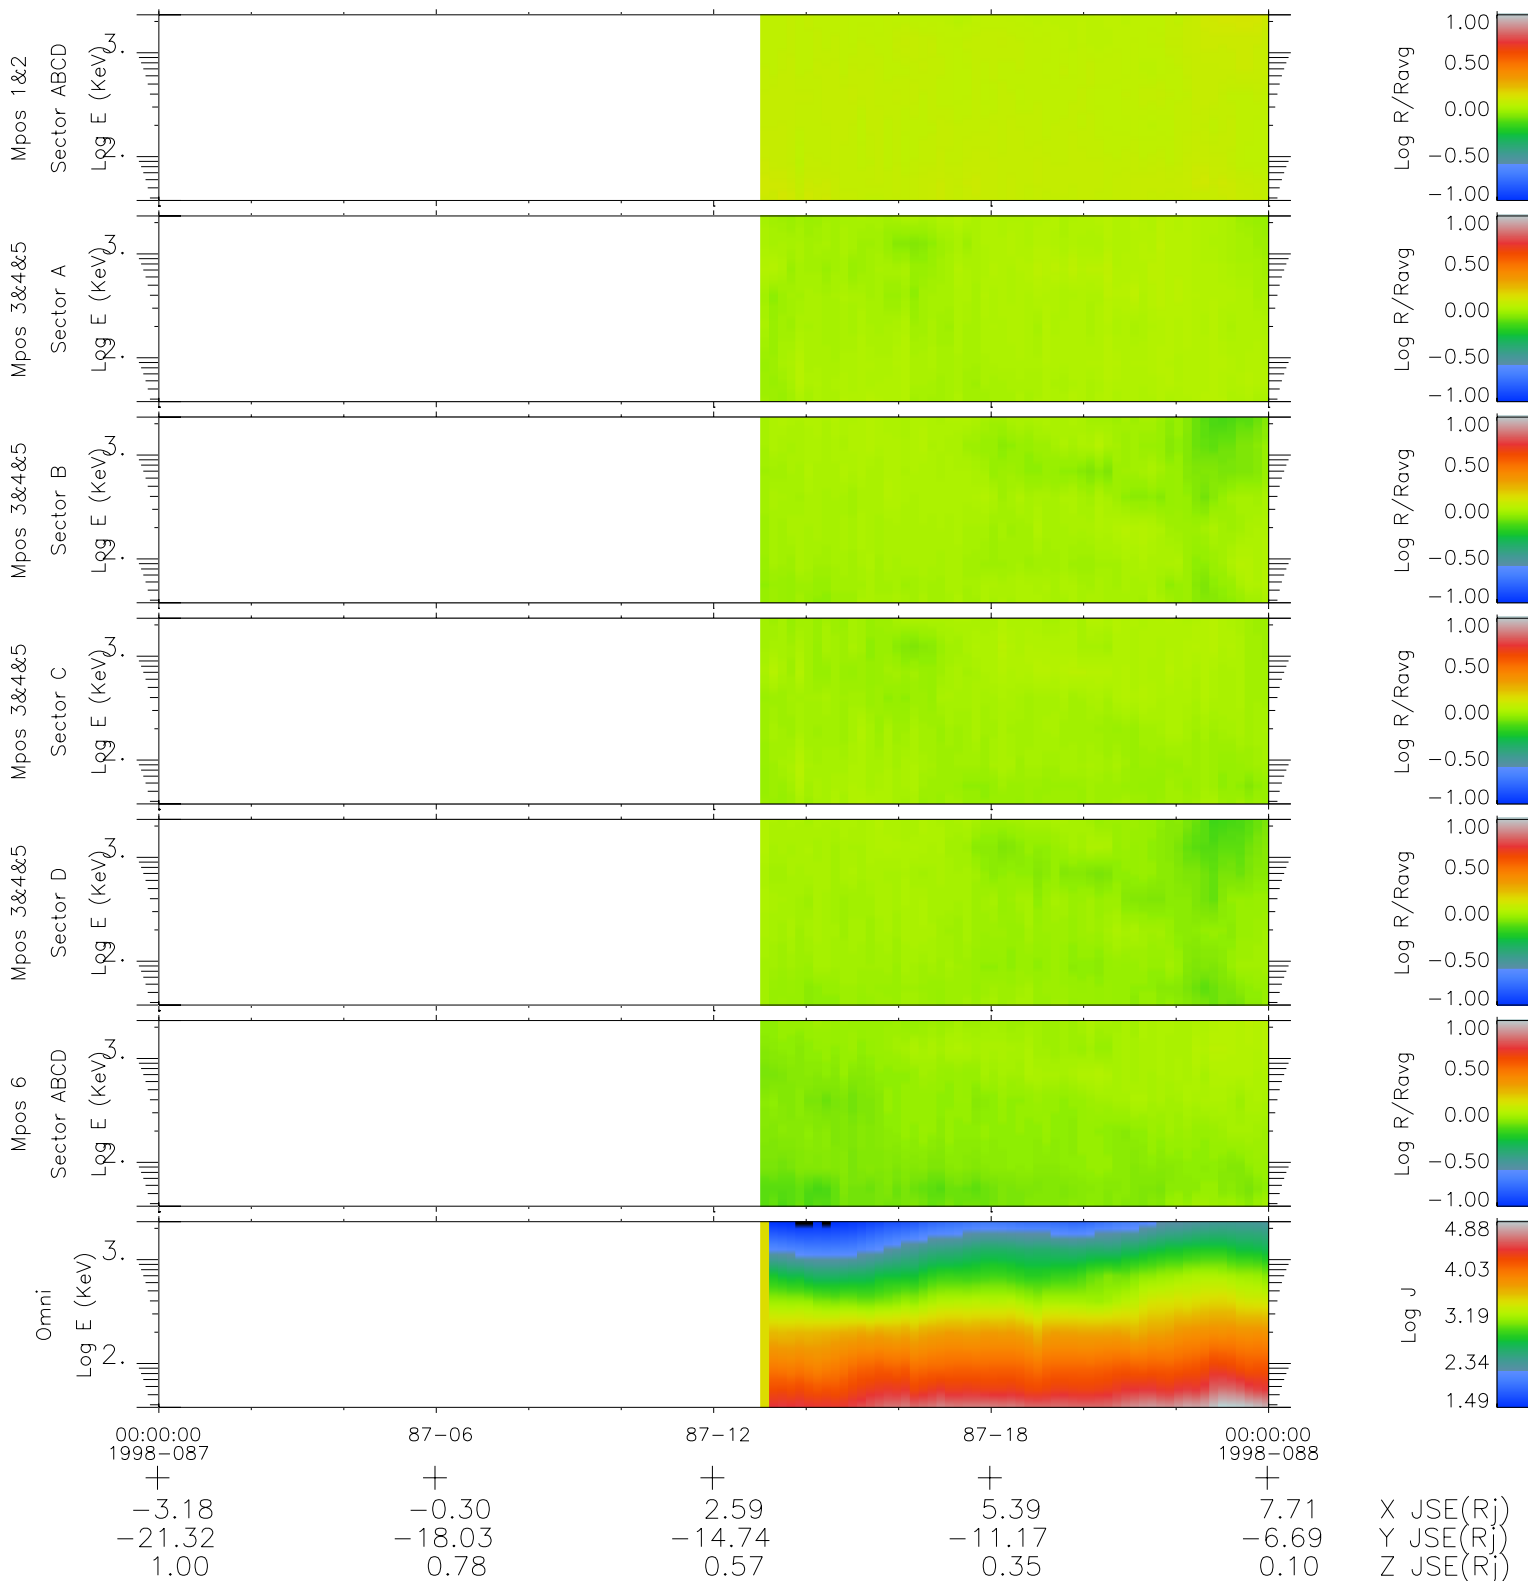

Galileo EPD Real Time R6 Ions Spectra 98087

Software Version: RTSPEC_R6 V 1.20
 Data Production: 06-03-00
 Plot Production: Sun Sep 16 09:21:33 2001
 Color File: wondr3
 Geofactor File: 1.1

◇ = Jupiter look direction
 □ = Corotation look direction