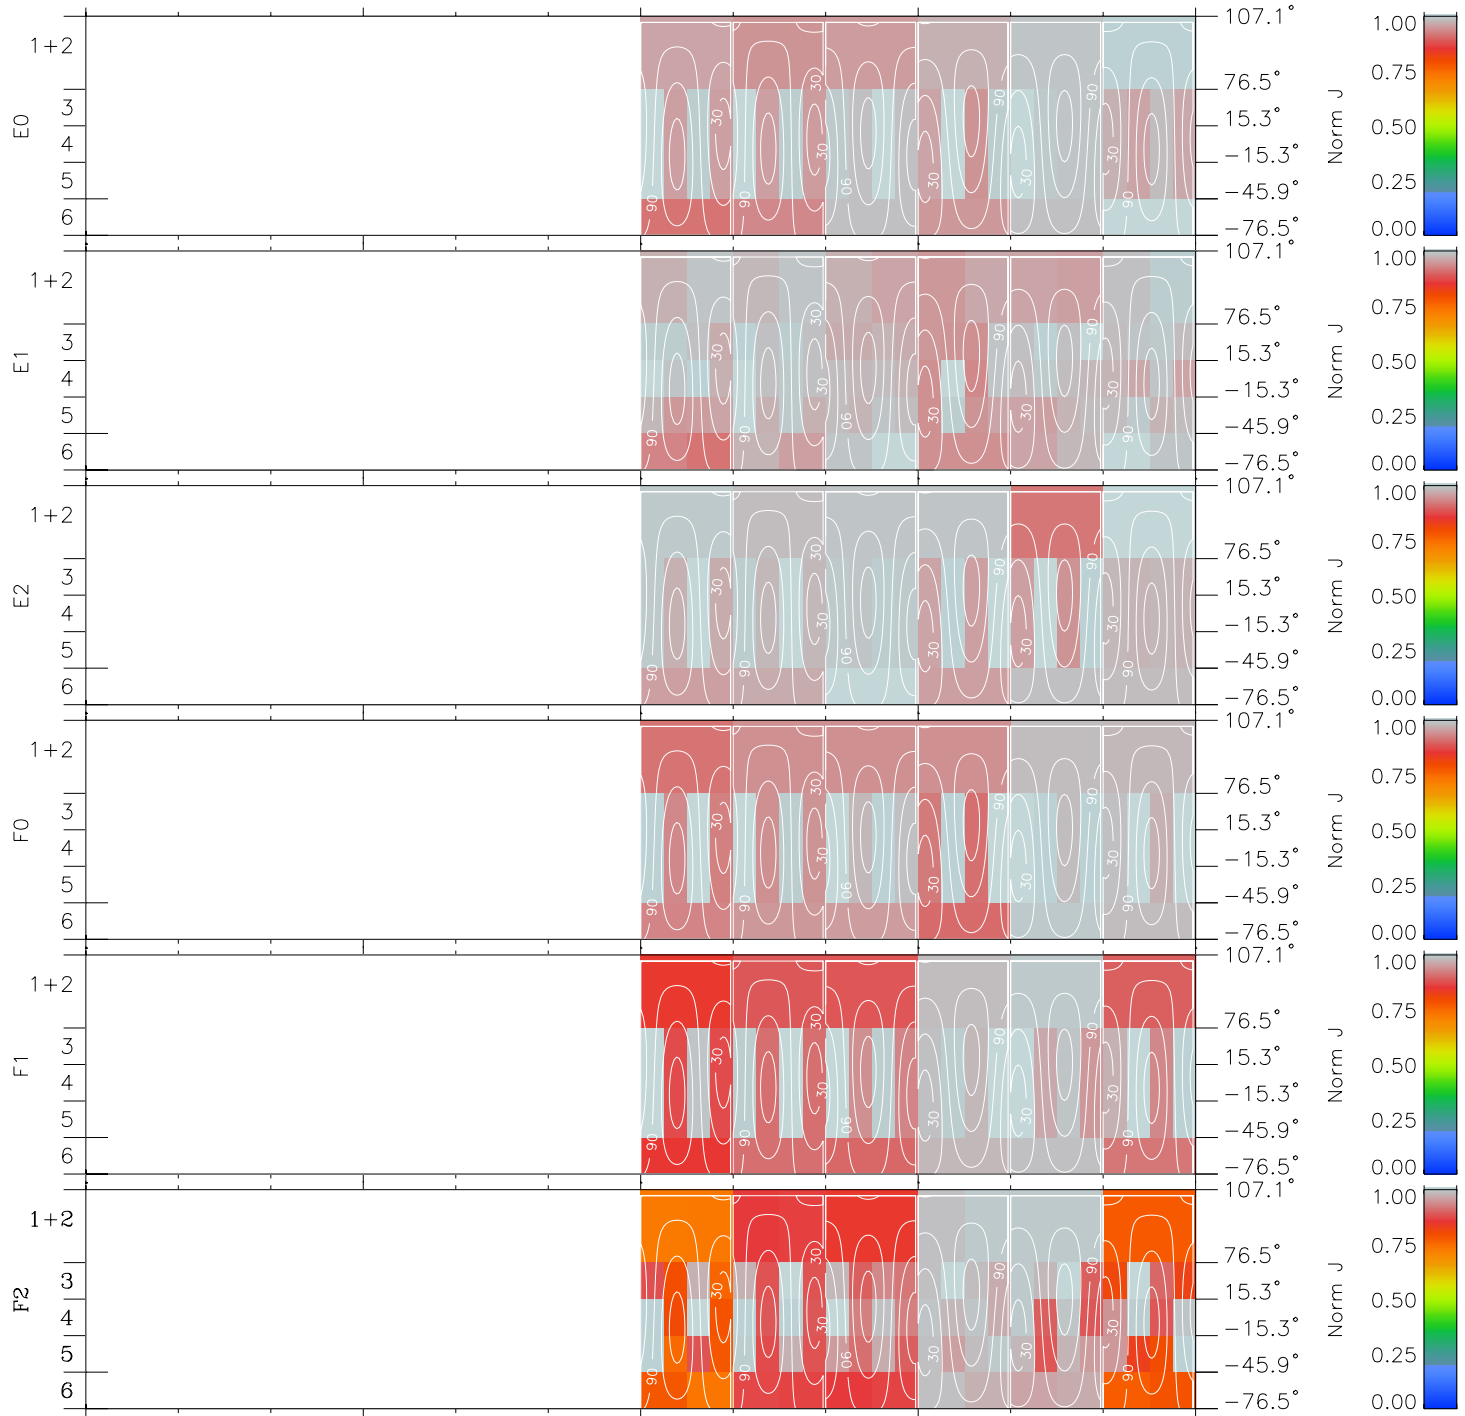

Galileo EPD Real Time All-Sky Anisotropies 98087

Software Version: RTSKY_NORM V 1.20
 Data Production: 06-03-00
 Plot Production: Sun Sep 16 09:22:07 2001
 Color File: wondr3
 Geofactor File: 1.1

00:00:00 1998-087	87-06	87-12	87-18	00:00:00 1998-088	X JSE(R _j)
+3.18	+0.30	+2.59	+5.39	+7.71	Y JSE(R _j)
-21.32	-18.03	-14.74	-11.17	-6.69	Z JSE(R _j)
1.00	0.78	0.57	0.35	0.10	

- ◇ = Jupiter look direction
- = Corotation look direction