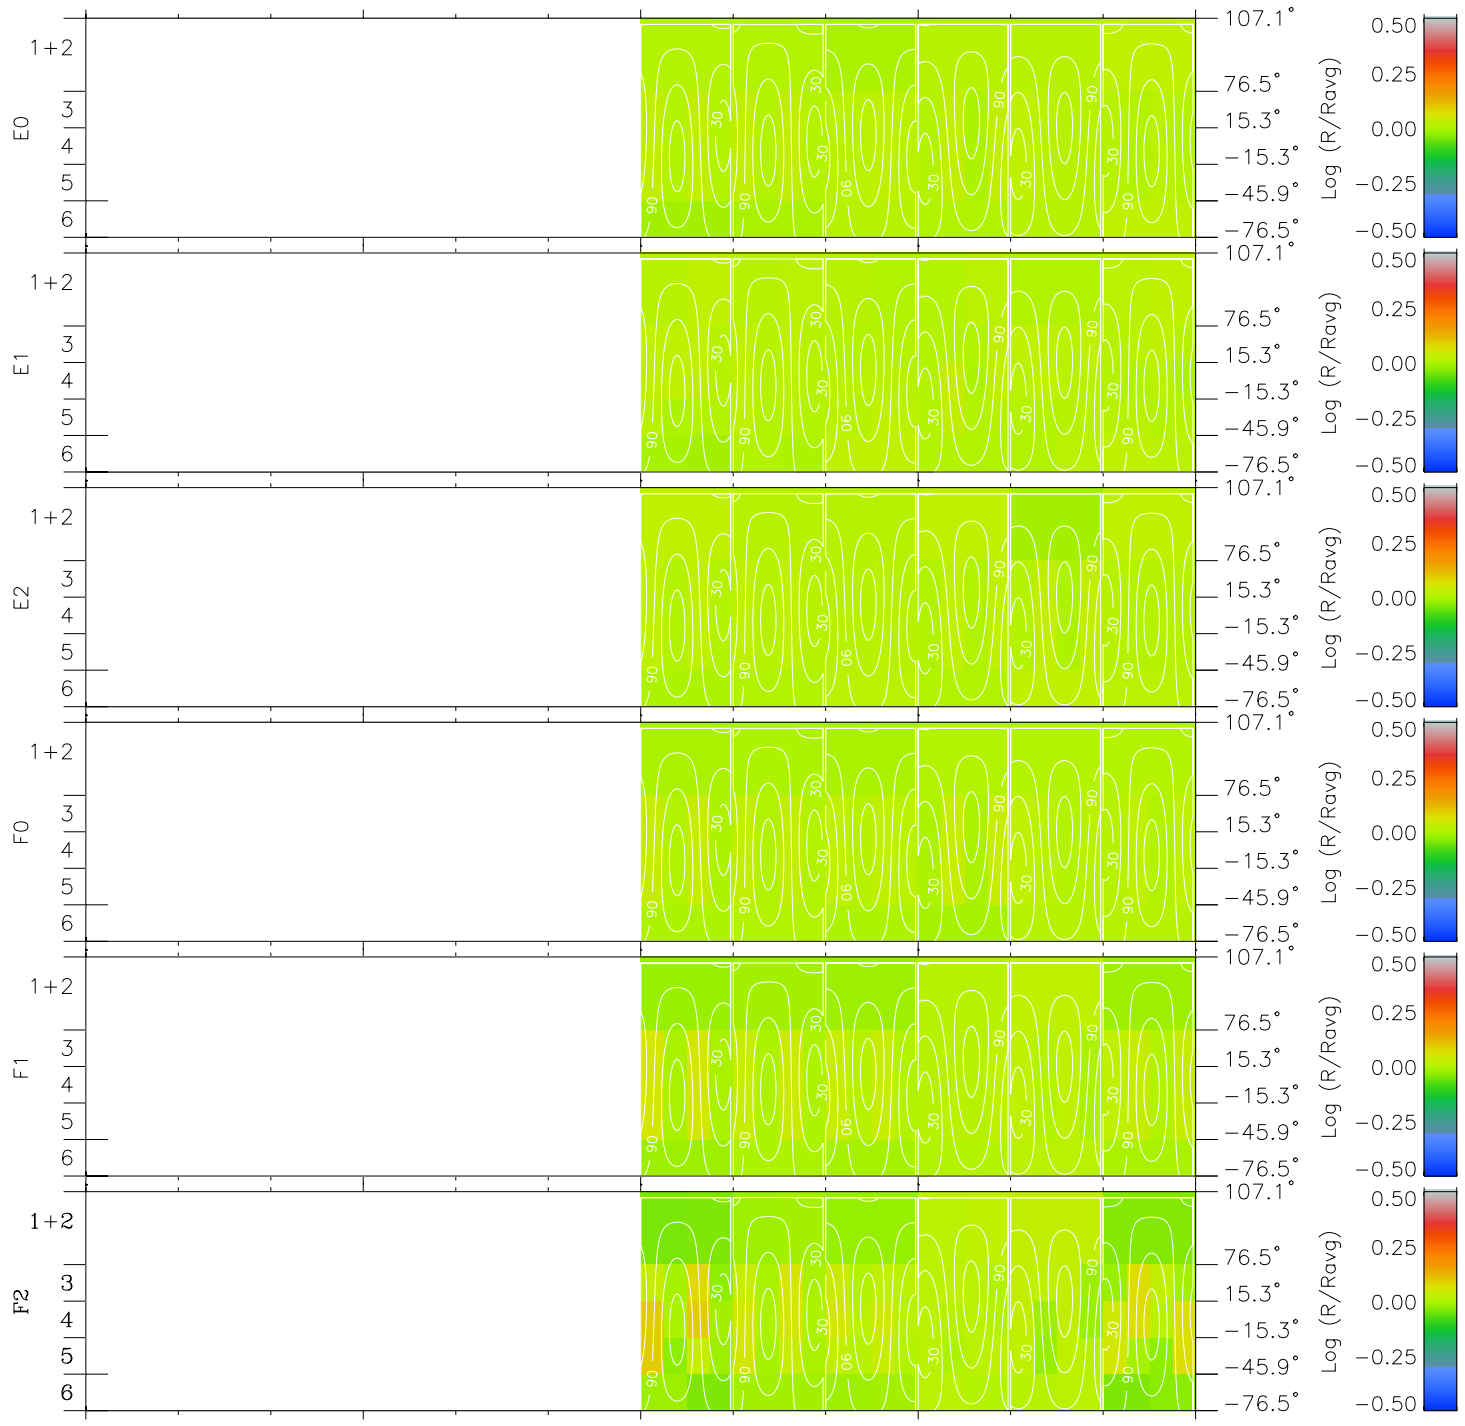

# Galileo EPD Real Time All-Sky Anisotropies 98087

Software Version: RTSKY\_MEAN V 1.20  
 Data Production: 06-03-00  
 Plot Production: Sun Sep 16 09:21:50 2001  
 Color File: wondr3  
 Geofactor File: 1.1

00:00:00 1998-087	87-06	87-12	87-18	00:00:00 1998-088	
+	+	+	+	+	
-3.18	-0.30	2.59	5.39	7.71	X JSE(R <sub>j</sub> )
-21.32	-18.03	-14.74	-11.17	-6.69	Y JSE(R <sub>j</sub> )
1.00	0.78	0.57	0.35	0.10	Z JSE(R <sub>j</sub> )

- ◇ = Jupiter look direction
- = Corotation look direction