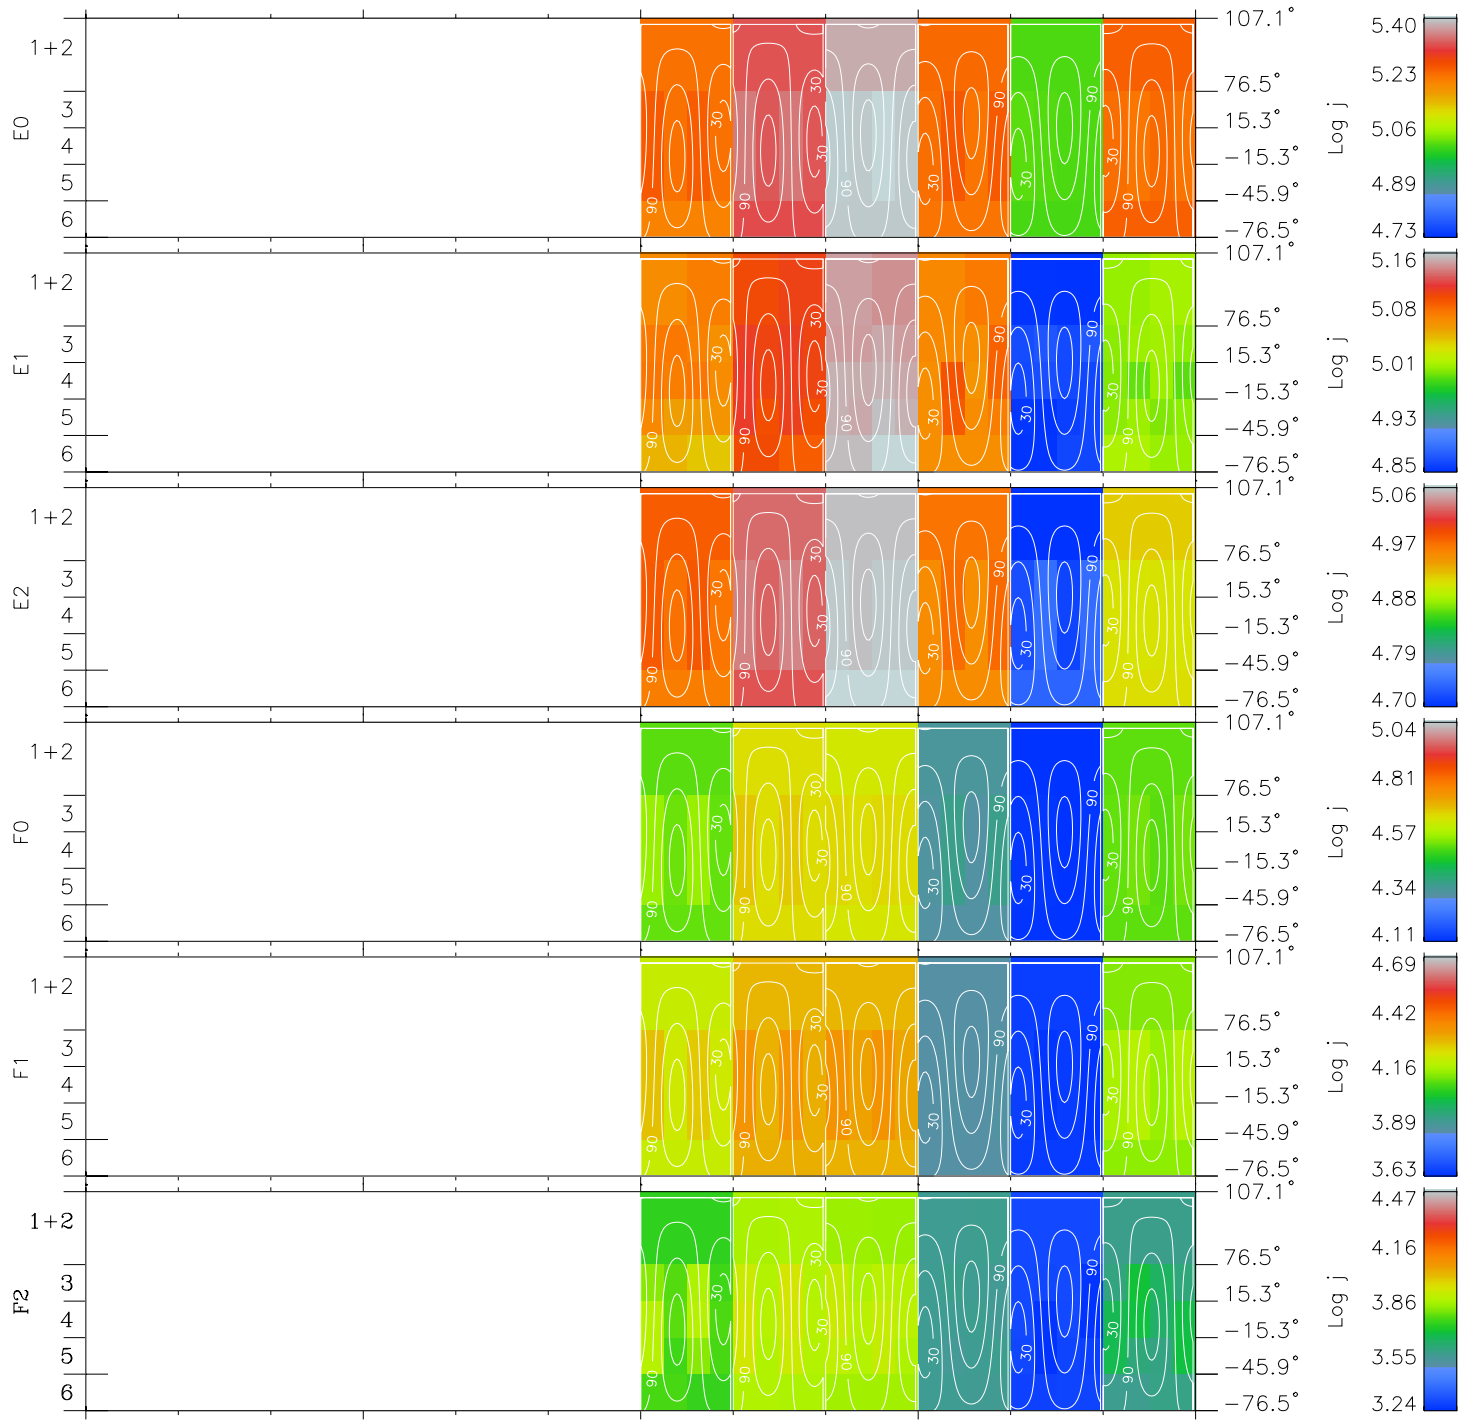

# Galileo EPD Real Time All-Sky Anisotropies 98087

Software Version: RTSKY\_FLUX V 1.20  
Data Production: 06-03-00  
Plot Production: Sun Sep 16 09:21:59 2001  
Color File: wondr3  
Geofactor File: 1.1

00:00:00 1998-087	87-06	87-12	87-18	00:00:00 1998-088	
+	+	+	+	+	X JSE(R <sub>j</sub> )
-3.18	-0.30	2.59	5.39	7.71	Y JSE(R <sub>j</sub> )
-21.32	-18.03	-14.74	-11.17	-6.69	Z JSE(R <sub>j</sub> )
1.00	0.78	0.57	0.35	0.10	

- ◇ = Jupiter look direction
- = Corotation look direction