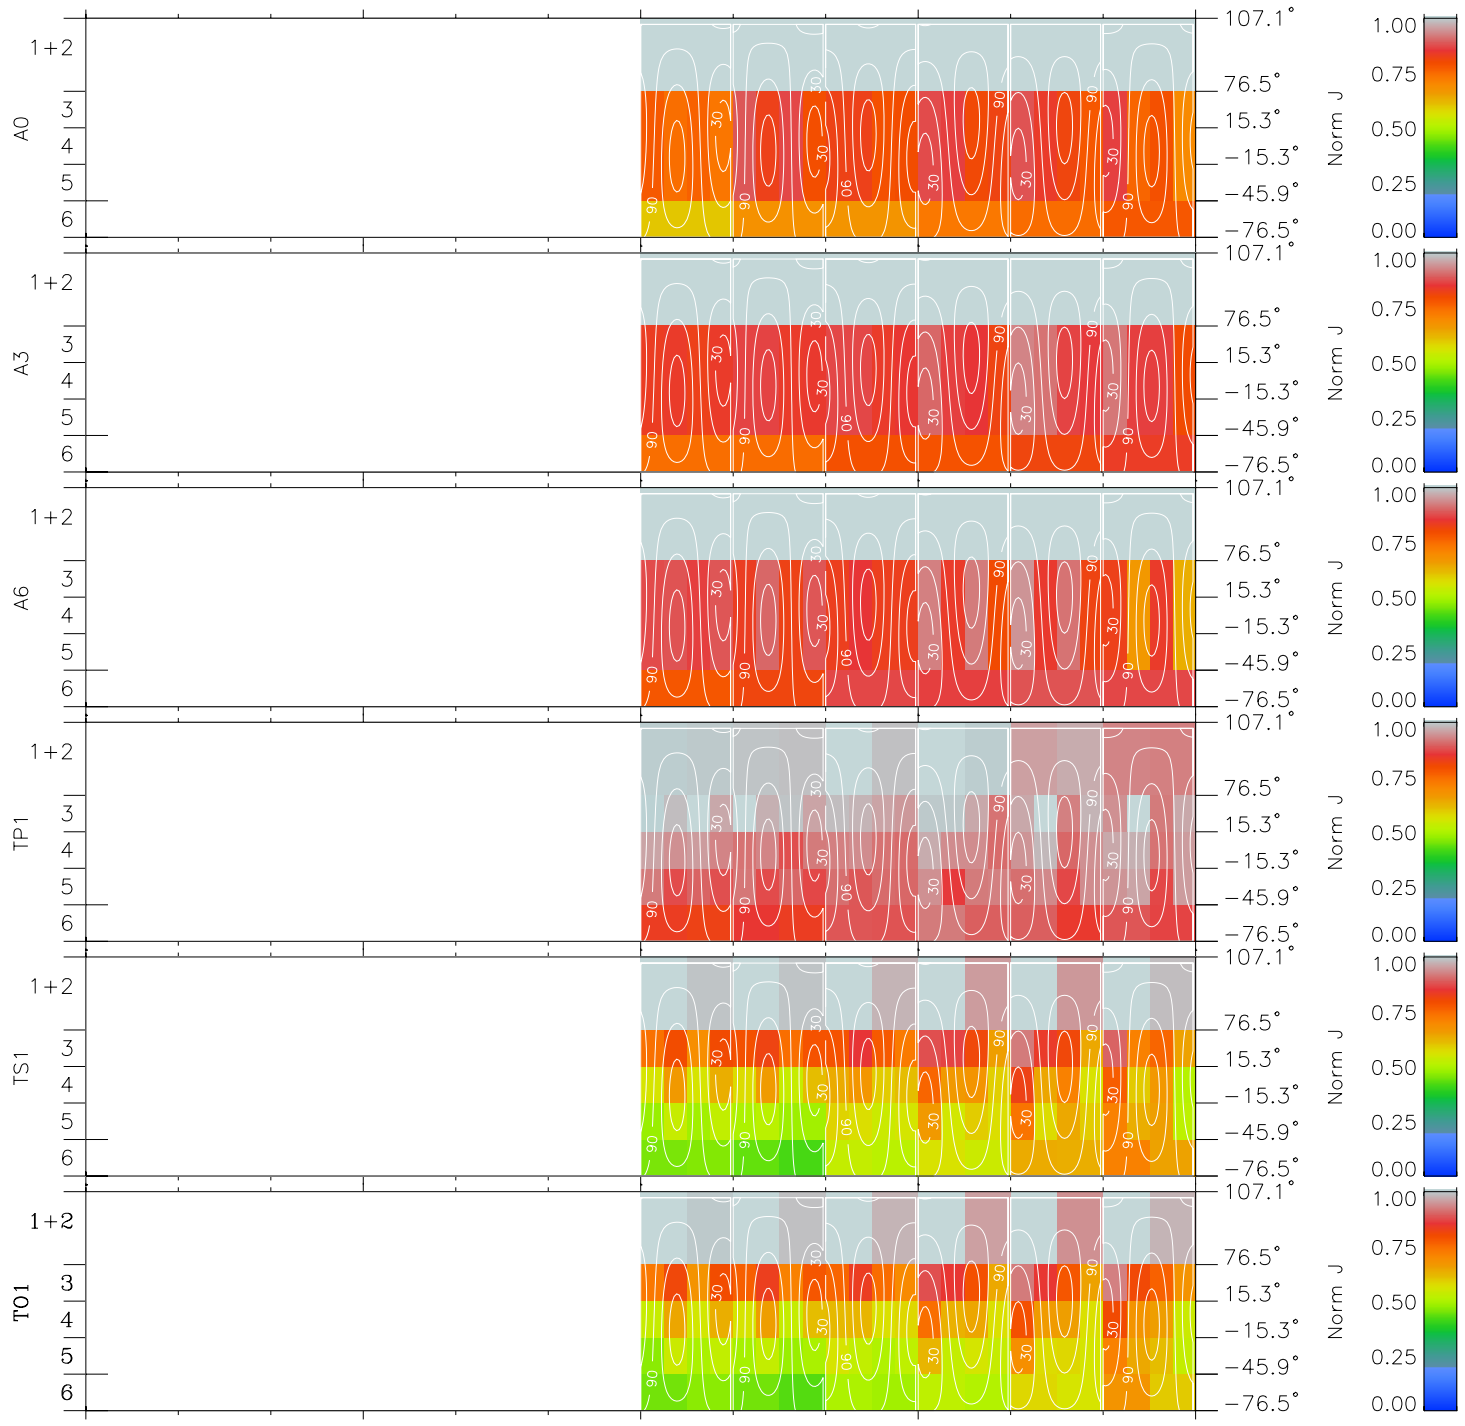

Galileo EPD Real Time All-Sky Anisotropies 98087

Software Version: RTSKY_NORM V 1.20
 Data Production: 06-03-00
 Plot Production: Sun Sep 16 09:22:03 2001
 Color File: wondr3
 Geofactor File: 1.1

00:00:00 1998-087	87-06	87-12	87-18	00:00:00 1998-088	
+3.18	+0.30	+2.59	+5.39	+7.71	X JSE(R _J)
-21.32	-18.03	-14.74	-11.17	-6.69	Y JSE(R _J)
1.00	0.78	0.57	0.35	0.10	Z JSE(R _J)

- ◇ = Jupiter look direction
- = Corotation look direction