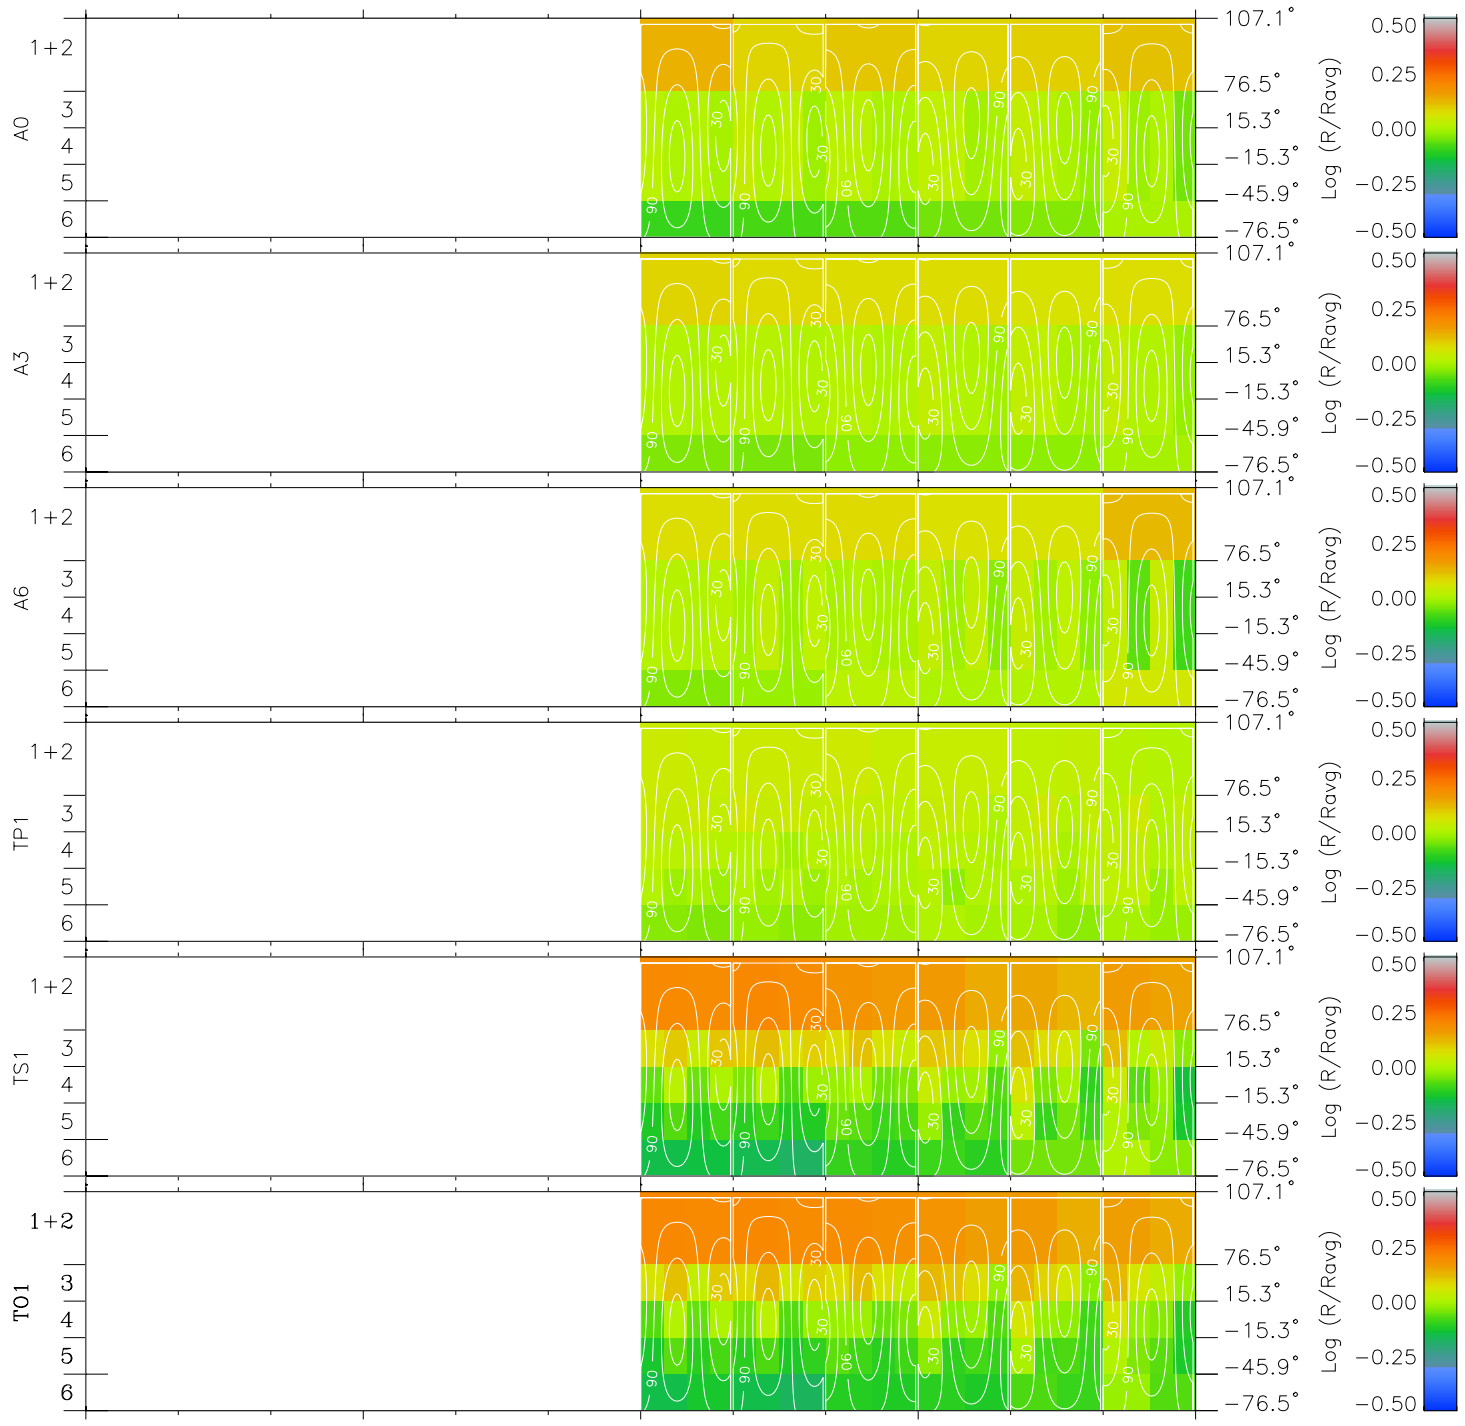

Galileo EPD Real Time All-Sky Anisotropies 98087

Software Version: RTSKY_MEAN V 1.20
 Data Production: 06-03-00
 Plot Production: Sun Sep 16 09:21:47 2001
 Color File: wondr3
 Geofactor File: 1.1

00:00:00 1998-087	87-06	87-12	87-18	00:00:00 1998-088	
+	+	+	+	+	X JSE(R _j)
-3.18	-0.30	2.59	5.39	7.71	Y JSE(R _j)
-21.32	-18.03	-14.74	-11.17	-6.69	Z JSE(R _j)
1.00	0.78	0.57	0.35	0.10	

- ◇ = Jupiter look direction
- = Corotation look direction