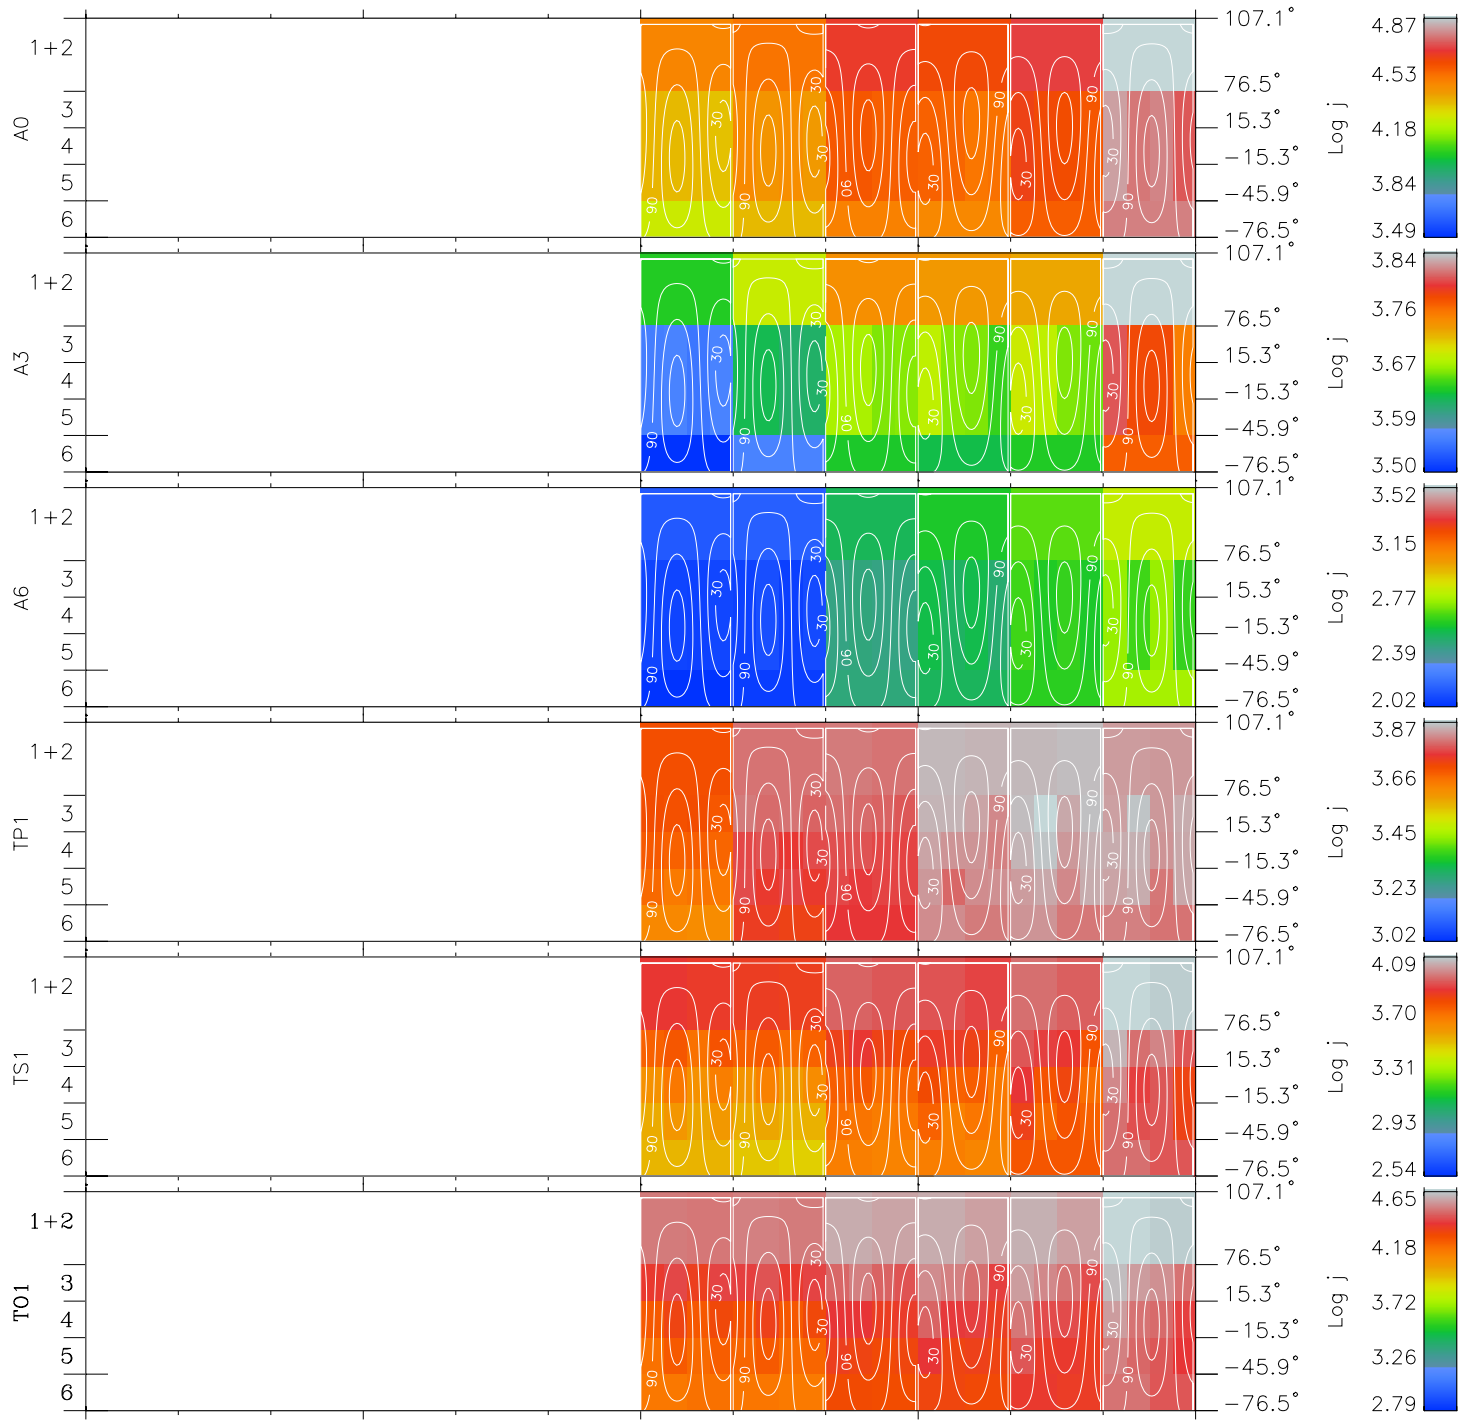

# Galileo EPD Real Time All-Sky Anisotropies 98087

Software Version: RTSKY\_FLUX V 1.20  
 Data Production: 06-03-00  
 Plot Production: Sun Sep 16 09:21:55 2001  
 Color File: wondr3  
 Geofactor File: 1.1

00:00:00 1998-087	87-06	87-12	87-18	00:00:00 1998-088	
+	+	+	+	+	X JSE(R <sub>j</sub> )
-3.18	-0.30	2.59	5.39	7.71	Y JSE(R <sub>j</sub> )
-21.32	-18.03	-14.74	-11.17	-6.69	Z JSE(R <sub>j</sub> )
1.00	0.78	0.57	0.35	0.10	

- ◇ = Jupiter look direction
- = Corotation look direction