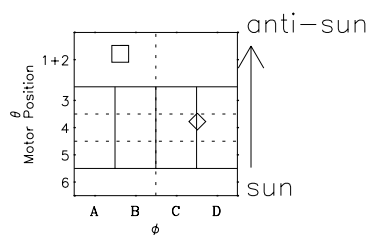

# Galileo EPD Real-Time Omni 98087

Software Version: RTLINE\_OMNI V 1.20  
Data Production: 06-03-00  
Plot Production: Sun Sep 16 09:22:52 2001

- ◇ = Jupiter look direction
- = Corotation look direction