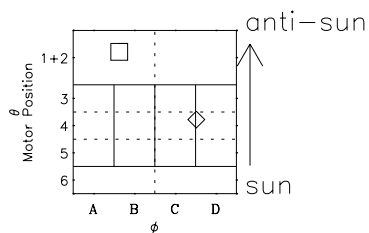

# Galileo EPD Real-Time Omni 98087

Software Version: RTLINE\_OMNI V 1.20  
Data Production: 06-03-00  
Plot Production: Sun Sep 16 09:22:52 2001

◇ = Jupiter look direction  
□ = Corotation look direction