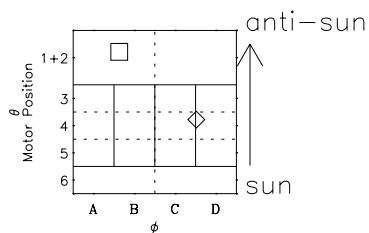

Galileo EPD Real-Time Omni 98087

Software Version: RTLINE_OMNI V 1.20
Data Production: 06-03-00
Plot Production: Sun Sep 16 09:22:51 2001

- ◇ = Jupiter look direction
- = Corotation look direction