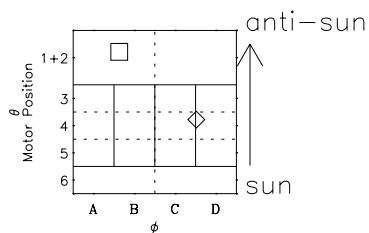

# Galileo EPD Real-Time Omni 98087

Software Version: RTLINE\_OMNI V 1.20  
Data Production: 06-03-00  
Plot Production: Sun Sep 16 09:22:51 2001

- ◇ = Jupiter look direction
- = Corotation look direction