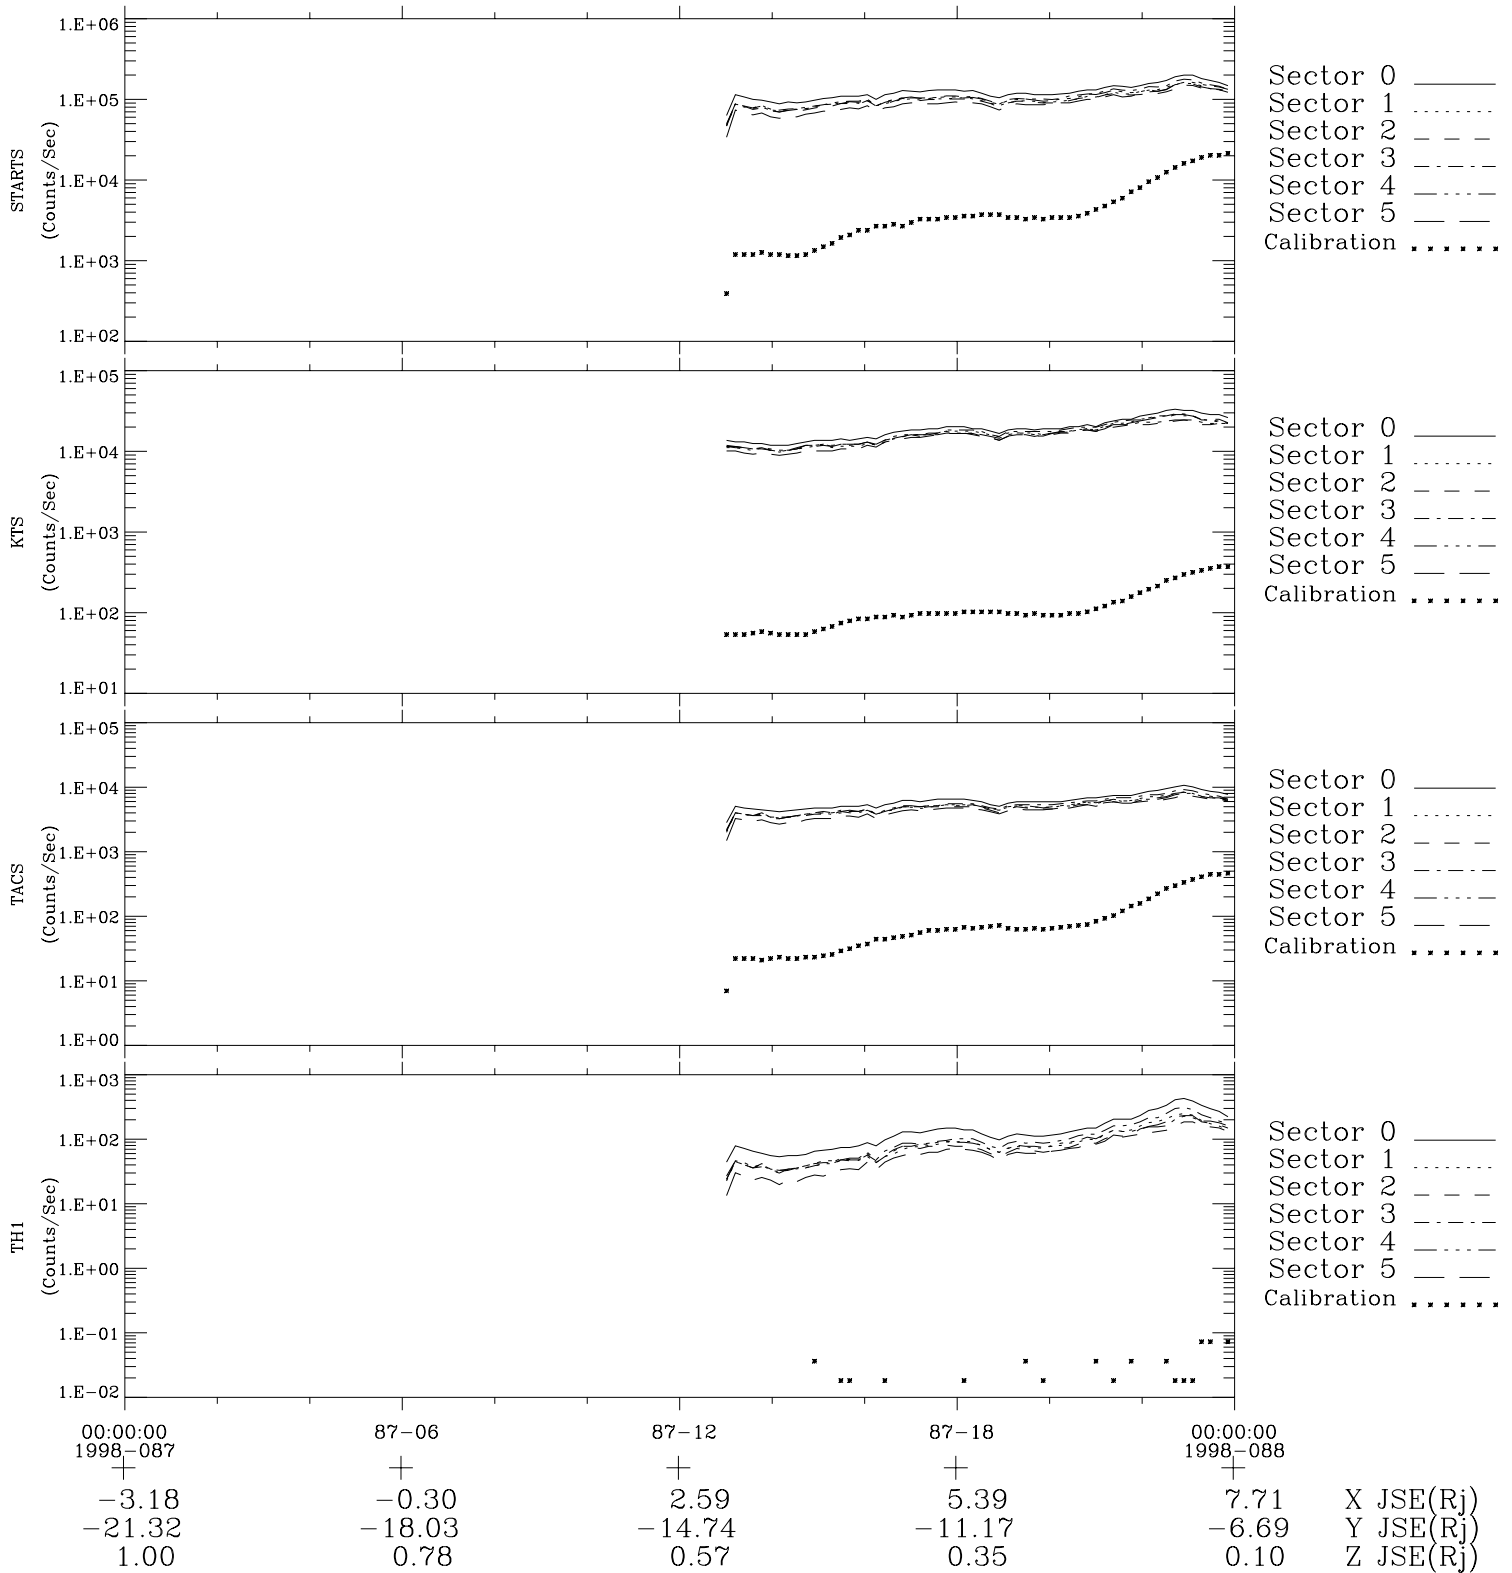

Galileo EPD Real-Time Six-Sector 98087

Software Version: RTLINE_R6 V 1.20
Data Production: 06-03-00
Plot Production: Sun Sep 16 09:22:58 2001

◇ = Jupiter look direction
□ = Corotation look direction