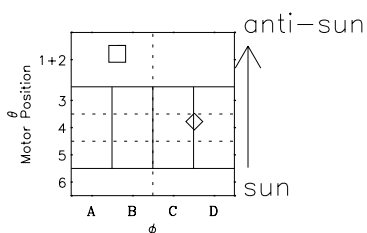

Galileo EPD Real-Time Six-Sector 98087

Software Version: RTLINE_R6 V 1.20
Data Production: 06-03-00
Plot Production: Sun Sep 16 09:22:58 2001

◇ = Jupiter look direction
□ = Corotation look direction