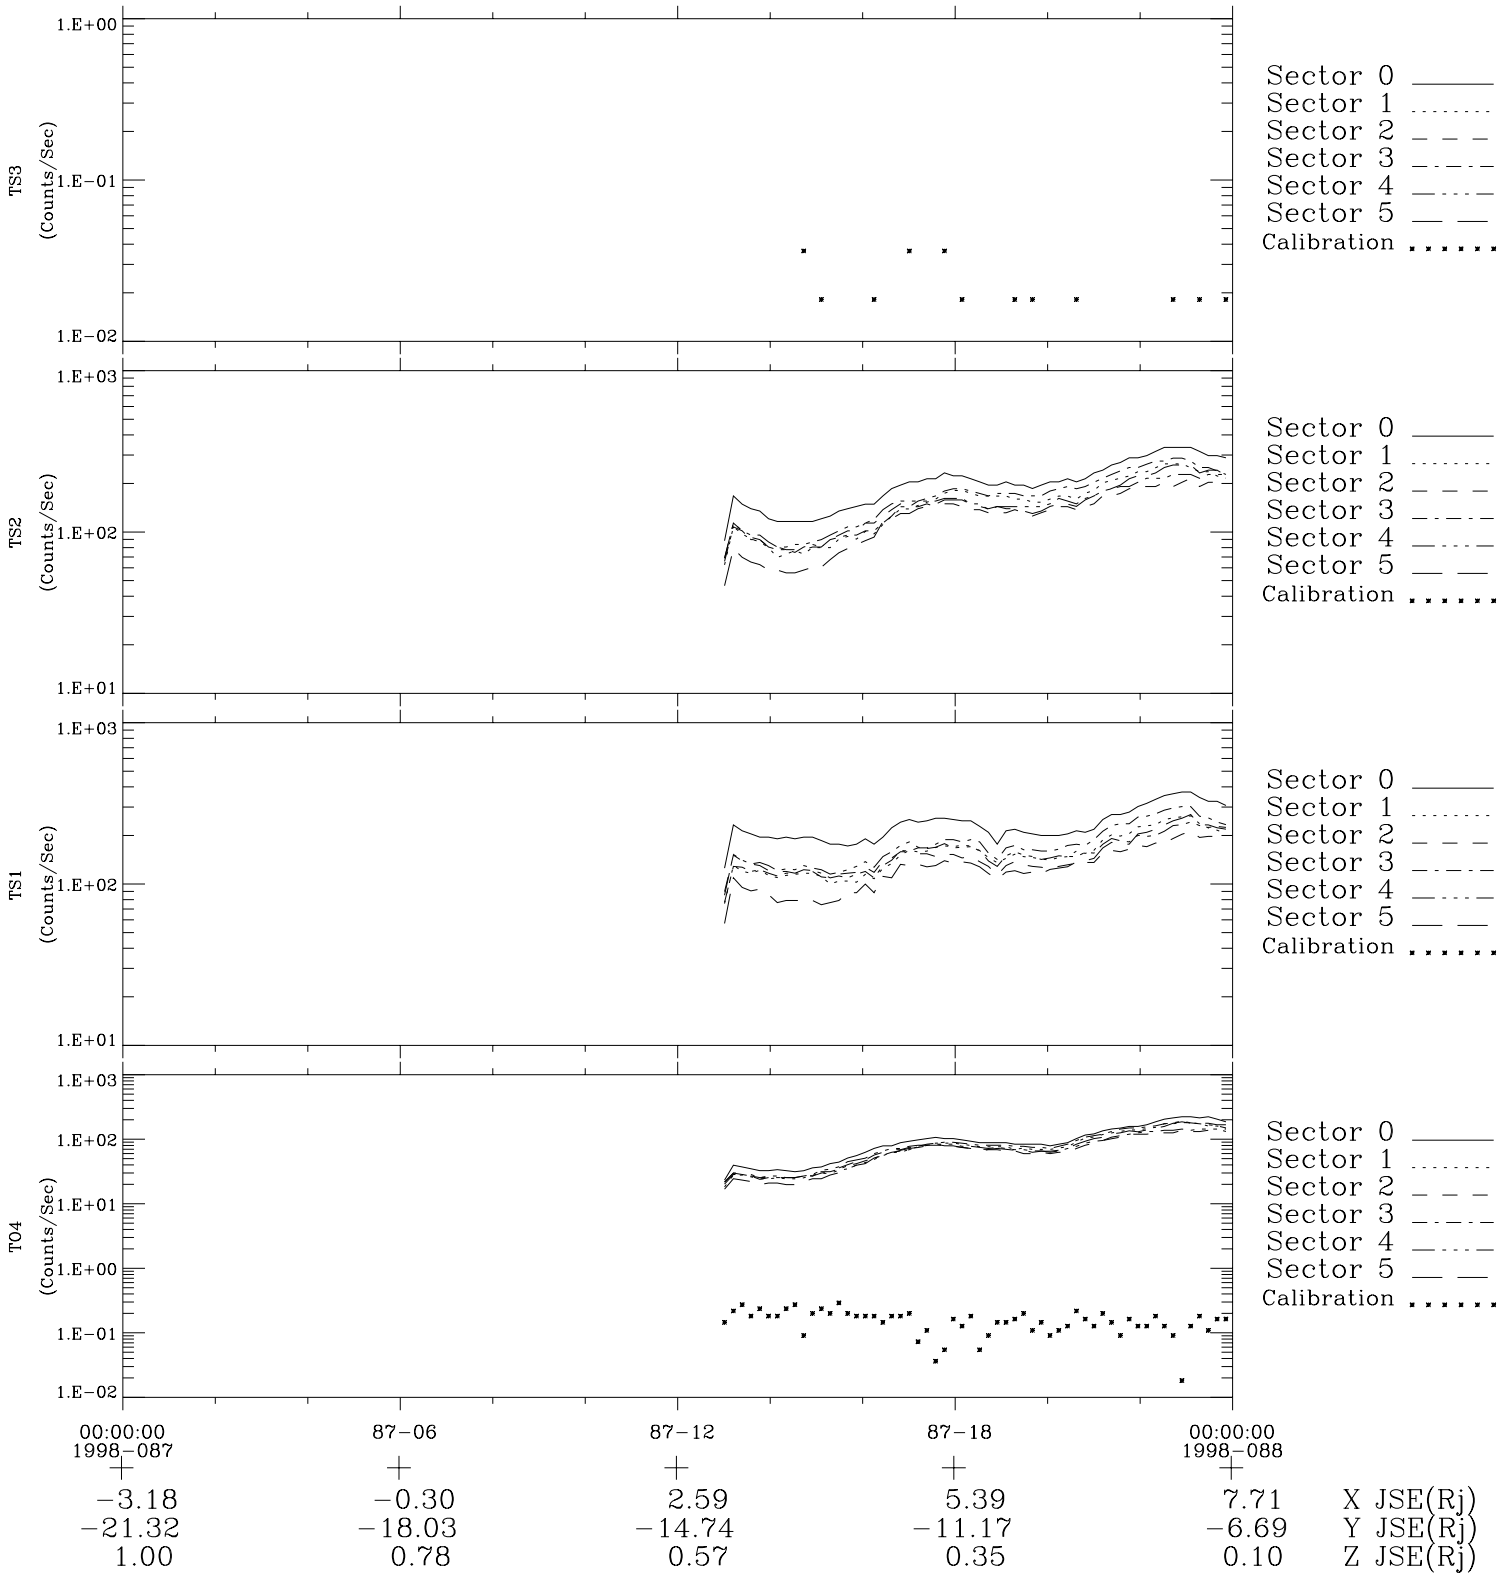

Galileo EPD Real-Time Six-Sector 98087

Software Version: RTLINE_R6 V 1.20
Data Production: 06-03-00
Plot Production: Sun Sep 16 09:22:57 2001

◇ = Jupiter look direction
□ = Corotation look direction