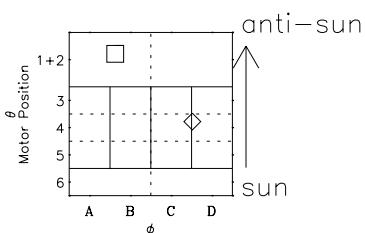

Galileo EPD Real-Time Six-Sector 98087

Software Version: RTLINE_R6 V 1.20
Data Production: 06-03-00
Plot Production: Sun Sep 16 09:22:57 2001

◇ = Jupiter look direction
□ = Corotation look direction