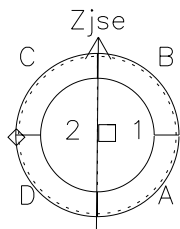

Galileo EPD Real-Time Six-Sector 98087

Software Version: RTLINE_R6 V 1.20
Data Production: 06-03-00
Plot Production: Sun Sep 16 09:22:57 2001

◇ = Jupiter look direction
□ = Corotation look direction