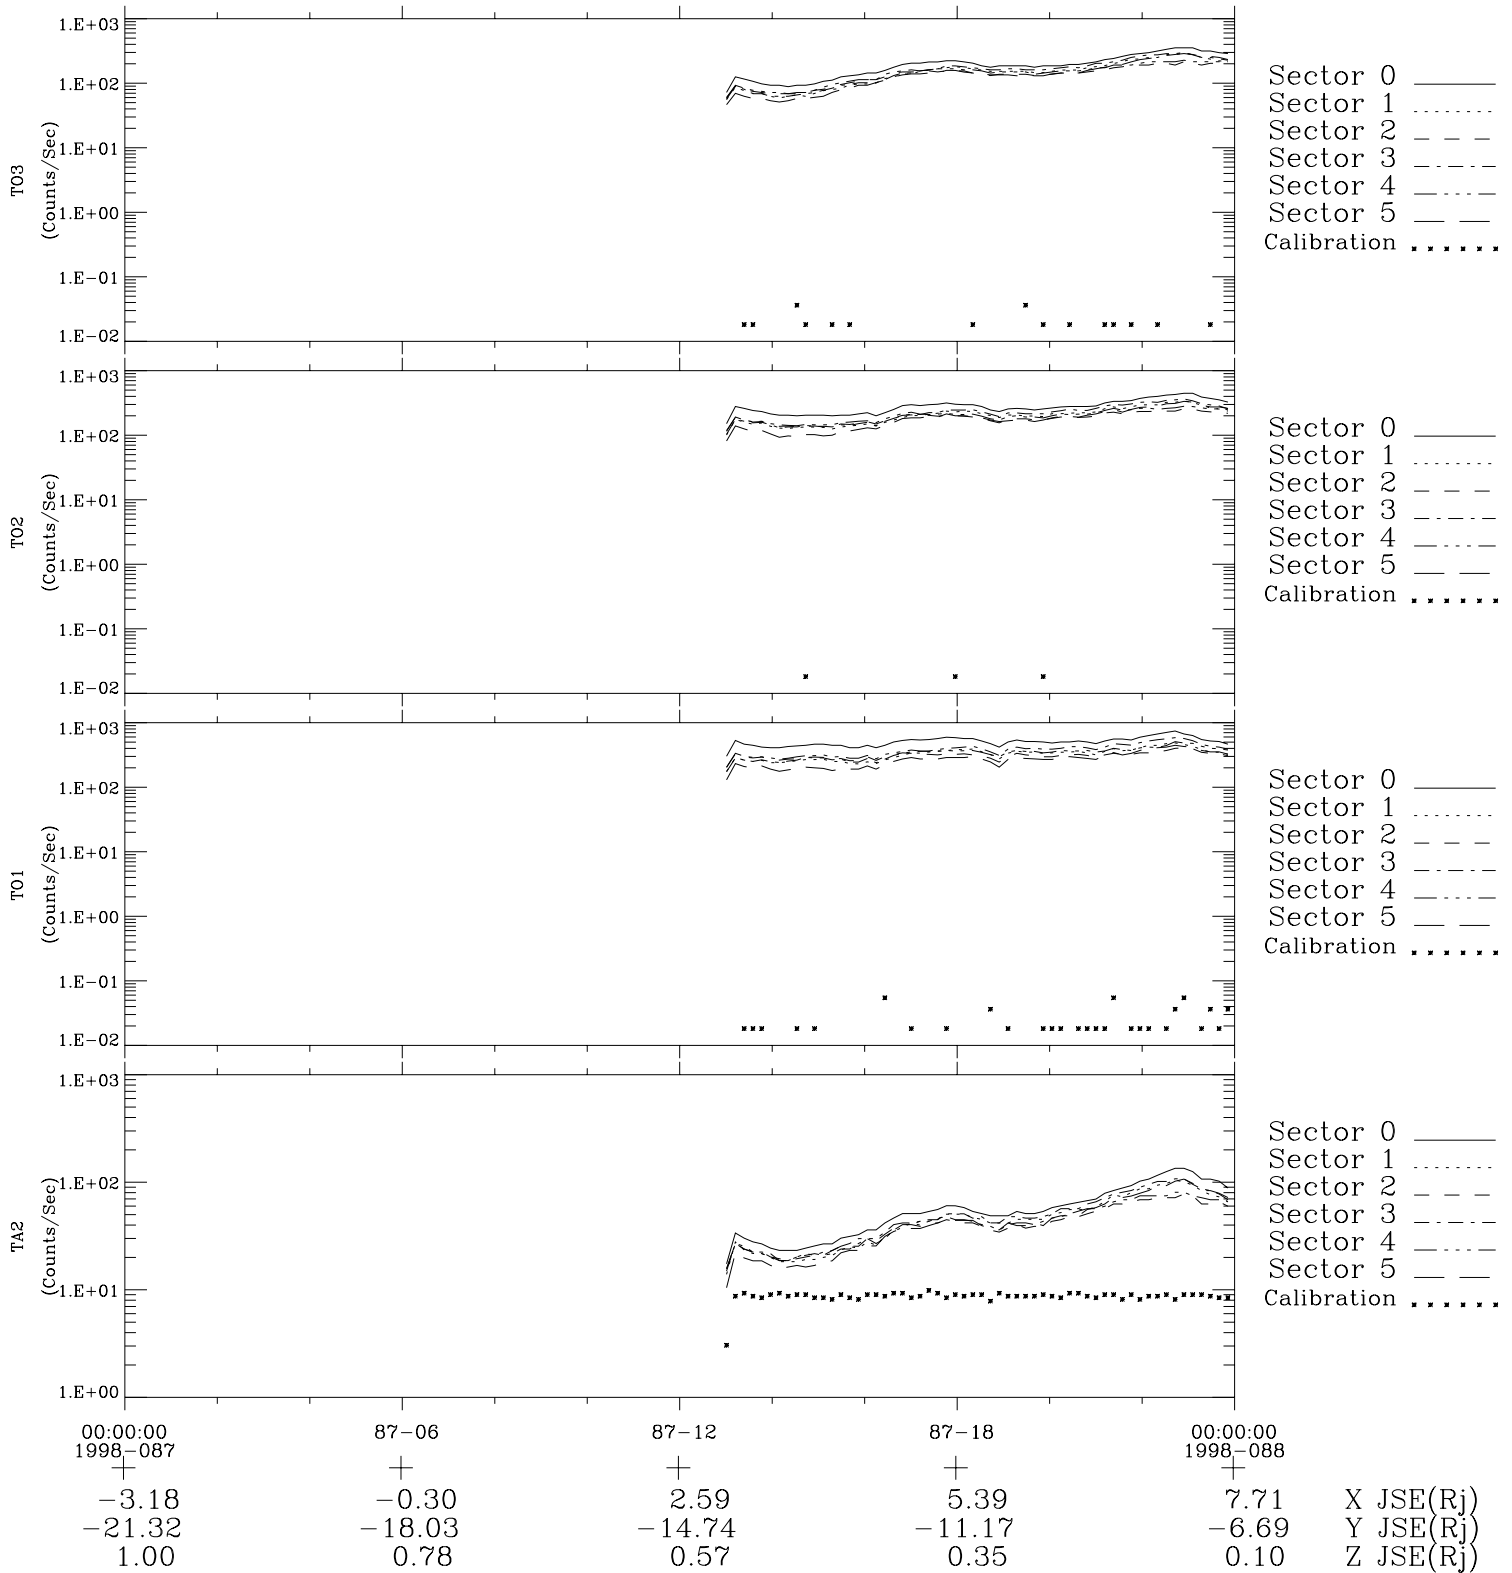

# Galileo EPD Real-Time Six-Sector 98087

Software Version: RTLINE\_R6 V 1.20  
Data Production: 06-03-00  
Plot Production: Sun Sep 16 09:22:57 2001

◇ = Jupiter look direction  
□ = Corotation look direction