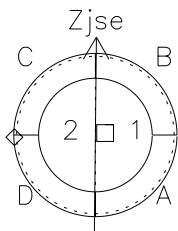

# Galileo EPD Real-Time Six-Sector 98087

Software Version: RTLINE\_R6 V 1.20  
Data Production: 06-03-00  
Plot Production: Sun Sep 16 09:22:57 2001

◇ = Jupiter look direction  
□ = Corotation look direction