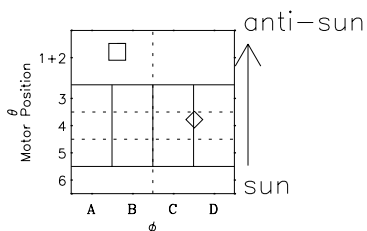

# Galileo EPD Real-Time Six-Sector 98087

Software Version: RTLINE\_R6 V 1.20  
Data Production: 06-03-00  
Plot Production: Sun Sep 16 09:22:57 2001

◇ = Jupiter look direction  
□ = Corotation look direction