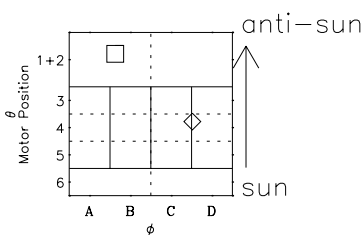

Galileo EPD Real-Time Six-Sector 98087

Software Version: RTLINE_R6 V 1.20
Data Production: 06-03-00
Plot Production: Sun Sep 16 09:22:56 2001

◇ = Jupiter look direction
□ = Corotation look direction