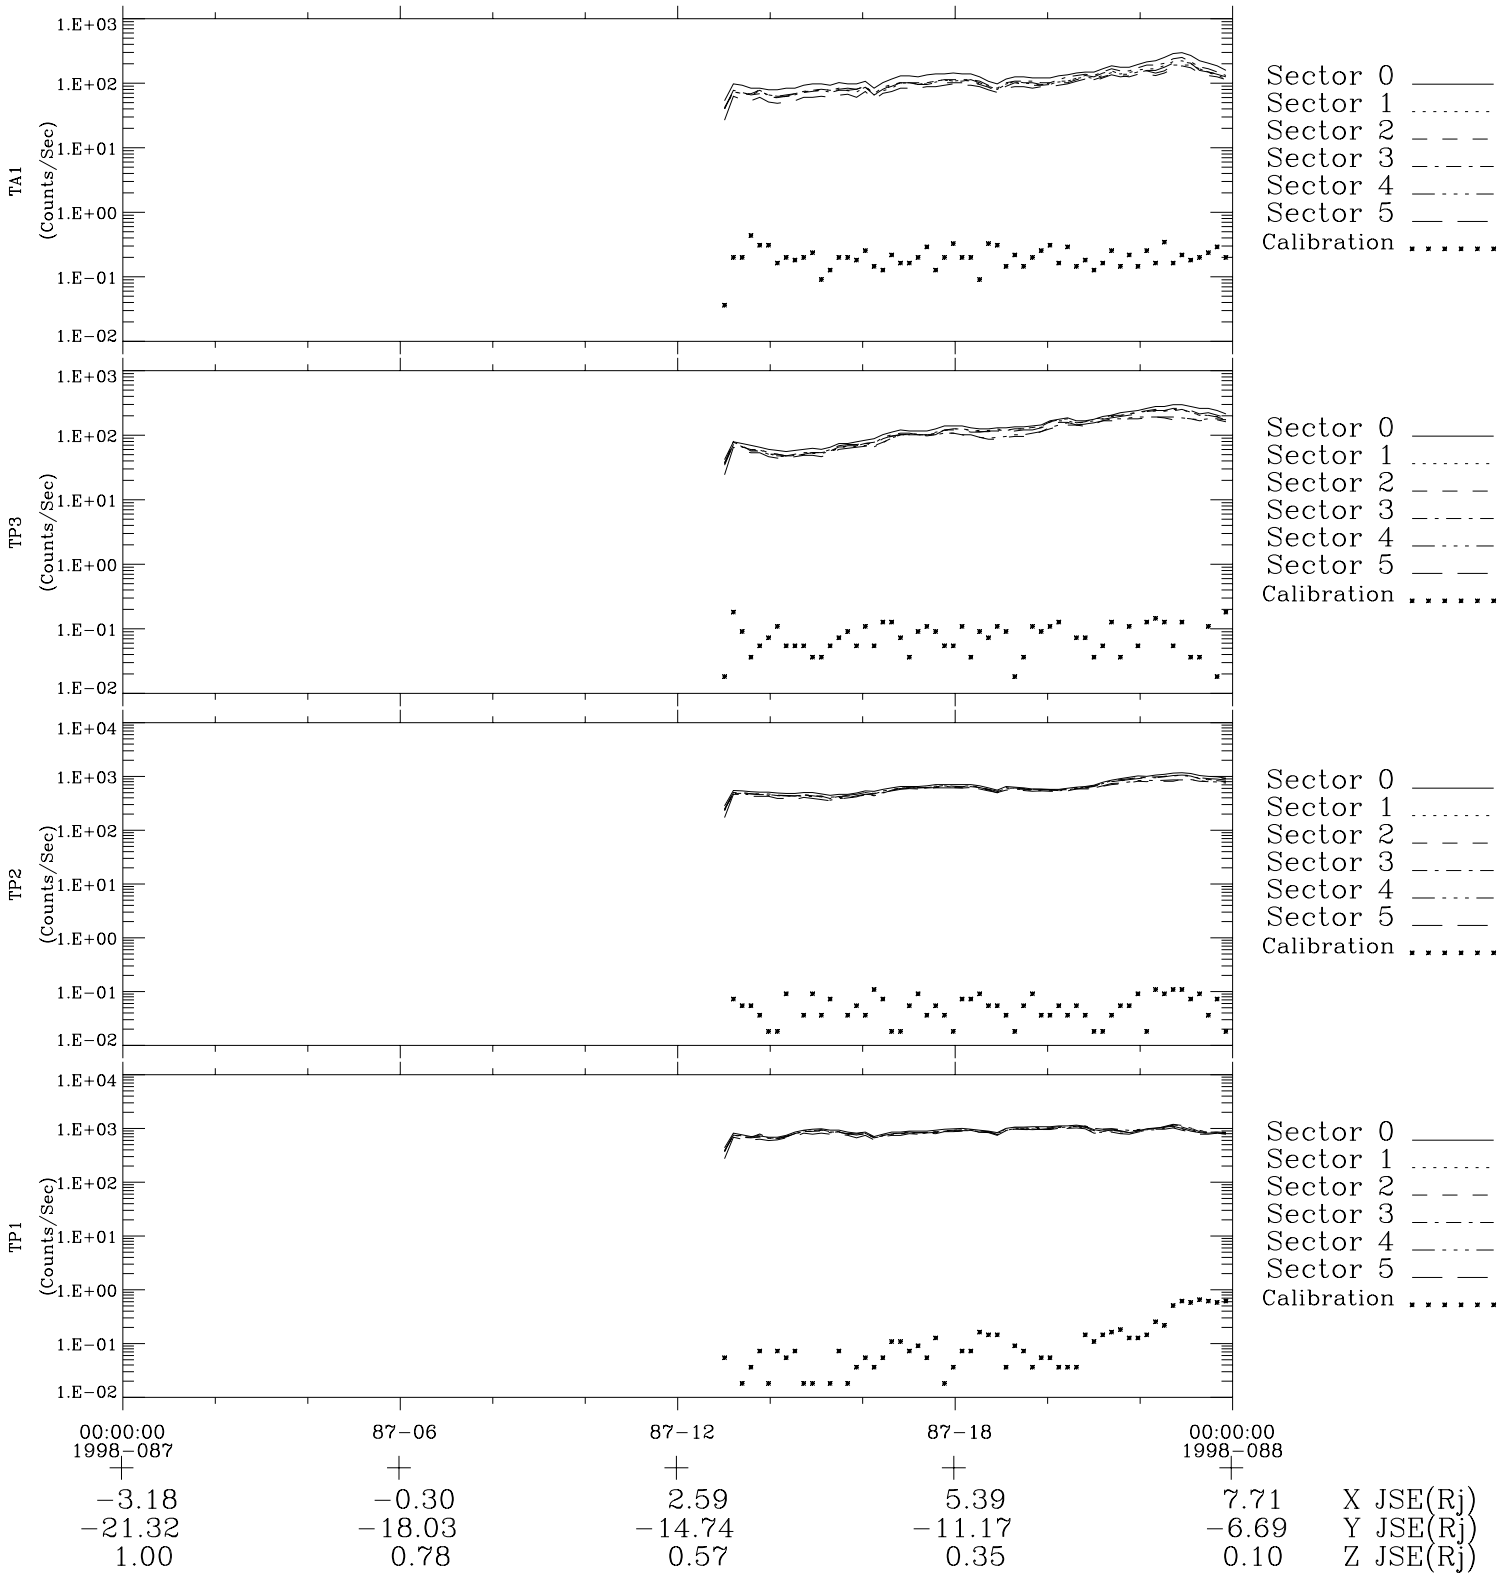

Galileo EPD Real-Time Six-Sector 98087

Software Version: RTLINE_R6 V 1.20
Data Production: 06-03-00
Plot Production: Sun Sep 16 09:22:56 2001

◇ = Jupiter look direction
□ = Corotation look direction