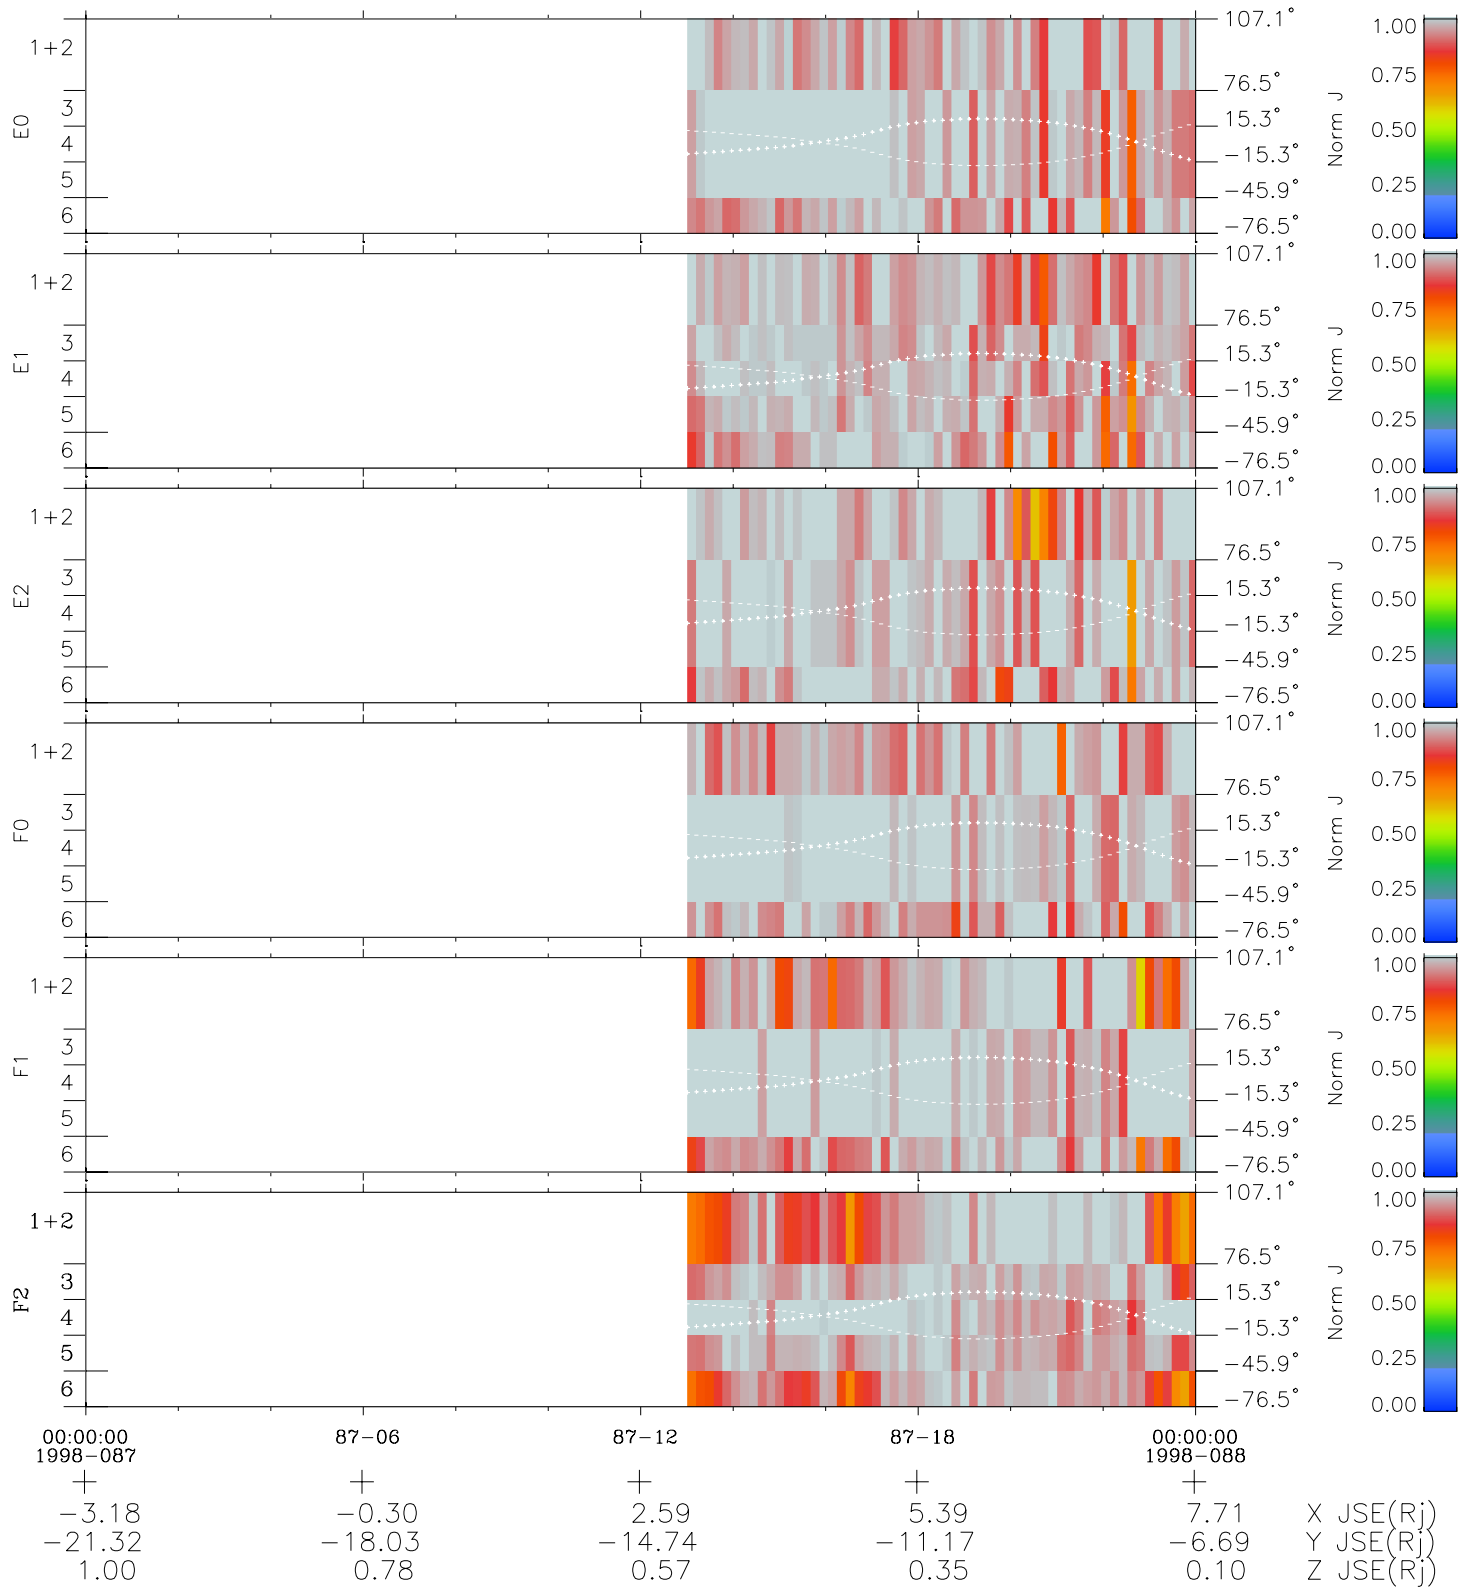

Galileo EPD Real Elevation Anisotropies 98087

Software Version: RTELEV_NORM V 1.20
 Data Production: 06-03-00
 Plot Production: Sun Sep 16 09:22:28 2001
 Color File: wondr3
 Geofactor File: 1.1

- ◇ = Jupiter look direction
- = Corotation look direction