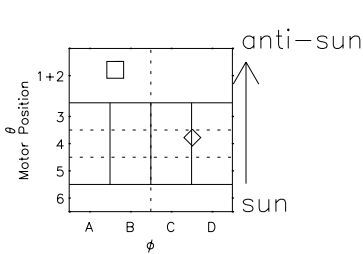

Galileo EPD Real Elevation Anisotropies 98087

Software Version: RTELEV_NORM V 1.20
 Data Production: 06-03-00
 Plot Production: Sun Sep 16 09:22:28 2001
 Color File: wondr3
 Geofactor File: 1.1

- ◇ = Jupiter look direction
- = Corotation look direction