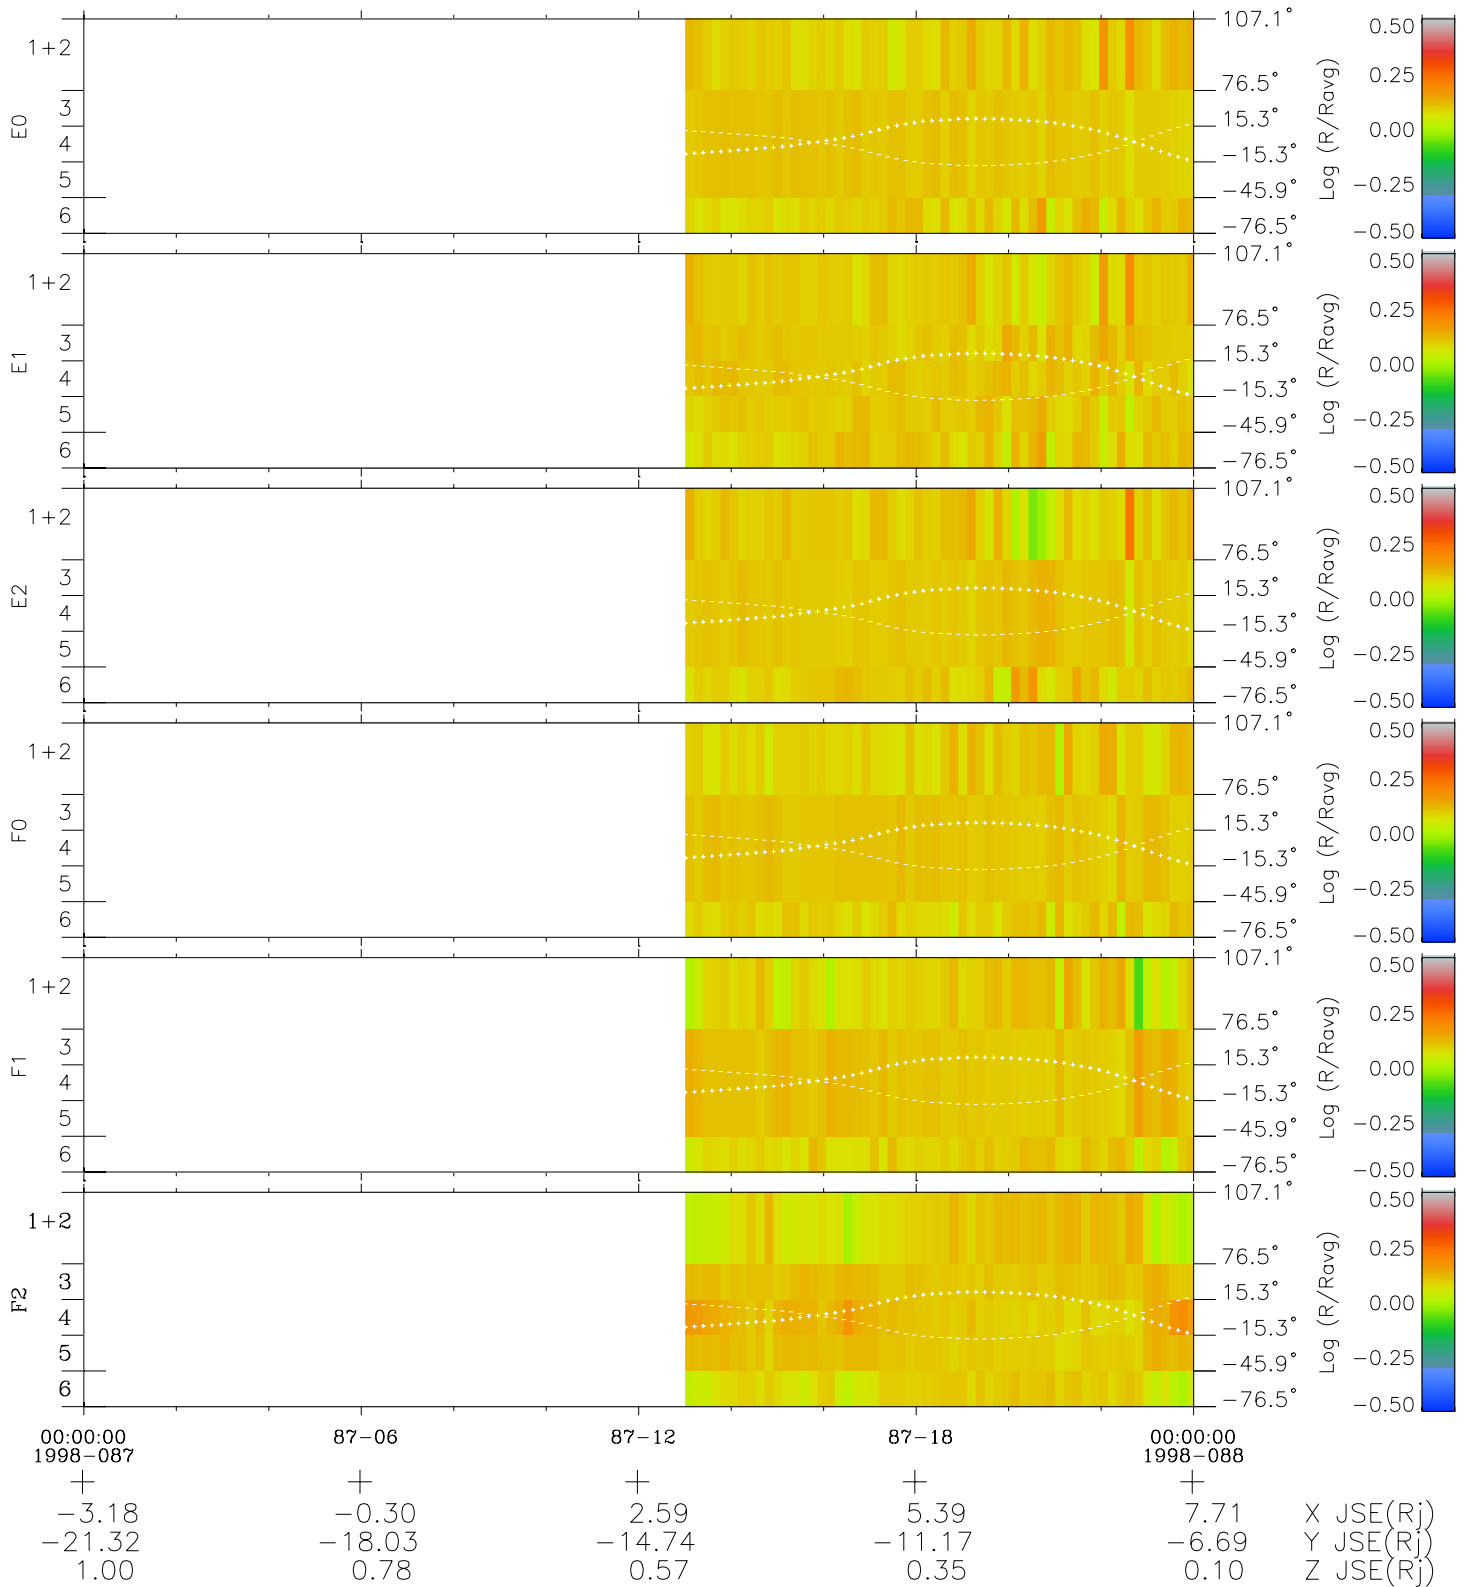

Galileo EPD Real Elevation Anisotropies 98087

Software Version: RTELEV_MEAN V 1.20
Data Production: 06-03-00
Plot Production: Sun Sep 16 09:22:14 2001
Color File: wondr3
Geofactor File: 1.1

- ◇ = Jupiter look direction
- = Corotation look direction