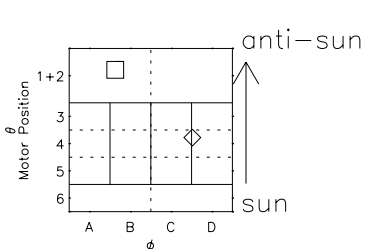

Galileo EPD Real Elevation Anisotropies 98087

Software Version: RTELEV_MEAN V 1.20
Data Production: 06-03-00
Plot Production: Sun Sep 16 09:22:14 2001
Color File: wondr3
Geofactor File: 1.1

- ◇ = Jupiter look direction
- = Corotation look direction